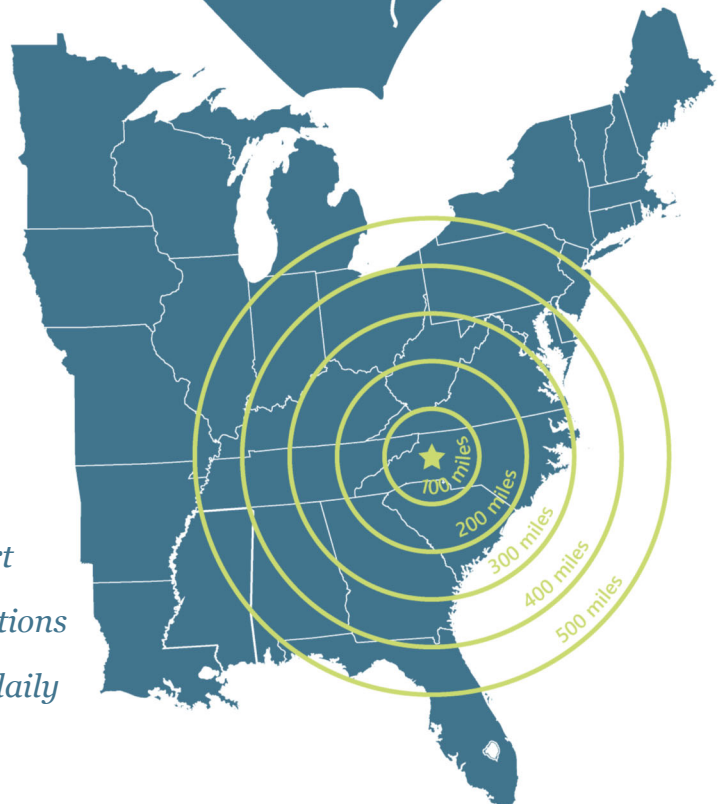

Cost of living Index

Charlotte—98
United States—100

2.5%

North Carolina Corporate Income Tax

5.32¢

per kilowatt hour average industrial power rate

Location & Access

60% of the US population within 1 day's drive

City	Distance	Drive Time
Charlotte, NC	59 miles	1 hr
Spartanburg, SC	87 miles	1 hr, 30 min
Charleston, SC	258 miles	3 hrs, 45 min
Atlanta, GA	258 miles	3 hrs, 45 min
Nashville, TN	368 miles	5 hrs, 30 min
Washington, DC	400 miles	6 hrs
Louisville, KY	433 miles	6 hrs, 30 min
Cincinnati, OH	438 miles	6 hrs, 30 min
Detroit, MI	620 miles	9 hrs, 30 min
New York, NY	632 miles	9 hrs, 30 min
Chicago, IL	726 miles	11 hrs
Miami, FL	778 miles	12 hrs

<1 hr. to Charlotte Douglas International Airport

1,400 daily operations **179** nonstop destinations

36 international destinations with direct flights daily to Paris, Frankfurt, Munich, and London

5th busiest airport in the US