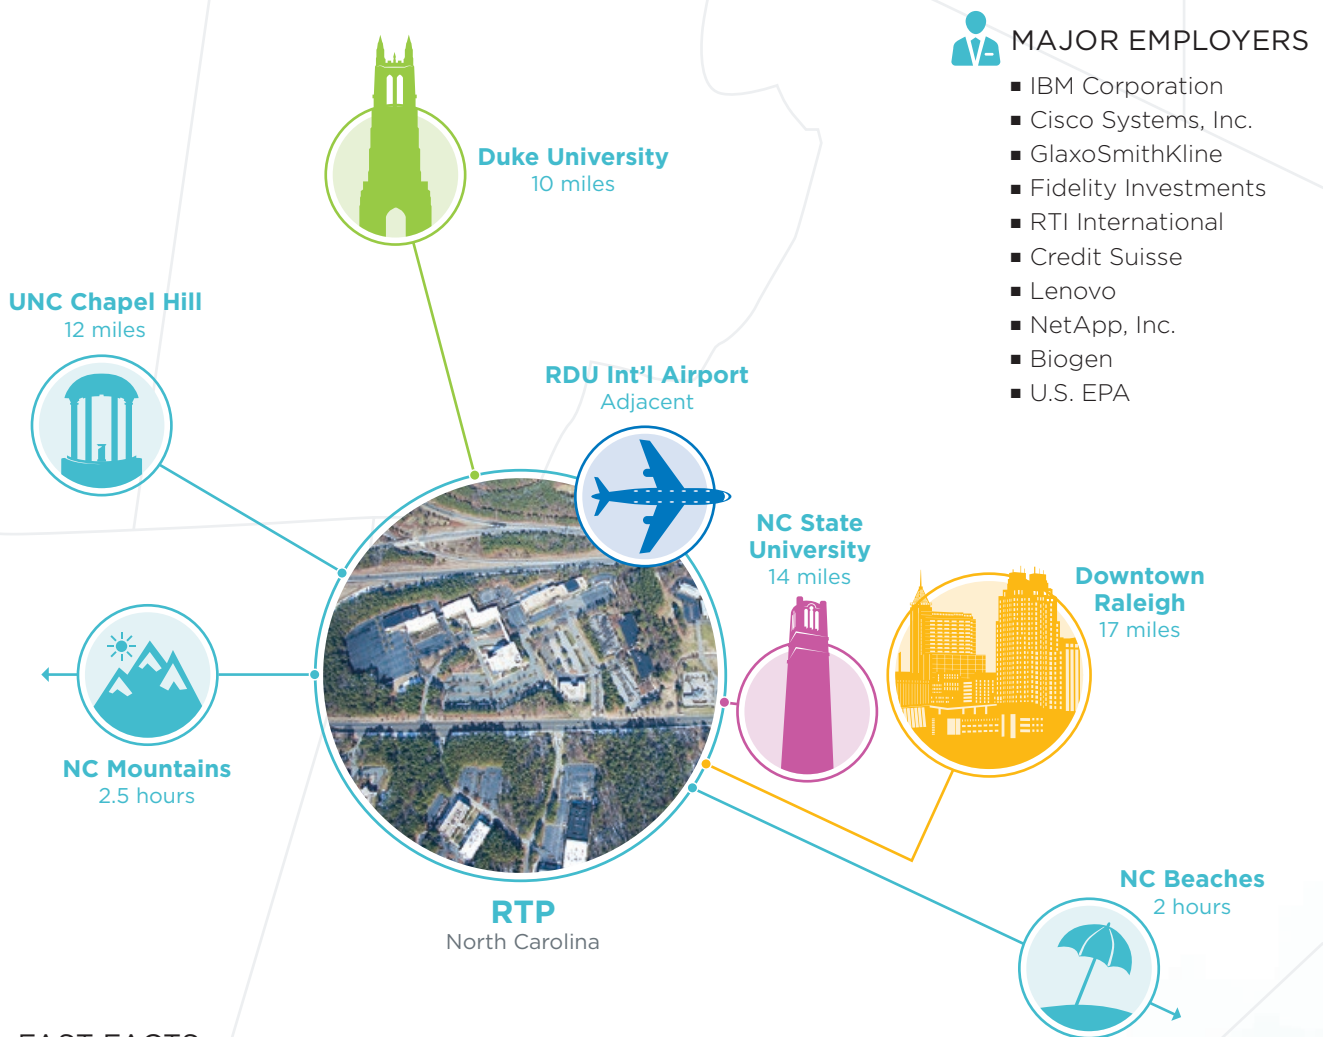

RESEARCH TRIANGLE PARK

NORTH CAROLINA

Located in the center of three tier one research universities, the **Research Triangle Park (RTP)** is the **largest, and one of the most successful, research parks in the United States**. Founded in the 1950s, RTP is now home to more than 200 companies employing north of 50,000 people. Companies in the Park range from IT giants like IBM to entrepreneurial ventures hoping to commercialize the world's next big idea.

FAST FACTS

- Created in 1959
- 7,000 Acres
- 11.1 Million Sq. Ft. of built space
- 200+ companies employ 50,000 people
- 4 of the 5 largest global Ag Biotech firms

KEY INDUSTRIES

- Life Sciences
- Technology
- CleanTech
- Entrepreneurial Ventures

IBM built their 600,000 square foot facility in 1965, and is still one of RTP's largest employers.

The North American Bee Care Center at Bayer CropScience is dedicated to improving honey bee health.

The Frontier offers coworking, affordable offices, and event space in the heart of RTP.

Companies in RTP have received more than 3200 patents and almost 2000 trademarks

46% of companies in RTP are engaged in the Life Sciences

#1 Best Place to Rent in America

Forbes, April 2018

To learn more about our growing business community, or living in RTP, please contact us or visit us online.