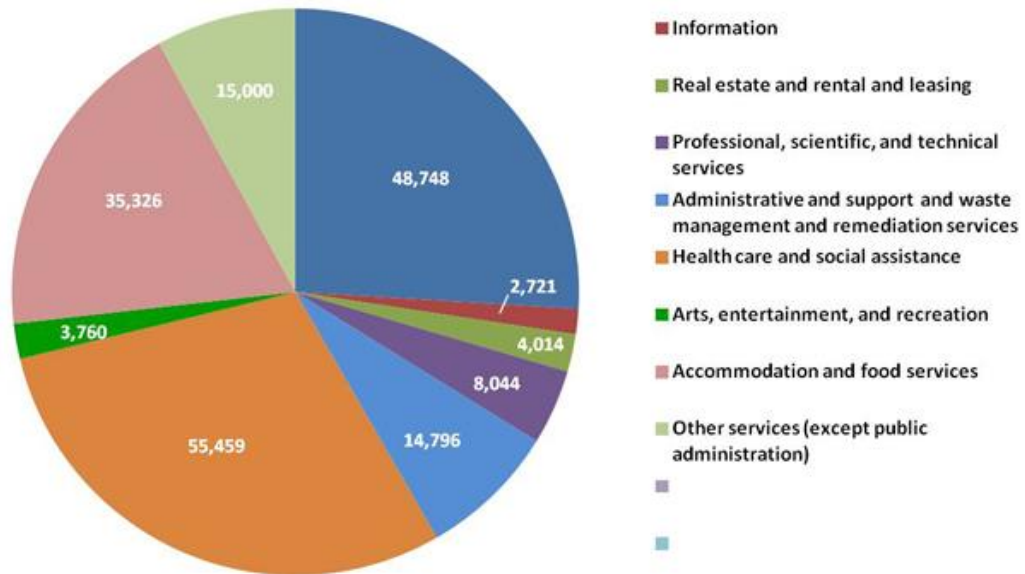

Workforce & Employment

The economy of the PlanIt EAST region includes industries as varied as agriculture, construction, manufacturing (including agricultural manufacturing), banking and finance, tourism, retail, and public administration.

Sources: PlanIt EAST, 2010 Census

Sources: PlanIt EAST, 2010 Census

PlanIt EAST Labor Force - 2012

Sources: PlanIt EAST, NC Civilian Labor Force Estimates May 2012

Unemployment Rates

Sources: PlanIt EAST, NC Civilian Labor Force Estimates May 2012

PlanIt EAST
Number of Paid Employees by Industry

Sources: PlanIt EAST, NC Quarterly Census of Employment and Wage - 2011

Number of Paid Employees for Pay Period

Sources: PlanIt EAST, NC Quarterly Census of Employment and Wage