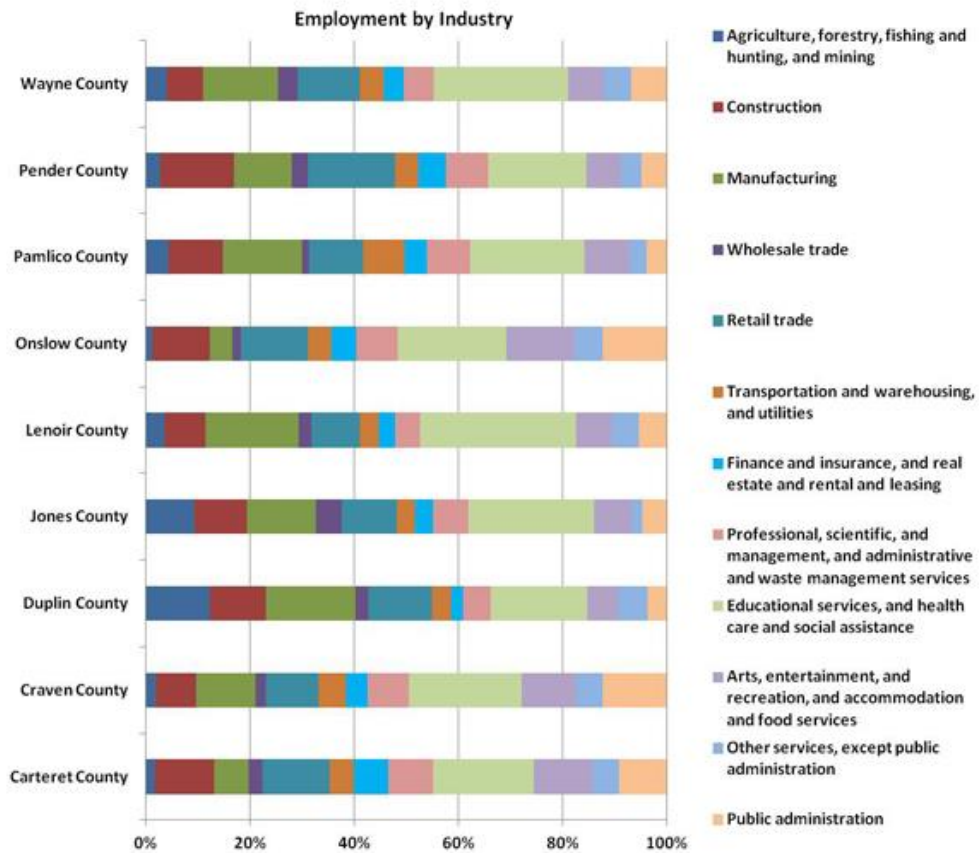

Workforce & Employment

The economy of the PlanIt EAST region includes industries as varied as agriculture, construction, manufacturing (including agricultural manufacturing), banking and finance, tourism, retail, and public administration.

Sources: PlanIt EAST, 2010 Census

Sources: PlanIt EAST, 2010 Census

PlanIt EAST Labor Force - 2012

Sources: PlanIt EAST, NC Civilian Labor Force Estimates May 2012

Unemployment Rates

Sources: PlanIt EAST, NC Civilian Labor Force Estimates May 2012