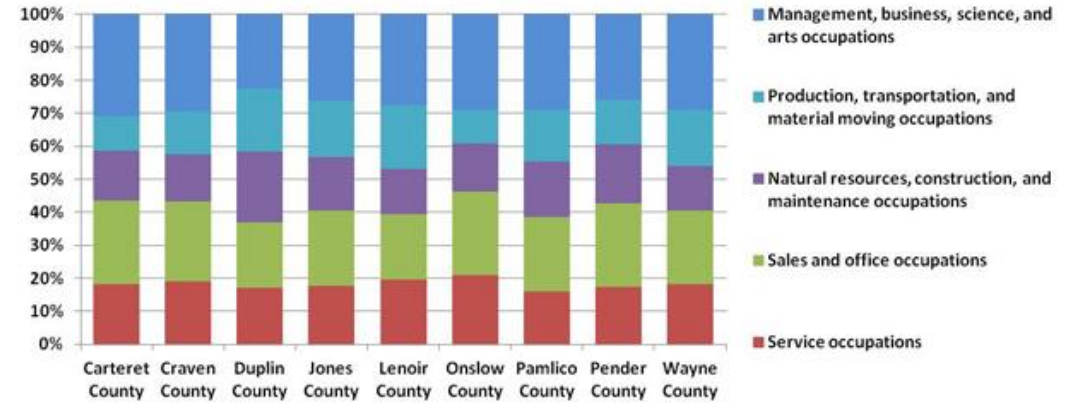

Occupation

Sources: PlanIt EAST, 2010 Census