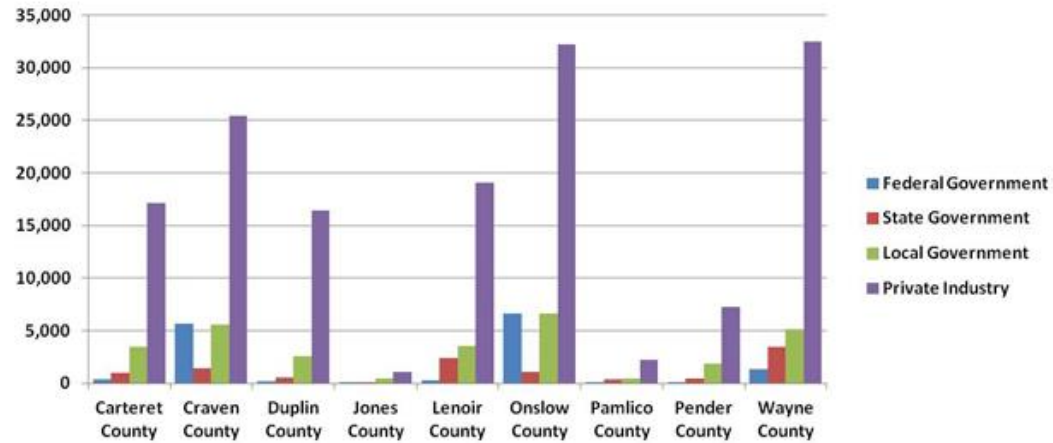

Annual Average Employment - 2010

Sources: PlanIt EAST, NC Employment and Security Commission