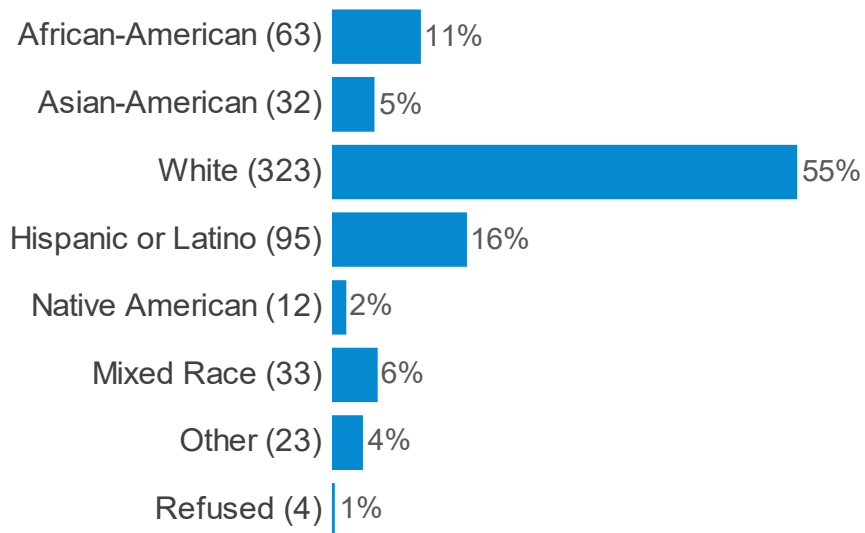

Please tell us your ethnicity. (Race)