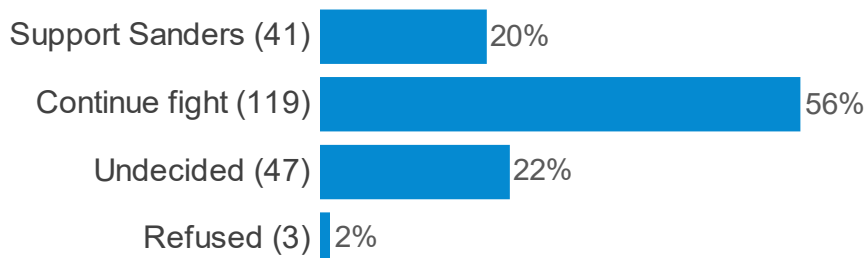

CHISM STRATEGIES

ADVOCACY & ELECTIONS

Super Tuesday Exit Poll

Who did you vote for in Dem primary? (Candidate)

(To Sanders supporters) Will you support the Democratic nominee for President if it is Joe Biden? (If Biden Beats Sanders)

(To Biden supporters) If Sanders has most delegates but not a majority at Convention time, what should Biden do? (If Sanders Leads Biden)

(To non-Sanders and non-Biden supporters) If Sanders has most delegates but not a majority at Convention time, what should your candidate do? (If Sanders Leads Lower Tier)