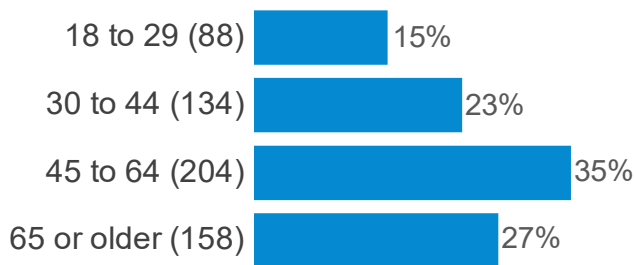

For statistical purposes, please tell us your age. (Age)