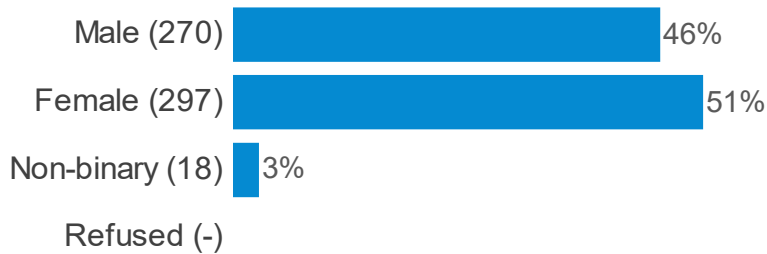

(To Biden supporters) If Sanders has most delegates but not a majority at Convention time, what should Biden do? (If Sanders Leads Biden)

(To non-Sanders and non-Biden supporters) If Sanders has most delegates but not a majority at Convention time, what should your candidate do? (If Sanders Leads Lower Tier)

For statistical purposes, please tell us your age. (Age)

Please confirm you gender. (Gender)

Please tell us your ethnicity. (Race)

State