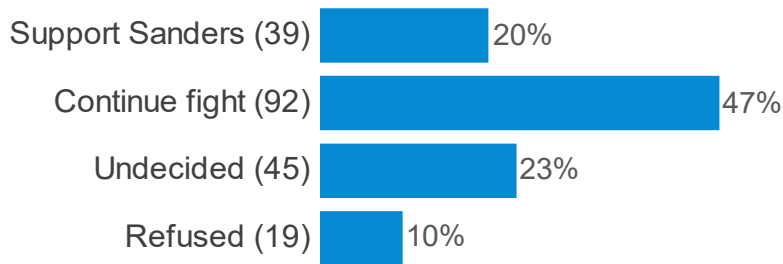

CHISM STRATEGIES

ADVOCACY & ELECTIONS

Super Tuesday Exit Poll

Who did you vote for in Dem primary? (Candidate)

(To Sanders supporters) Will you support the Democratic nominee for President if it is Joe Biden? (If Biden Beats Sanders)

(To Biden supporters) If Sanders has most delegates but not a majority at Convention time, what should Biden do? (If Sanders Leads Biden)

(To non-Sanders and non-Biden supporters) If Sanders has most delegates but not a majority at Convention time, what should your candidate do? (If Sanders Leads Lower Tier)