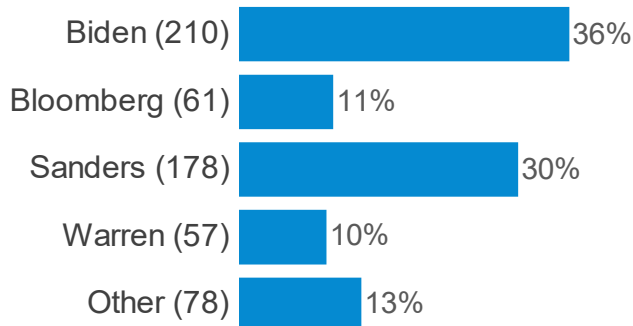

CHISM STRATEGIES

ADVOCACY & ELECTIONS

Super Tuesday Exit Poll

Who did you vote for in Dem primary? (Candidate)

(To Sanders supporters) Will you support the Democratic nominee for President if it is Joe Biden? (If Biden Beats Sanders)

(To Biden supporters) If Sanders has most delegates but not a majority at Convention time, what should Biden do? (If Sanders Leads Biden)

(To non-Sanders and non-Biden supporters) If Sanders has most delegates but not a majority at Convention time, what should your candidate do? (If Sanders Leads Lower Tier)