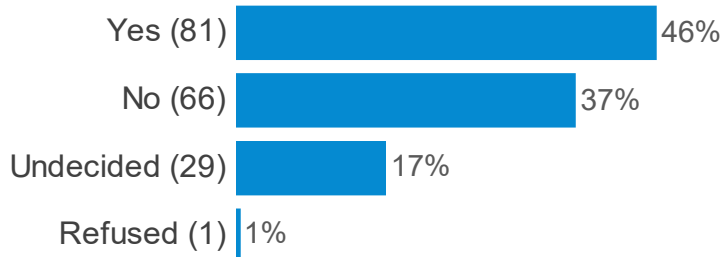

CHISM STRATEGIES

ADVOCACY & ELECTIONS

Super Tuesday Exit Poll

Who did you vote for in Dem primary? (Candidate)

(To Sanders supporters) Will you support the Democratic nominee for President if it is Joe Biden? (If Biden Beats Sanders)

(To Biden supporters) If Sanders has most delegates but not a majority at Convention time, what should Biden do? (If Sanders Leads Biden)

(To non-Sanders and non-Biden supporters) If Sanders has most delegates but not a majority at Convention time, what should your candidate do? (If Sanders Leads Lower Tier)