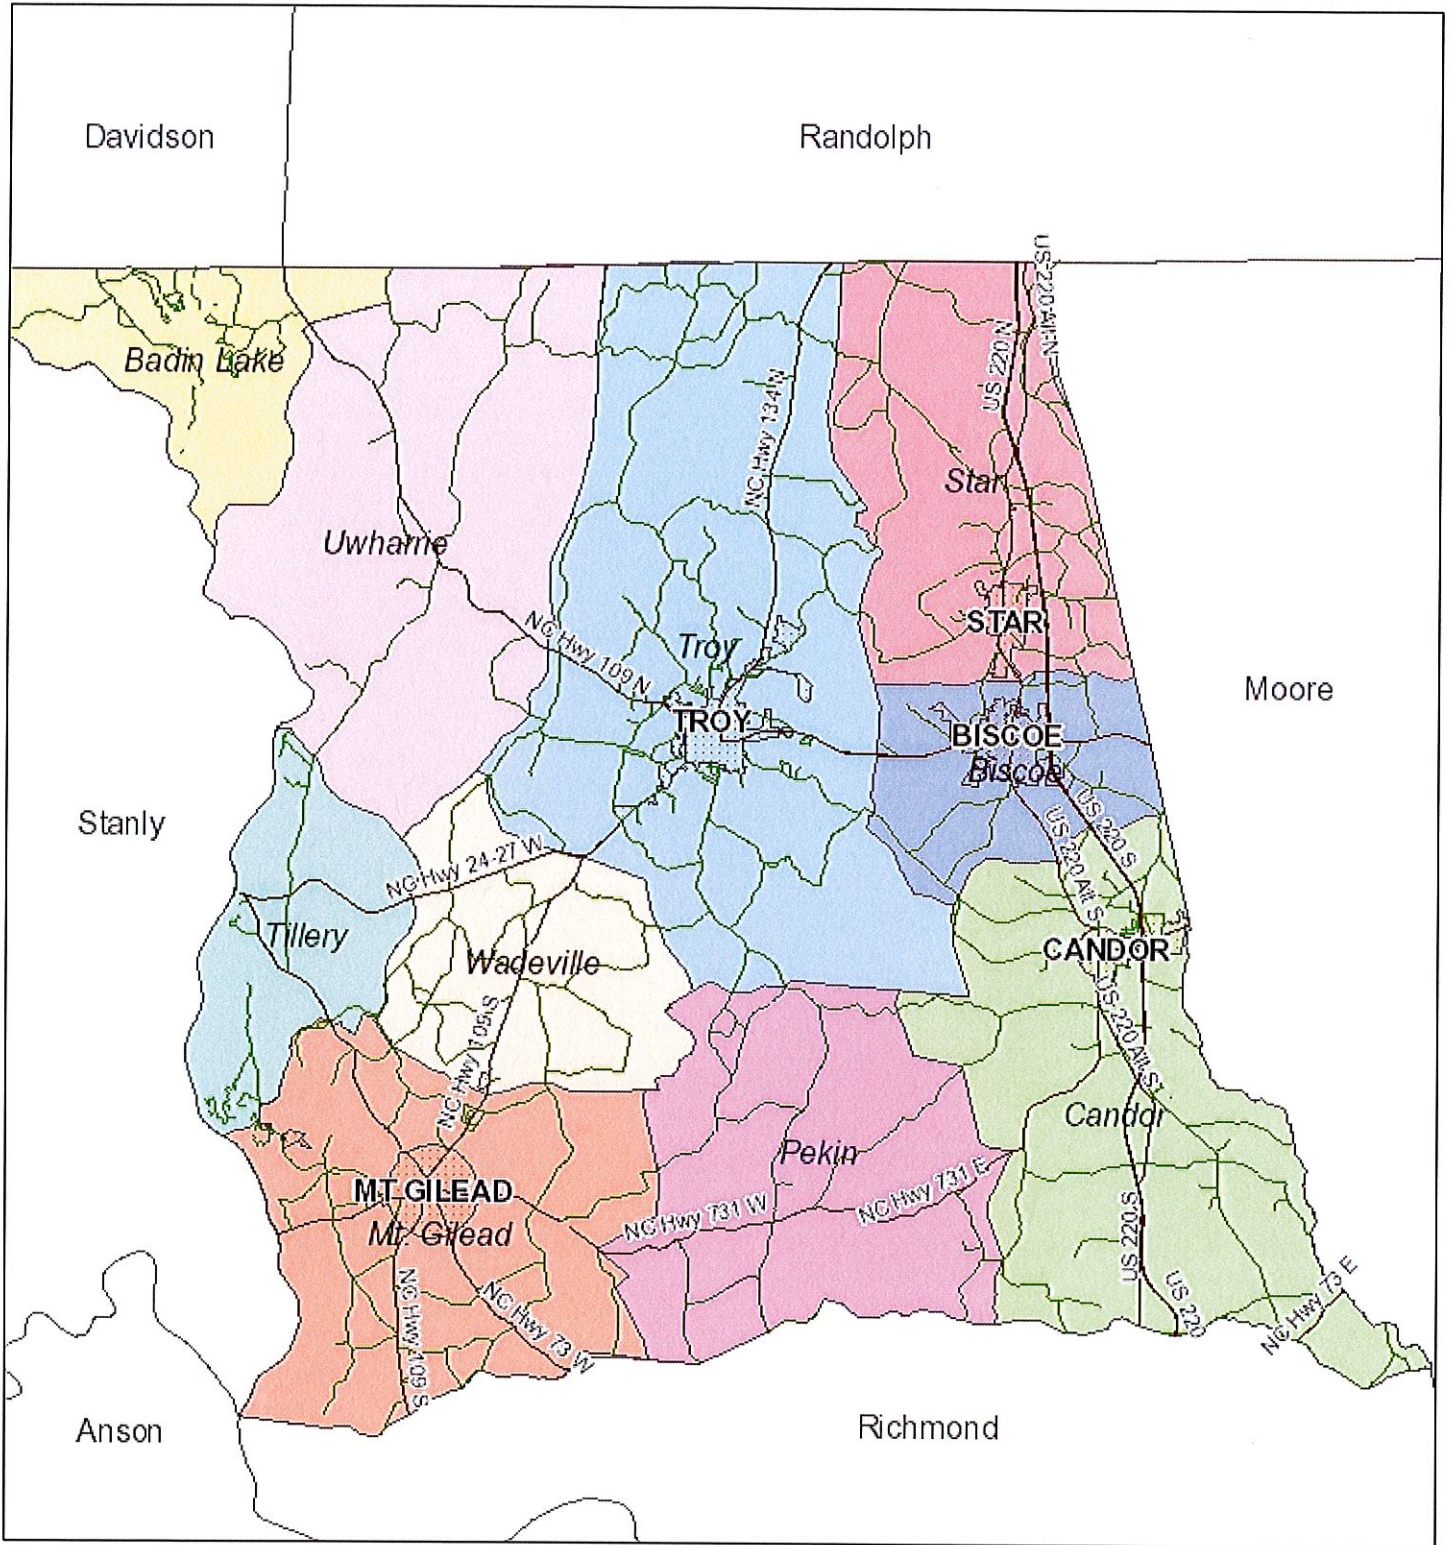

# Montgomery County, NC WebGIS

August 3, 2016

1:264,475

- |                       |            |                          |
|-----------------------|------------|--------------------------|
| <b>Roads_Major</b>    | Candor     | Wadeville                |
| 1                     | Mt. Gilead | Adjacent Counties        |
| 2                     | Pekin      | Roads_Major_labels       |
| Towns                 | Star       | Towns_labels             |
| <b>Fire Districts</b> | Tillery    | Fire Districts_labels    |
| Badin Lake            | Troy       | Adjacent Counties_labels |
| Biscoe                | Uwharrie   |                          |