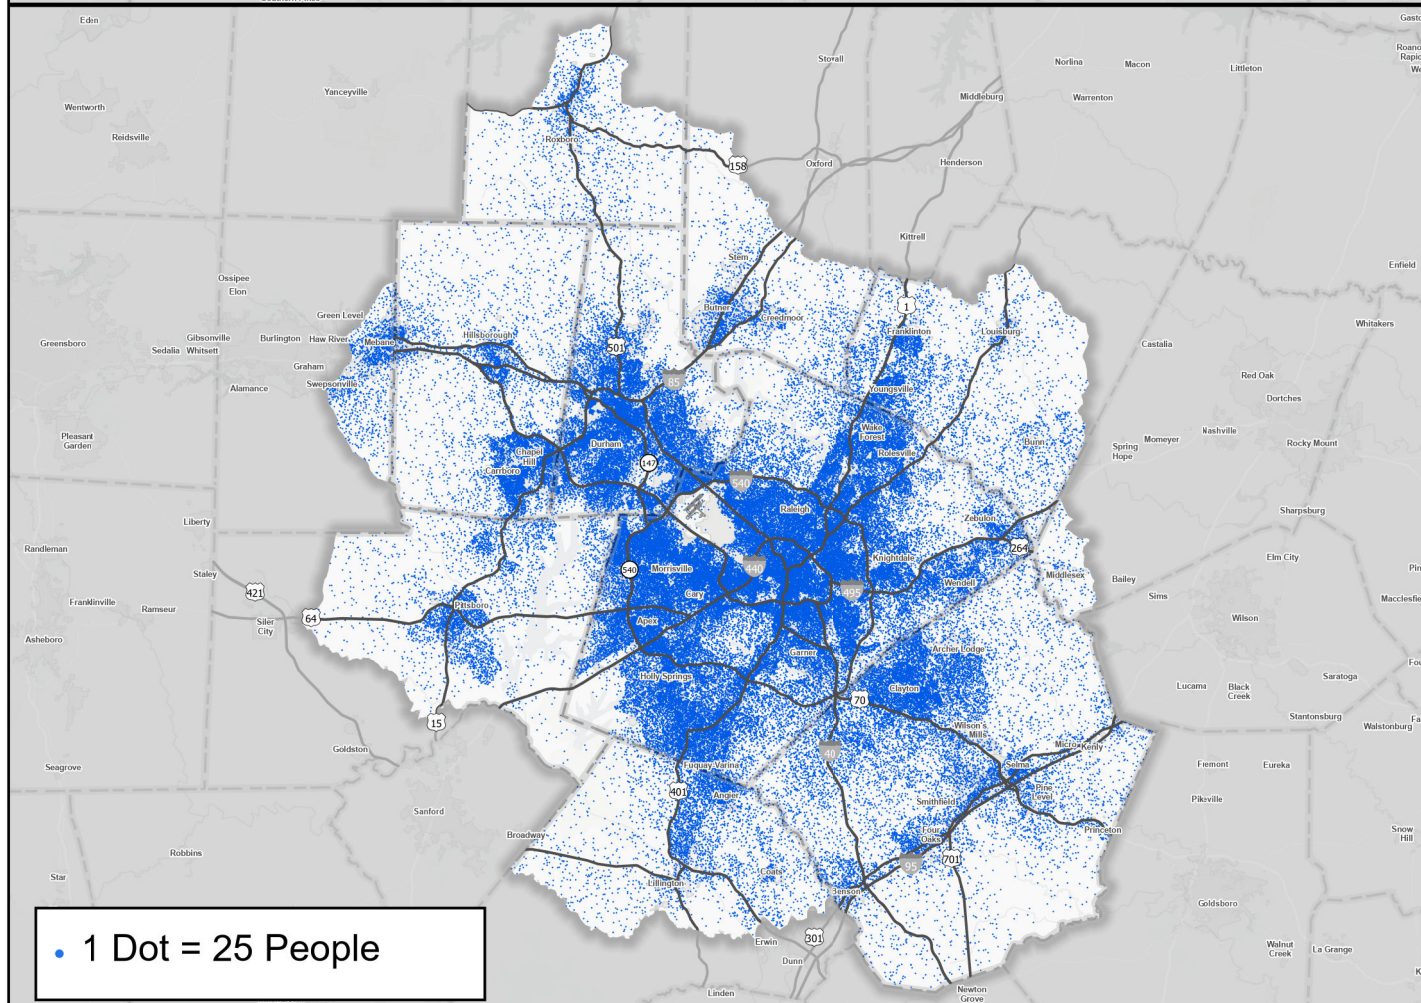

# Household Population

Adopted 2055 MTP

# Employment

2020

• 1 Dot = 25 People

• 1 Dot = 25 Jobs

2055

• 1 Dot = 25 People

• 1 Dot = 25 Jobs

0 10 Miles