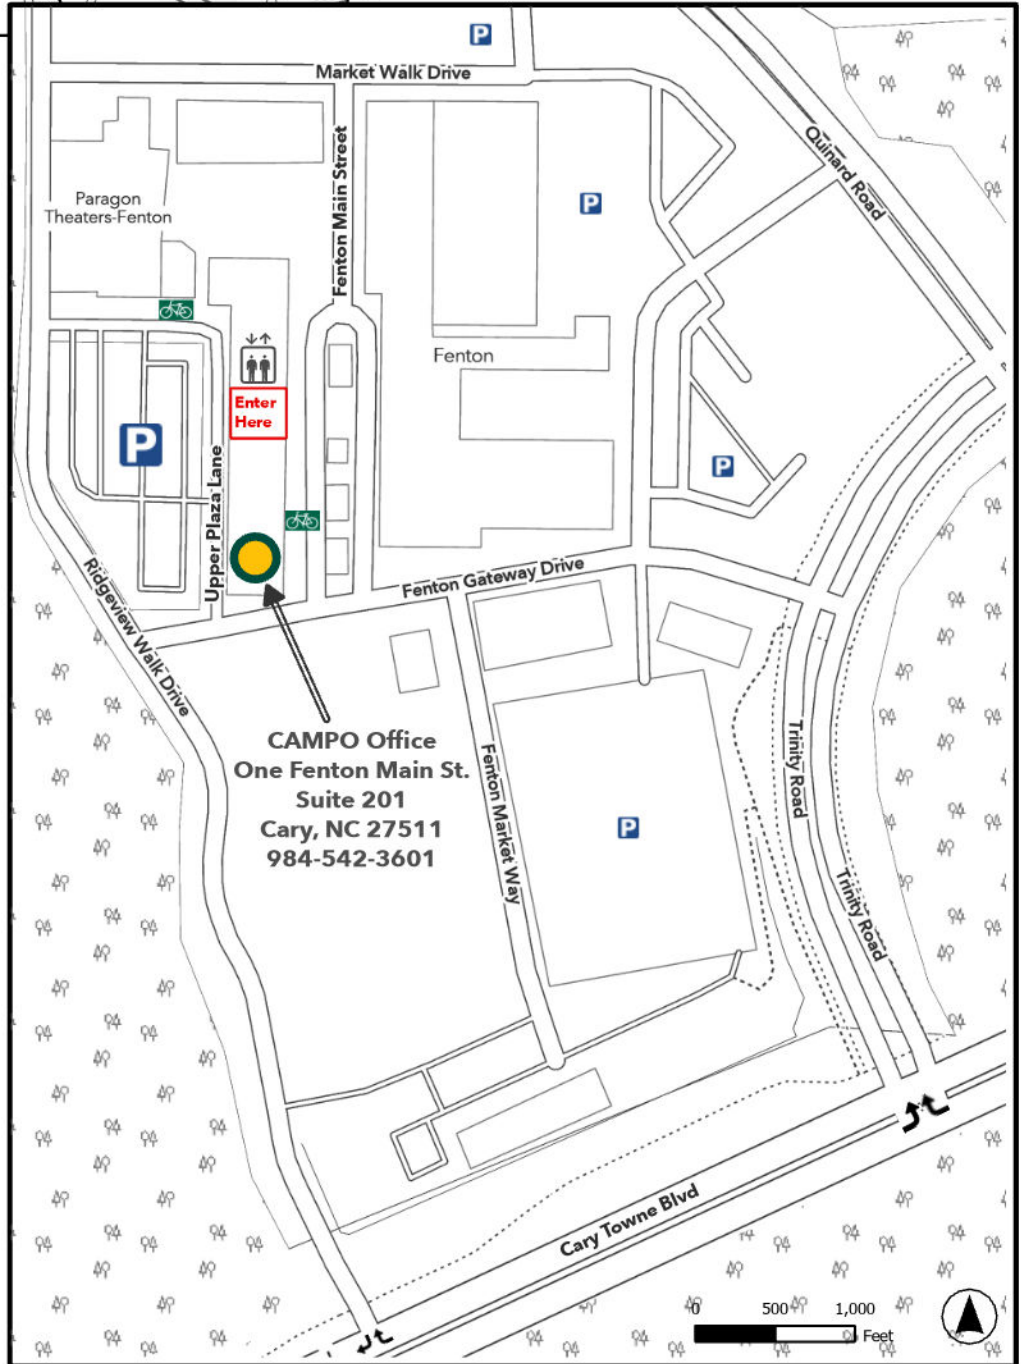

Raleigh-Durham Airport / Wake Forest / Creedmoor

Apex / Holly Springs / Fuquay-Varina

CAMPO Office
One Fenton Main St.
Suite 201
Cary, NC 27511
984-542-3601

Enter Here

Exit 291 to I40/US1/US64