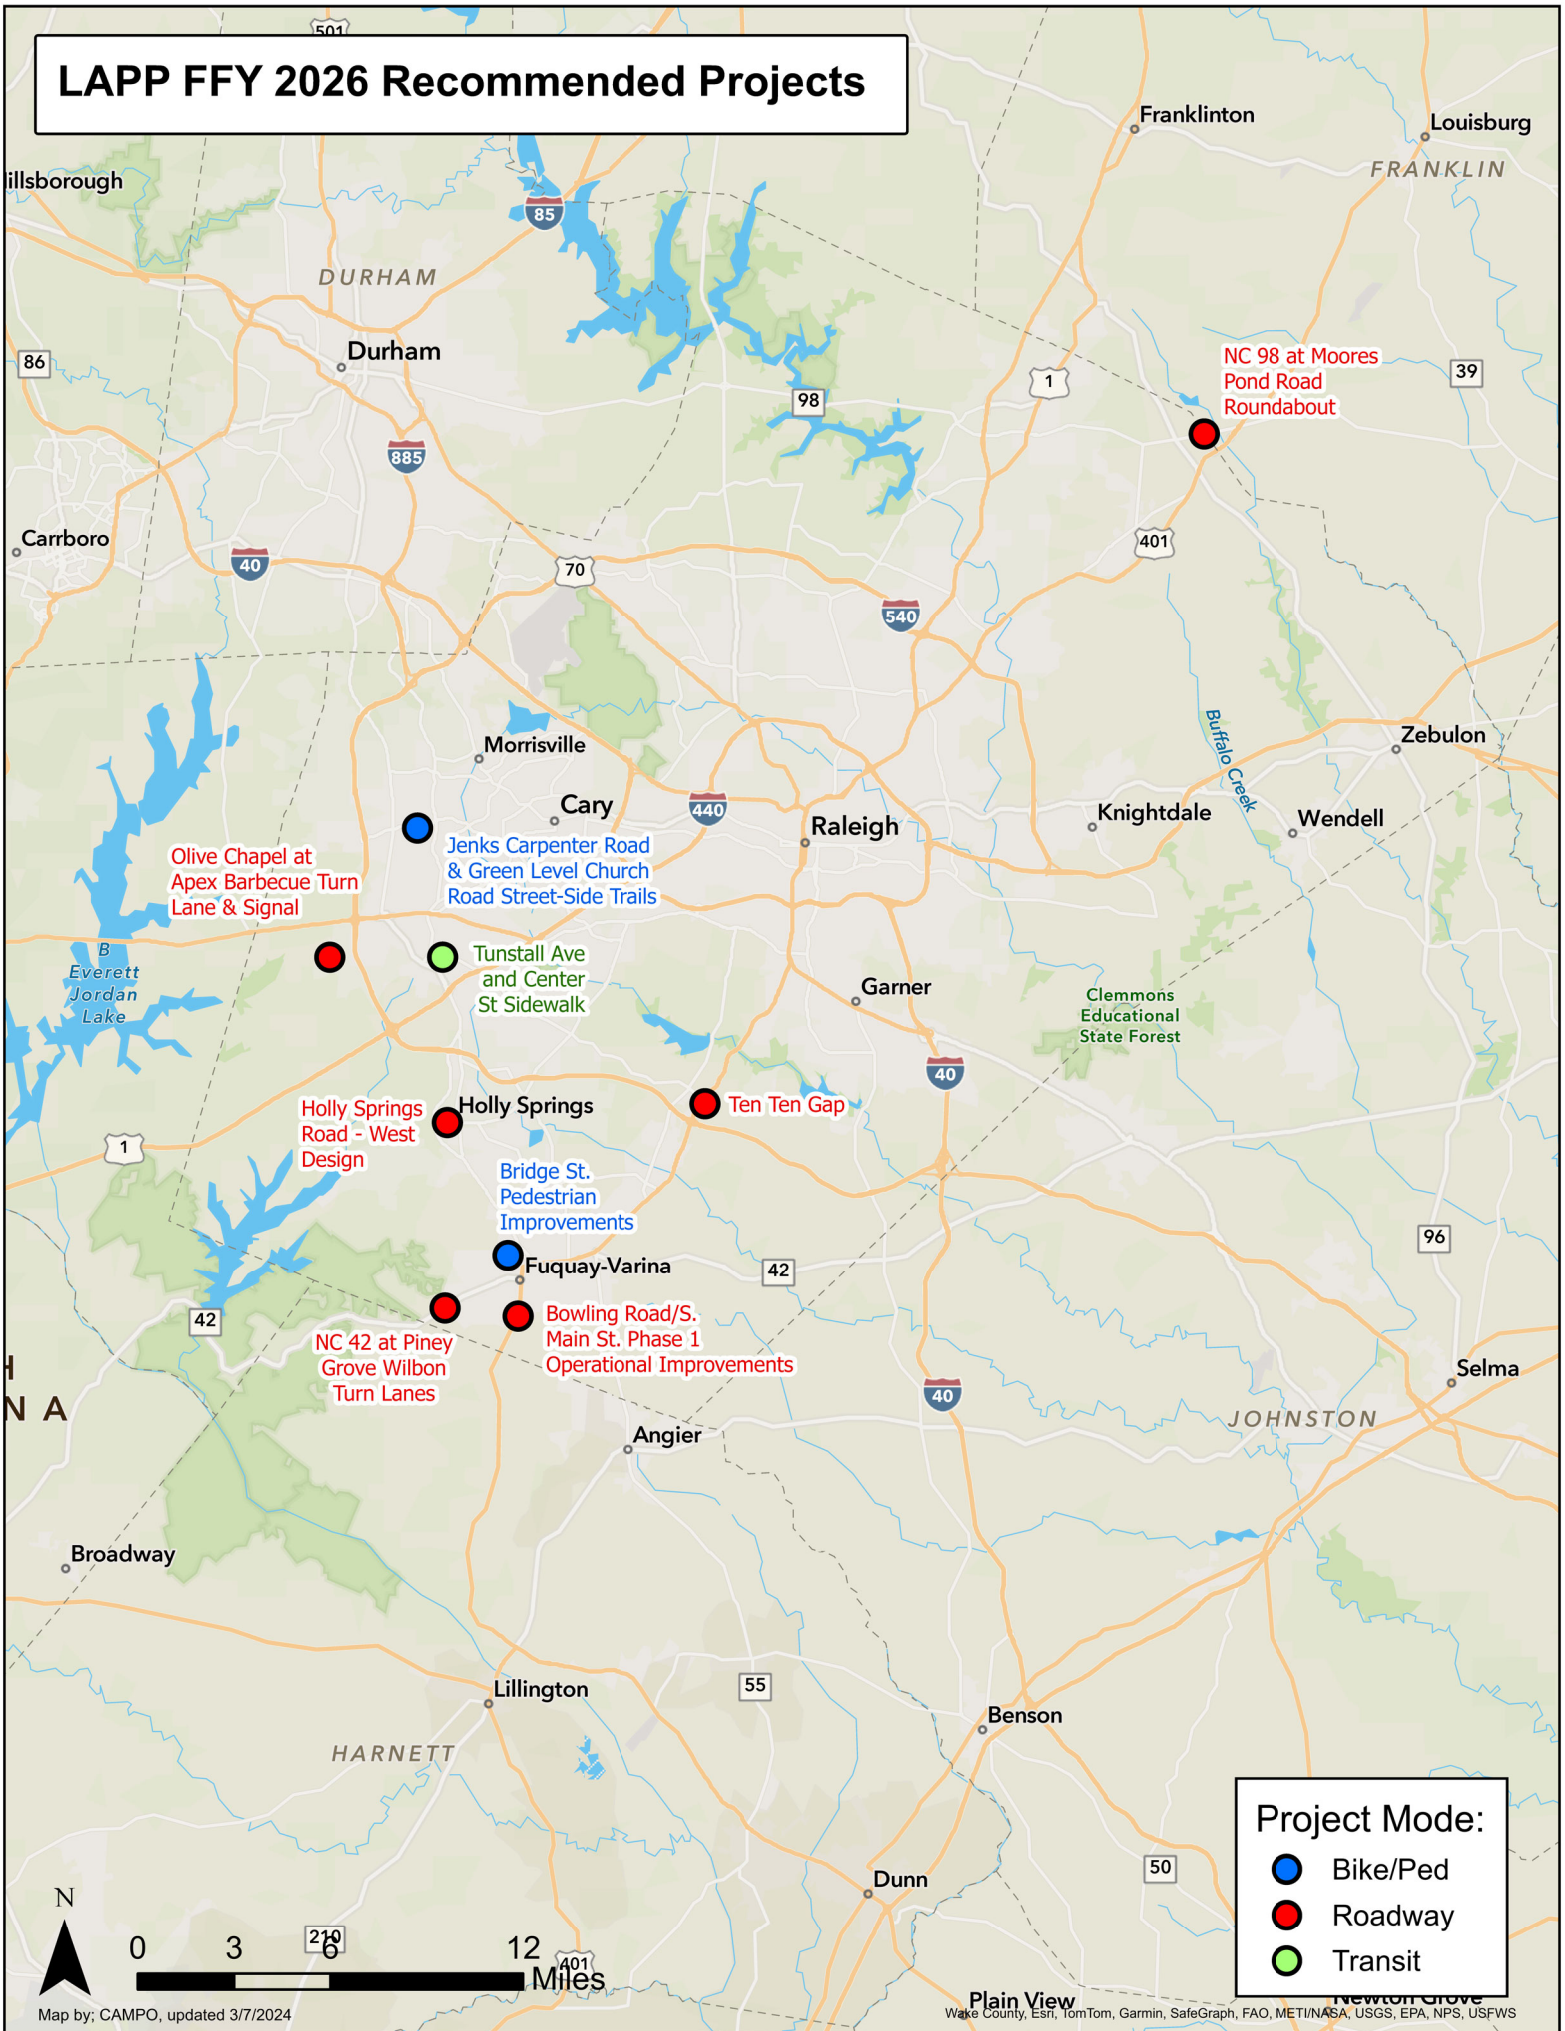

LAPP FFY 2026 Recommended Projects

Project Mode:

- Bike/Ped
- Roadway
- Transit