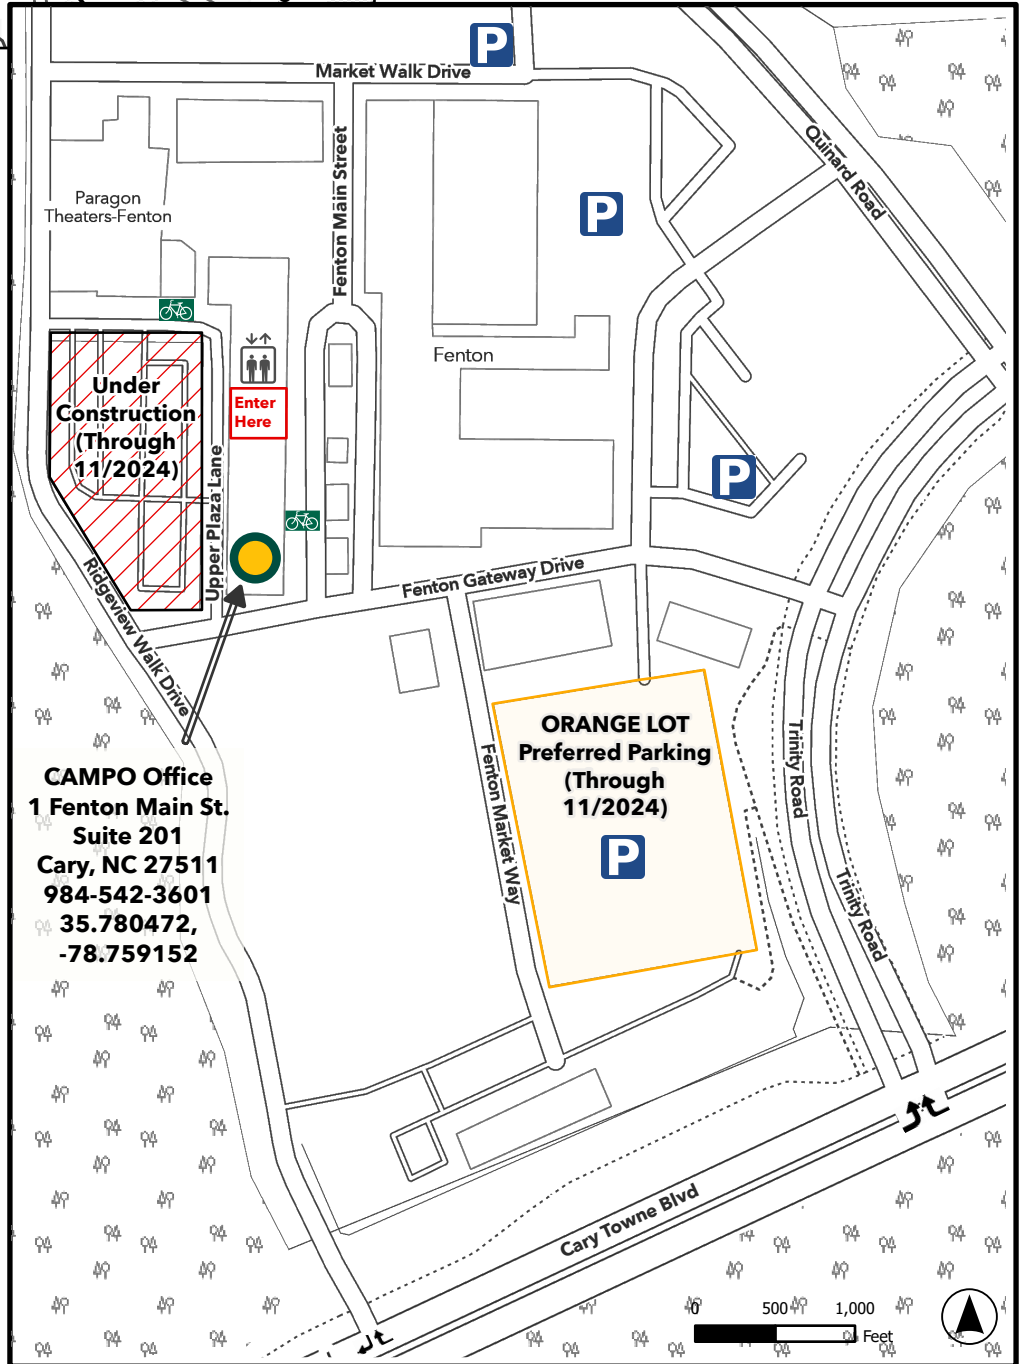

Raleigh-Durham Airport / Wake Forest / Creedmoor

Apex / Holly Springs / Fuquay-Varina

**CAMPO Office**  
 1 Fenton Main St.  
 Suite 201  
 Cary, NC 27511  
 984-542-3601  
 35.780472,  
 -78.759152

Exit 291 to I40/US1/US64