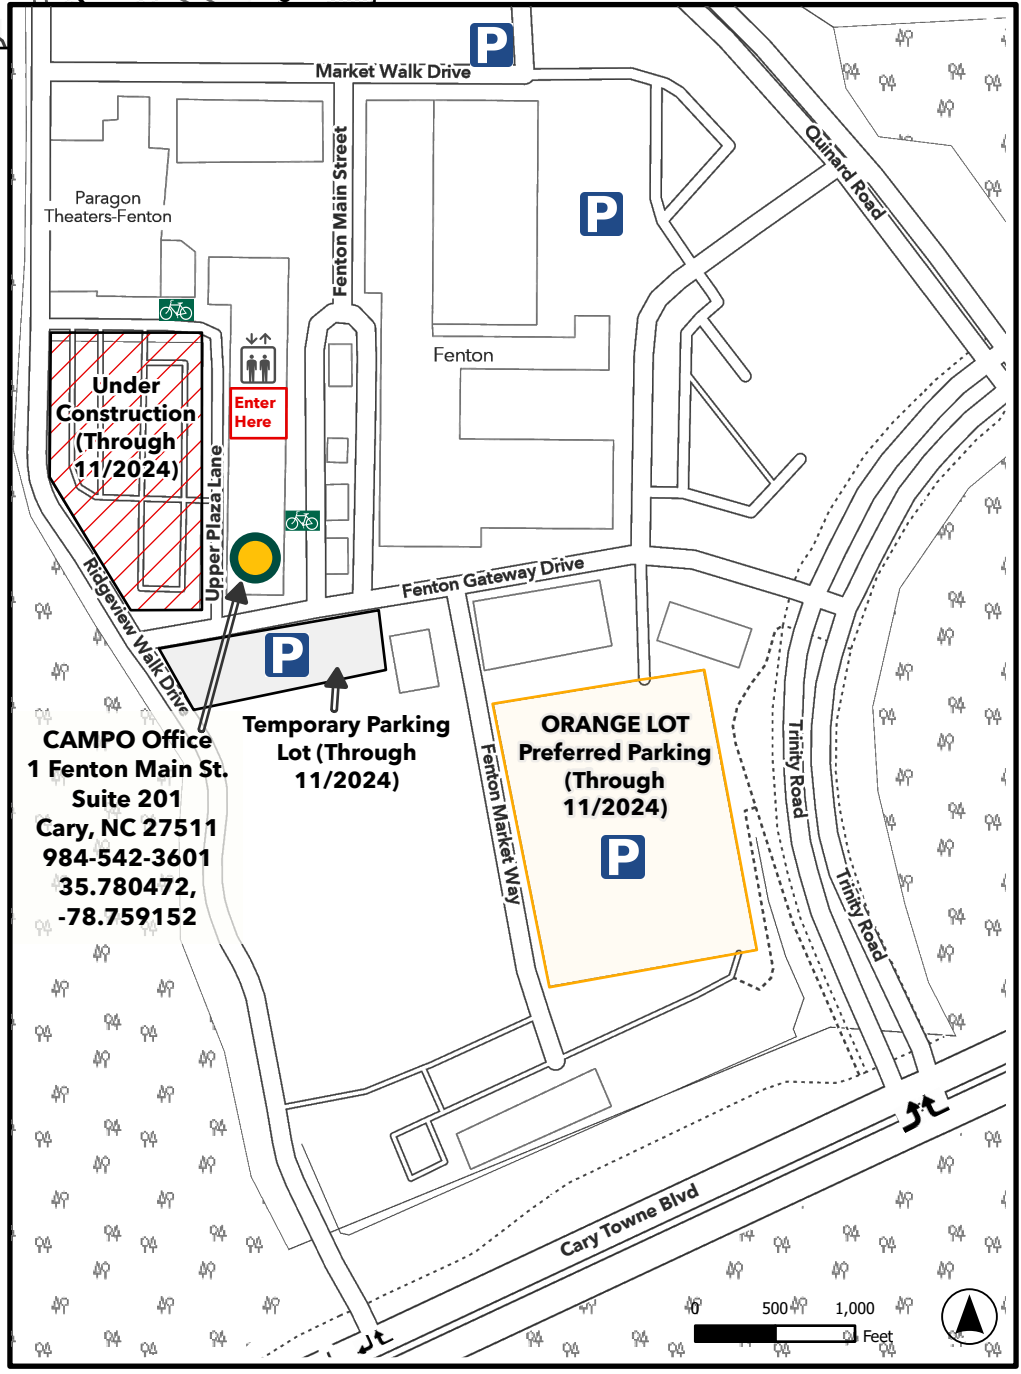

Raleigh-Durham Airport / Wake Forest / Creedmoor

Apex / Holly Springs / Fuquay-Varina

CAMPO Office
1 Fenton Main St.
Suite 201
Cary, NC 27511
984-542-3601
35.780472,
-78.759152

Temporary Parking Lot (Through 11/2024)

ORANGE LOT Preferred Parking (Through 11/2024)

Enter Here

Exit 291 to I40/US1/US64