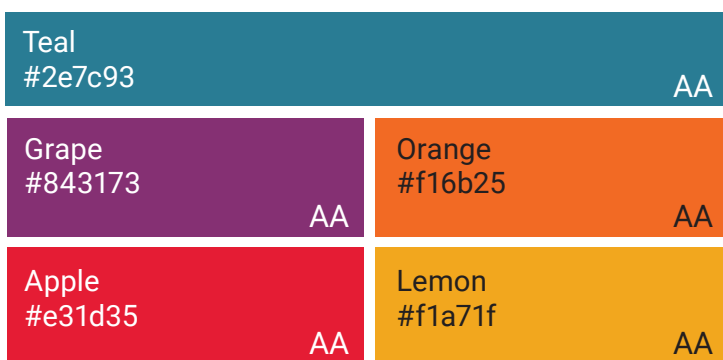

Wake Transit Bus Plan Brand Guide

Logo

The Wake Transit Bus Plan logo is available in color or white. Don't distort or recolor the logos.

Use the color version against white or very light backgrounds. Use the white version for darker backgrounds.

Give the logo some breathing room. Maintain roughly 15% of the logo's width as whitespace around the logo.

Primary Colors

Secondary Colors

Neutrals

Fonts

Wake Transit Bus Plan uses Barlow and Roboto as its standard fonts for digital and physical materials: