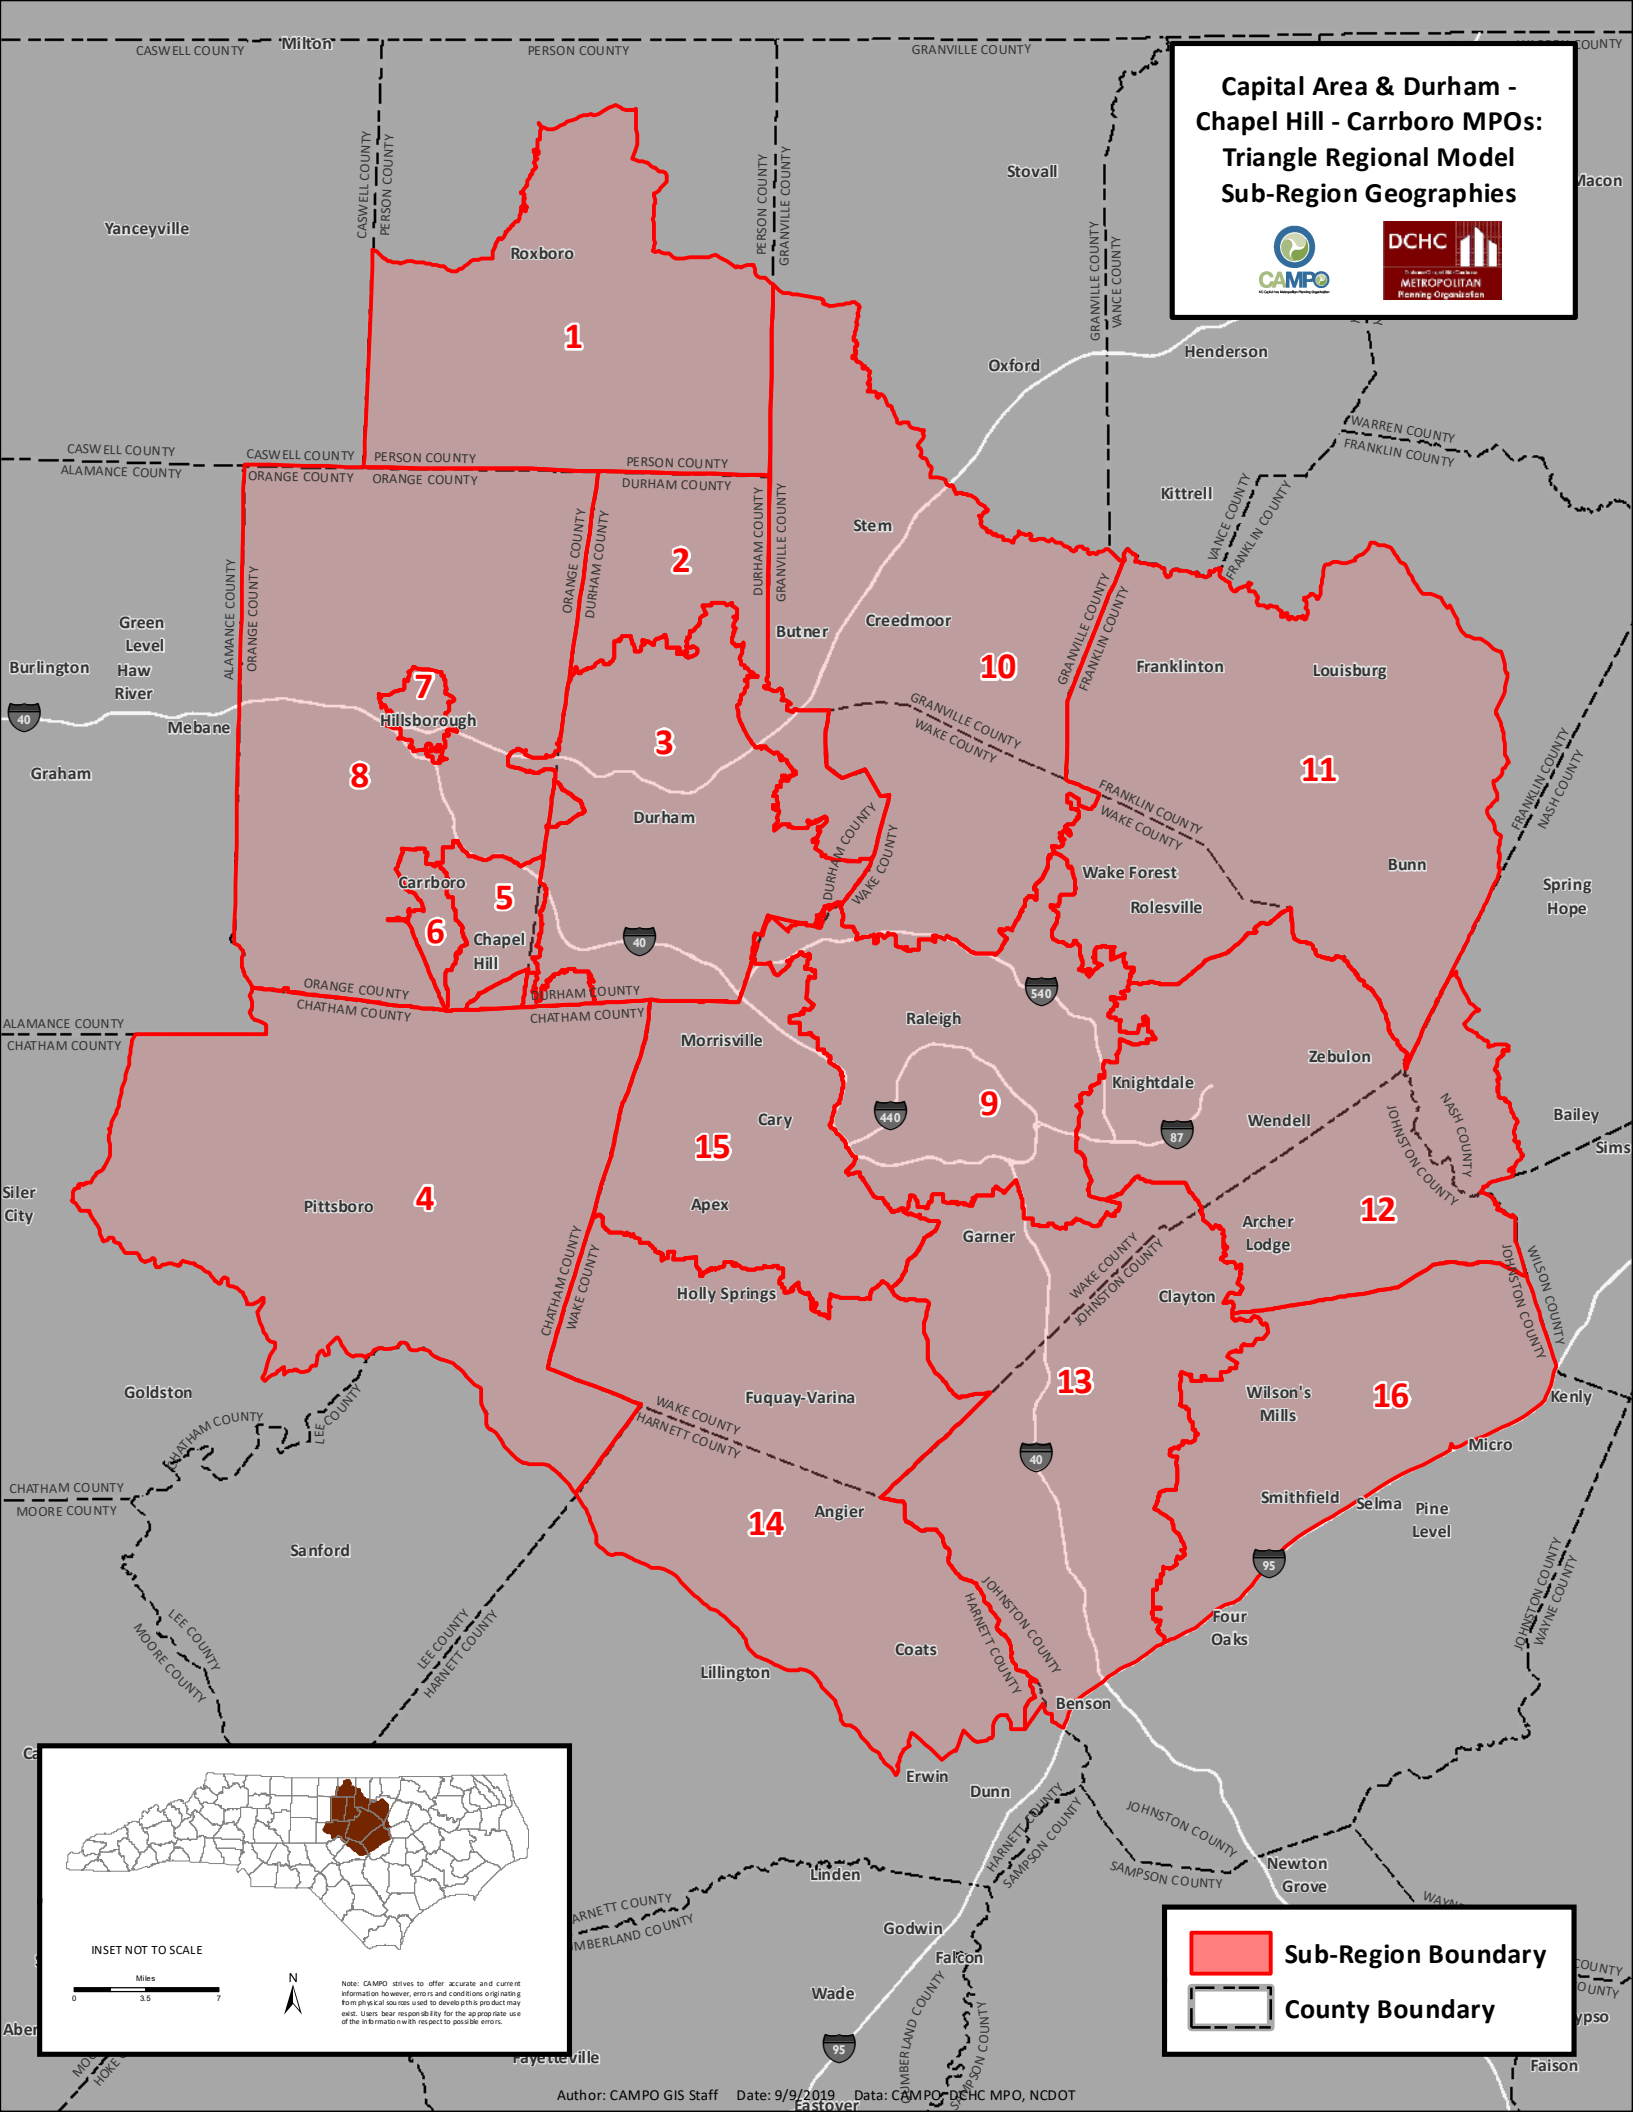

**Capital Area & Durham -
Chapel Hill - Carrboro MPOs:
Triangle Regional Model
Sub-Region Geographies**

 **Sub-Region Boundary**

 **County Boundary**