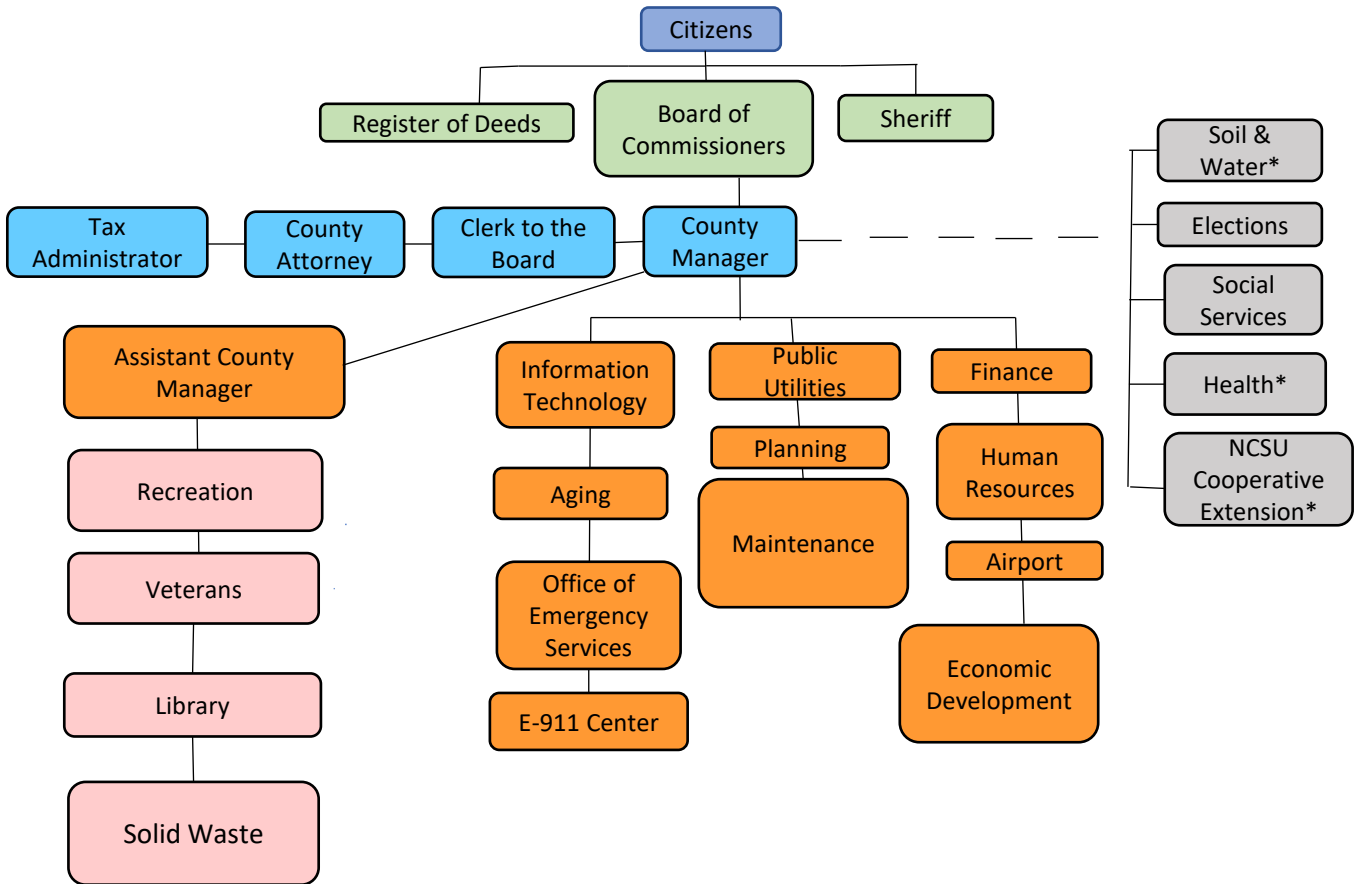

Franklin County Government

Franklin County
Organization Chart
June 2021

Legend

- Elected Officials
- Appointed by the Board of County Commissioners
- Director's supervised by the County Manager
- Consultative supervision provided by the County Manager's Office; Reports to respective Boards
- *Assistant County Manager serves as Liaison
- Director supervised by the Assistant County Manager