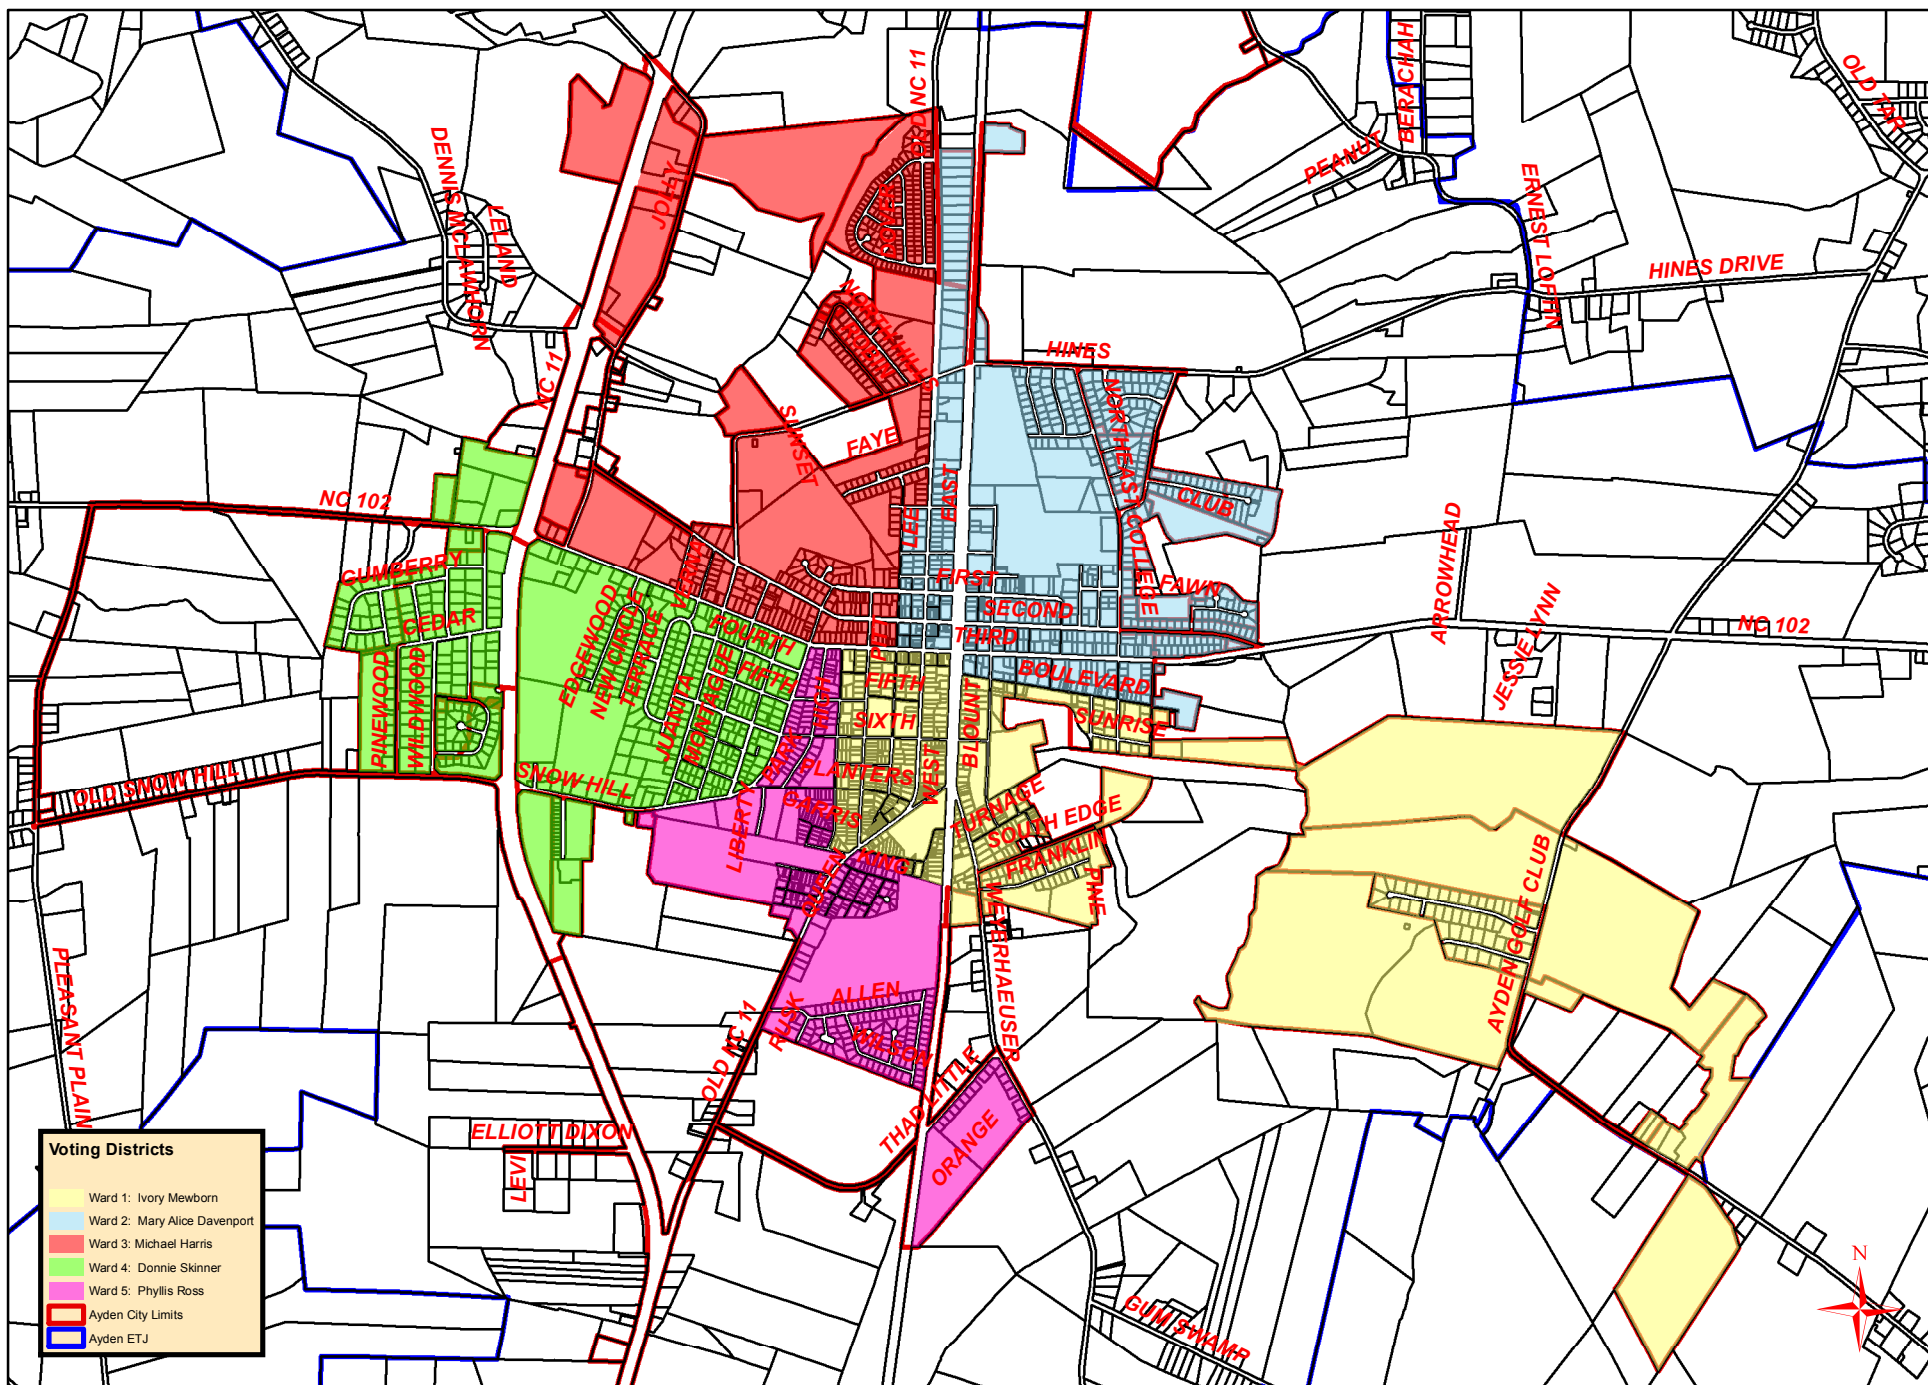

Town Of Ayden Voting District Map

| Voting Districts | |
|--|------------------------------|
| | Ward 1: Ivory Mewborn |
| | Ward 2: Mary Alice Davenport |
| | Ward 3: Michael Harris |
| | Ward 4: Donnie Skinner |
| | Ward 5: Phyllis Ross |
| | Ayden City Limits |
| | Ayden ETJ |