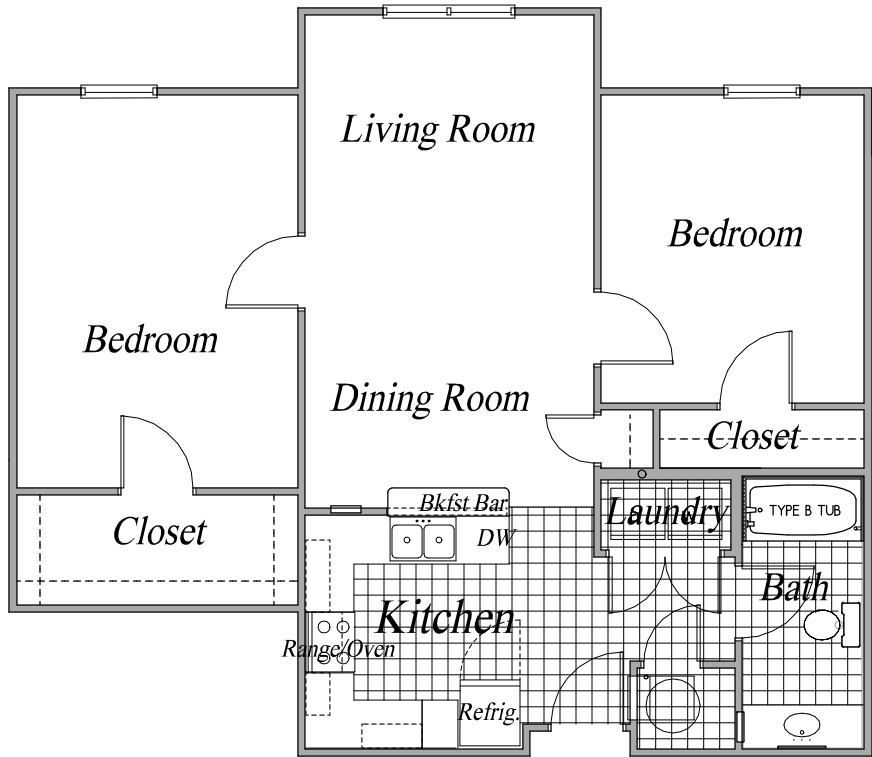

*Sampson Square*  
 1 Bedroom Plan - 686 SF

*Sampson Square*  
 2 Bedroom Plan - 919 SF