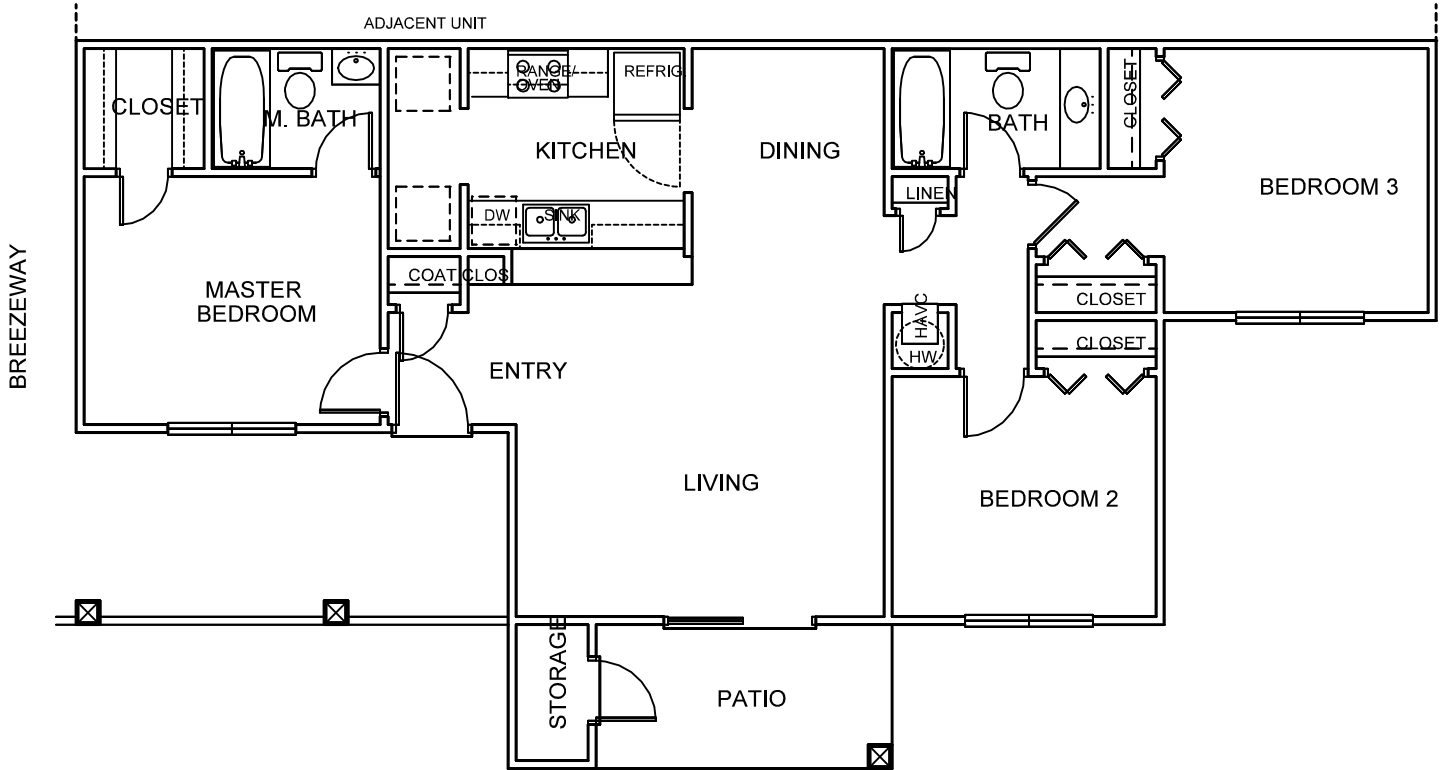

Net Area  
752 S.F.

1 Bedroom Unit  
Marsh Creek Apartments  
Raleigh, NC

NET AREA:  
THE CONDITIONED AREA MEASURED  
TO THE OUTSIDE OF FRAMED WALLS.

2 Bedroom Unit  
 Marsh Creek Apartments  
 Raleigh, NC

NET AREA:  
 THE CONDITIONED AREA MEASURED  
 TO THE OUTSIDE OF FRAMED WALLS.

Net Area  
1091 S.F.

**3 Bedroom Unit  
Marsh Creek Apartments  
Raleigh, NC**

NET AREA:  
THE CONDITIONED AREA MEASURED  
TO THE OUTSIDE OF FRAMED WALLS.