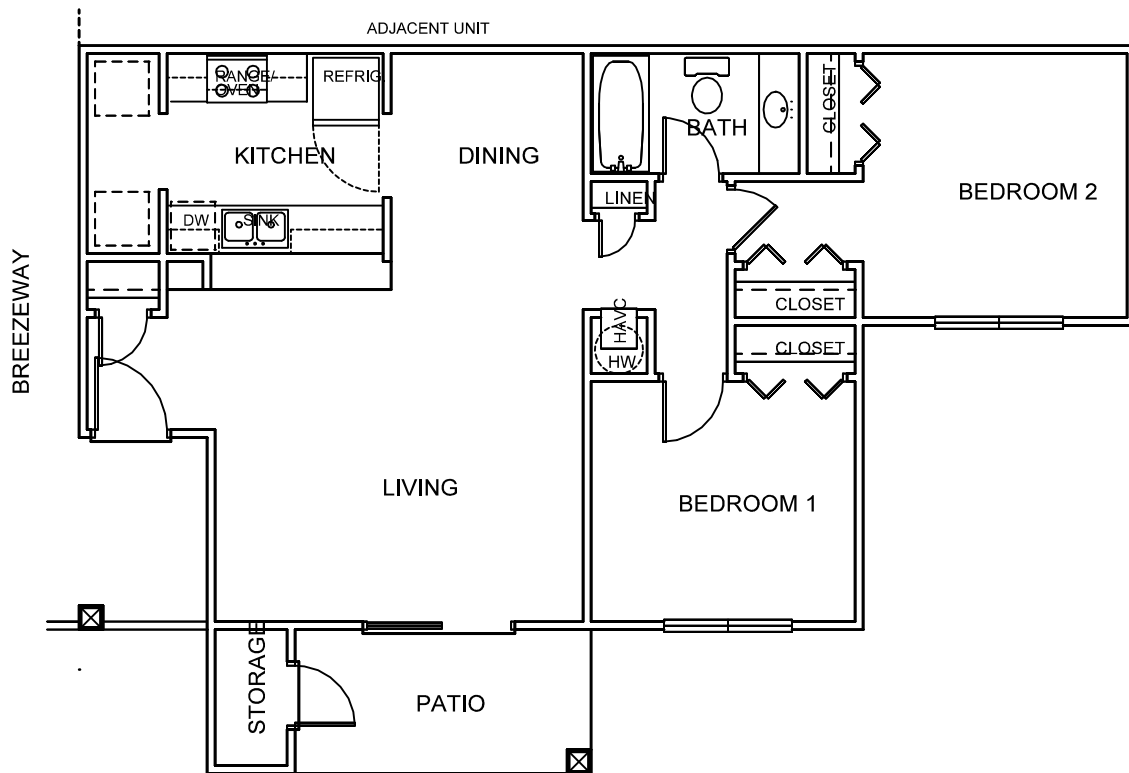

Net Area  
752 S.F.

1 Bedroom Unit  
Marsh Creek Apartments  
Raleigh, NC

NET AREA:  
THE CONDITIONED AREA MEASURED  
TO THE OUTSIDE OF FRAMED WALLS.

2 Bedroom Unit  
 Marsh Creek Apartments  
 Raleigh, NC

NET AREA:  
 THE CONDITIONED AREA MEASURED  
 TO THE OUTSIDE OF FRAMED WALLS.

Net Area  
1091 S.F.

**3 Bedroom Unit  
Marsh Creek Apartments  
Raleigh, NC**

NET AREA:  
THE CONDITIONED AREA MEASURED  
TO THE OUTSIDE OF FRAMED WALLS.