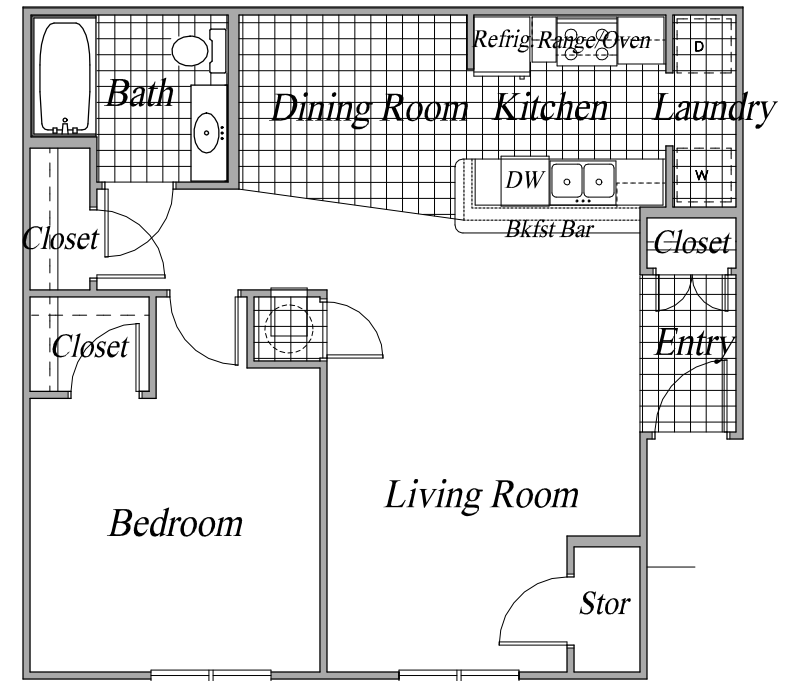

*2 Bedroom Plan - 907 SF*

*1 Bedroom Plan - 760 SF*

*3 Bedroom Plan - 1,125 SF*

*Myrtle Place*