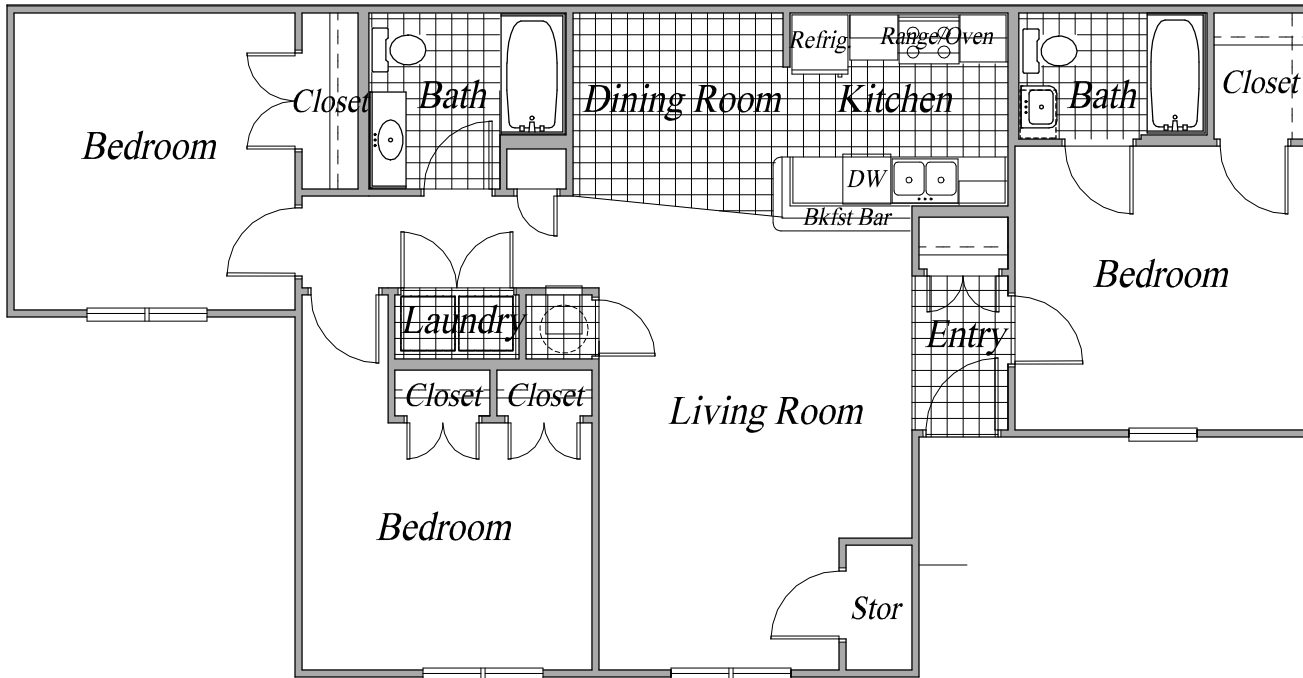

*2 Bedroom Plan - 907 SF*

*1 Bedroom Plan - 760 SF*

*3 Bedroom Plan - 1,125 SF*

*Myrtle Place*