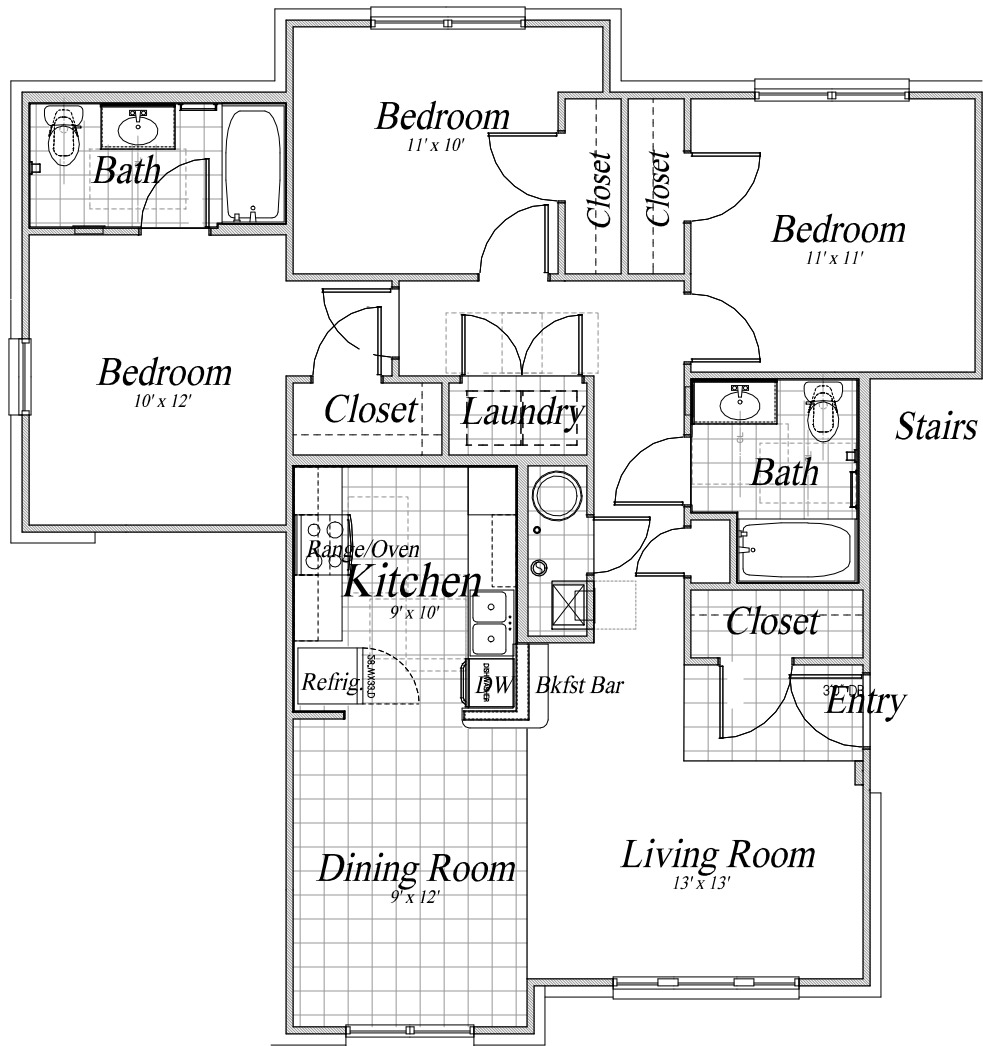

Tabor Landing
 1 Bedroom Type B Plan - 765 SF
 Type A unit designs vary

Tabor Landing
 2 Bedroom Type B Plan - 1,001 SF
 Type A unit designs vary

Tabor Landing
 3 Bedroom Type B Plan - 1,164 SF
 Type A unit designs vary