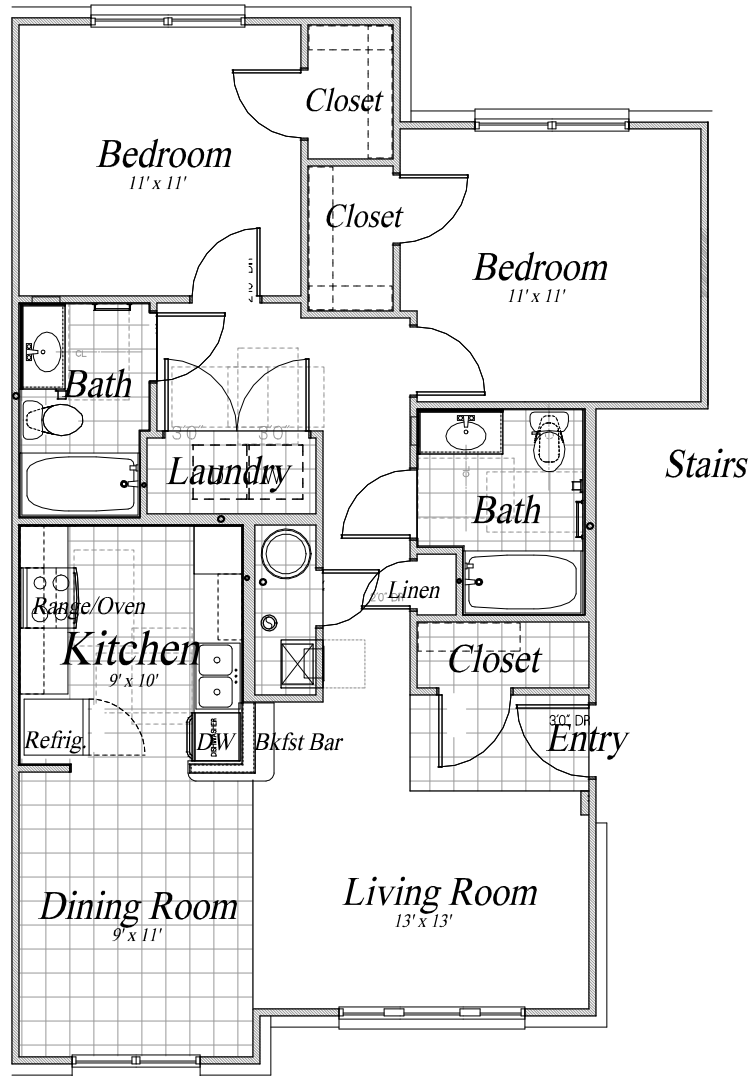

Tabor Landing
 1 Bedroom Type B Plan - 765 SF
 Type A unit designs vary

Tabor Landing
 2 Bedroom Type B Plan - 1,001 SF
 Type A unit designs vary

Tabor Landing
 3 Bedroom Type B Plan - 1,164 SF
 Type A unit designs vary