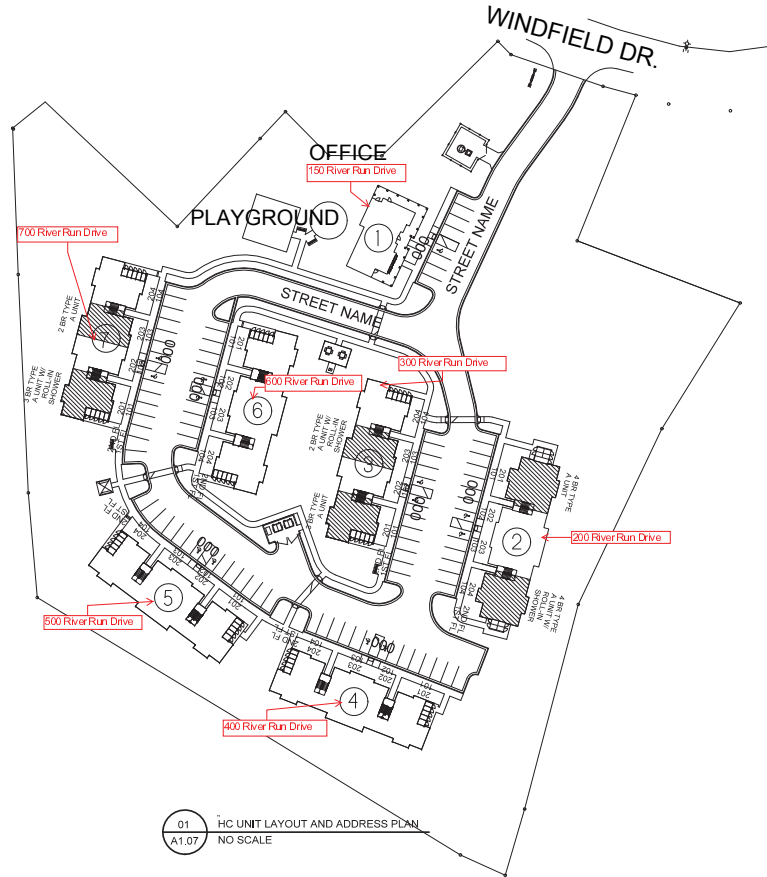

HIGHWAY 17

01 HC UNIT LAYOUT AND ADDRESS PLAN
A1.07 NO SCALE

RIVER RUN APARTMENTS
BEAUFORT COUNTY
CHOCOWINITY, NC
48 RESIDENTIAL UNITS

CONSTRUCTION DOCUMENTS

HC LAYOUT AND ADDRESS PLAN
A1.07