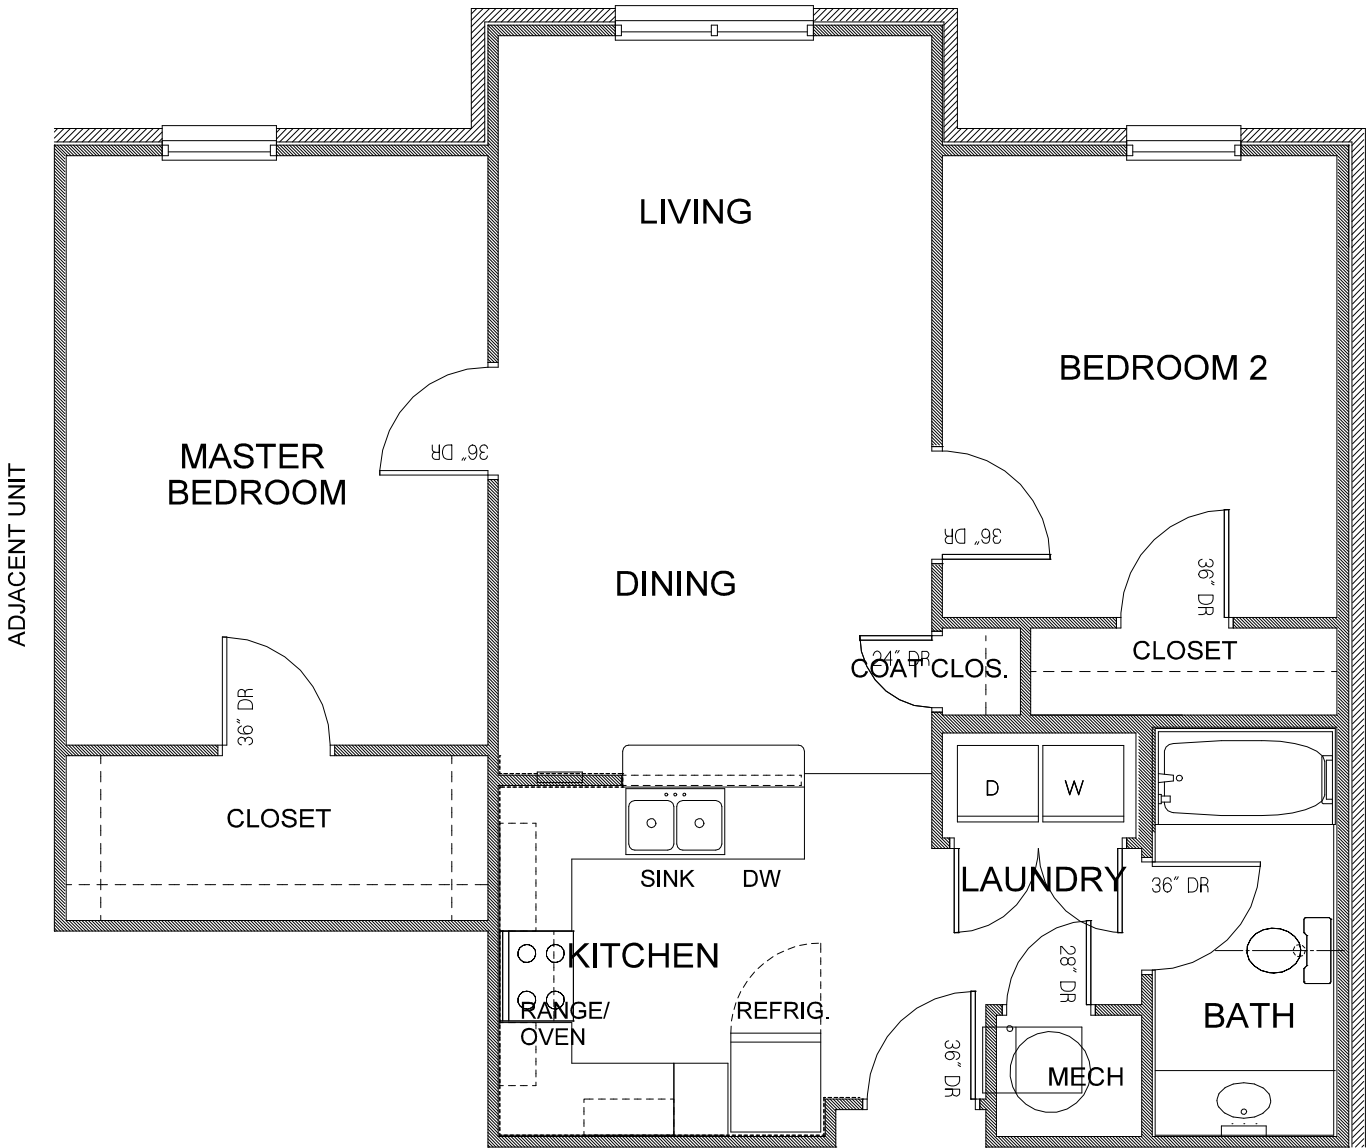

Net Area
726 S.F.

**1 BEDROOM UNIT
FAIRVIEW MANOR
LILLINGTON, NC**

NET AREA:
THE CONDITIONED AREA MEASURED
TO THE OUTSIDE OF FRAMED WALLS.

Net Area
966 S.F.

**2 BEDROOM UNIT
FAIRVIEW MANOR
LILLINGTON, NC**

NET AREA:
THE CONDITIONED AREA MEASURED
TO THE OUTSIDE OF FRAMED WALLS.