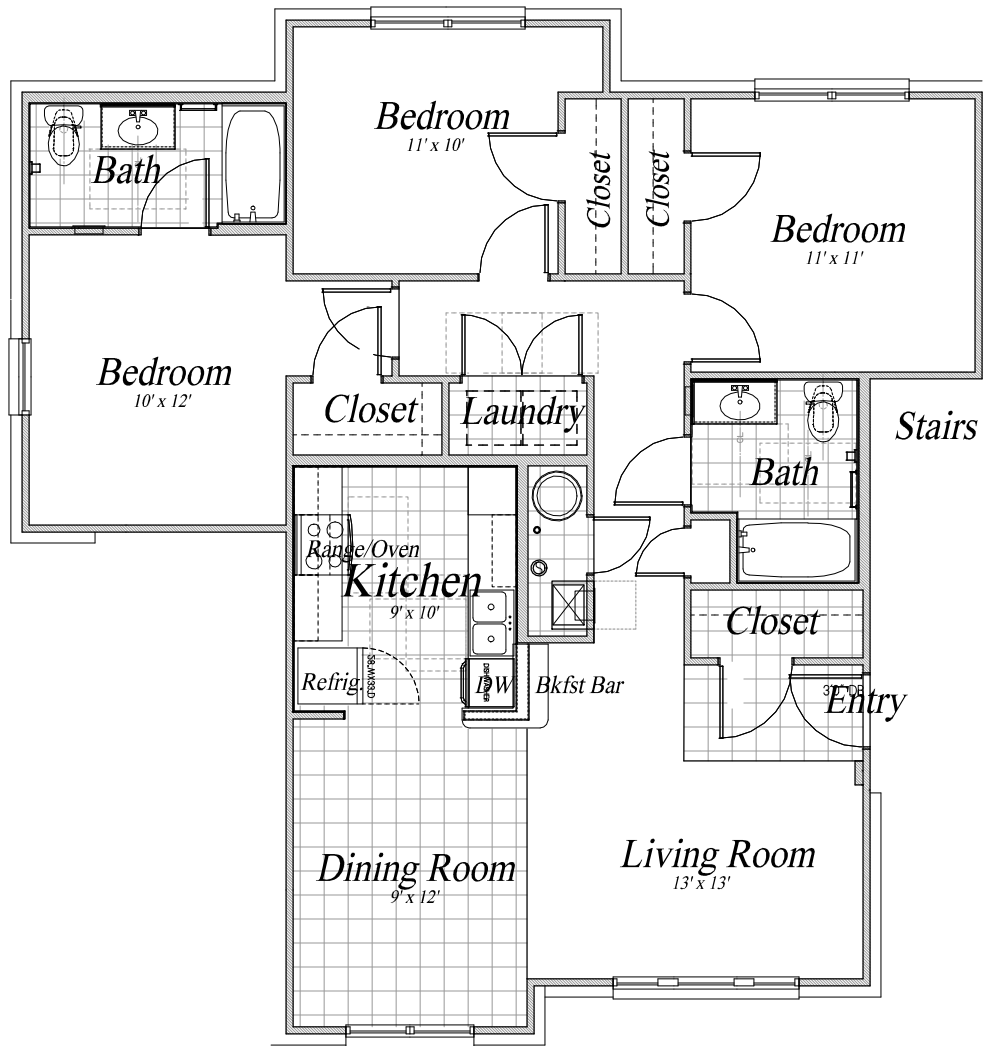

*Smith Creek*  
 1 Bedroom Type B Plan - 765 SF  
 Type A unit designs vary

**Smith Creek**  
 2 Bedroom Type B Plan - 1,001 SF  
 Type A unit designs vary

**Smith Creek**  
 3 Bedroom Type B Plan - 1,164 SF  
 Type A unit designs vary