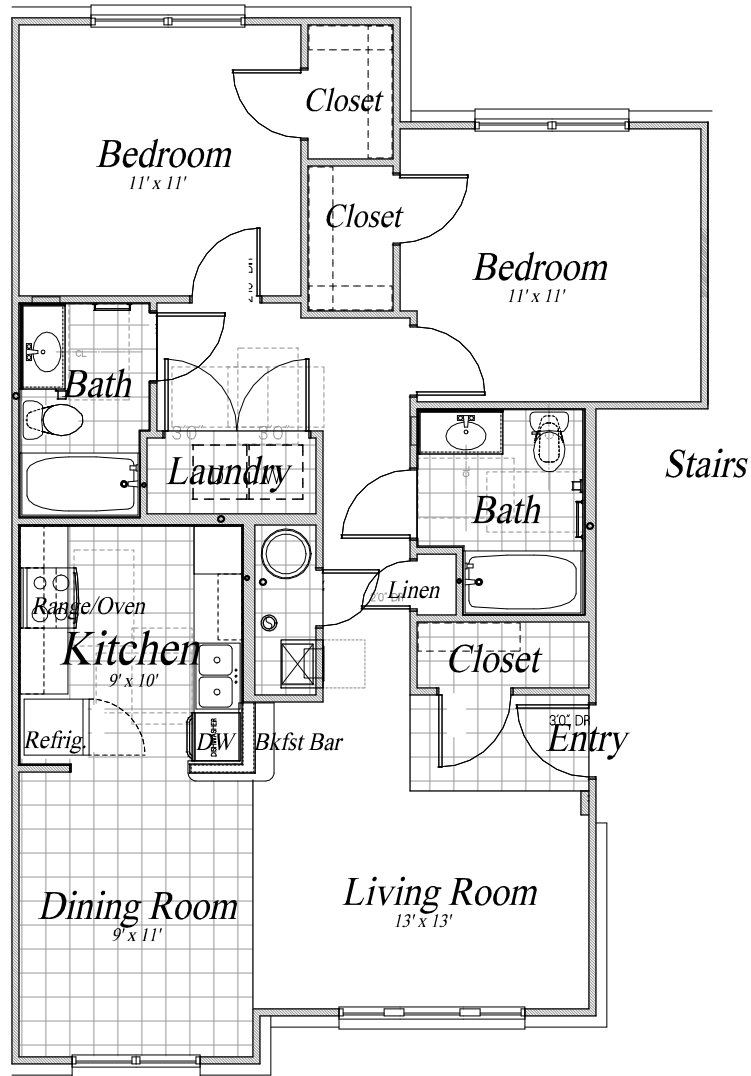

*Smith Creek*  
 1 Bedroom Type B Plan - 765 SF  
 Type A unit designs vary

**Smith Creek**  
 2 Bedroom Type B Plan - 1,001 SF  
 Type A unit designs vary

**Smith Creek**  
 3 Bedroom Type B Plan - 1,164 SF  
 Type A unit designs vary