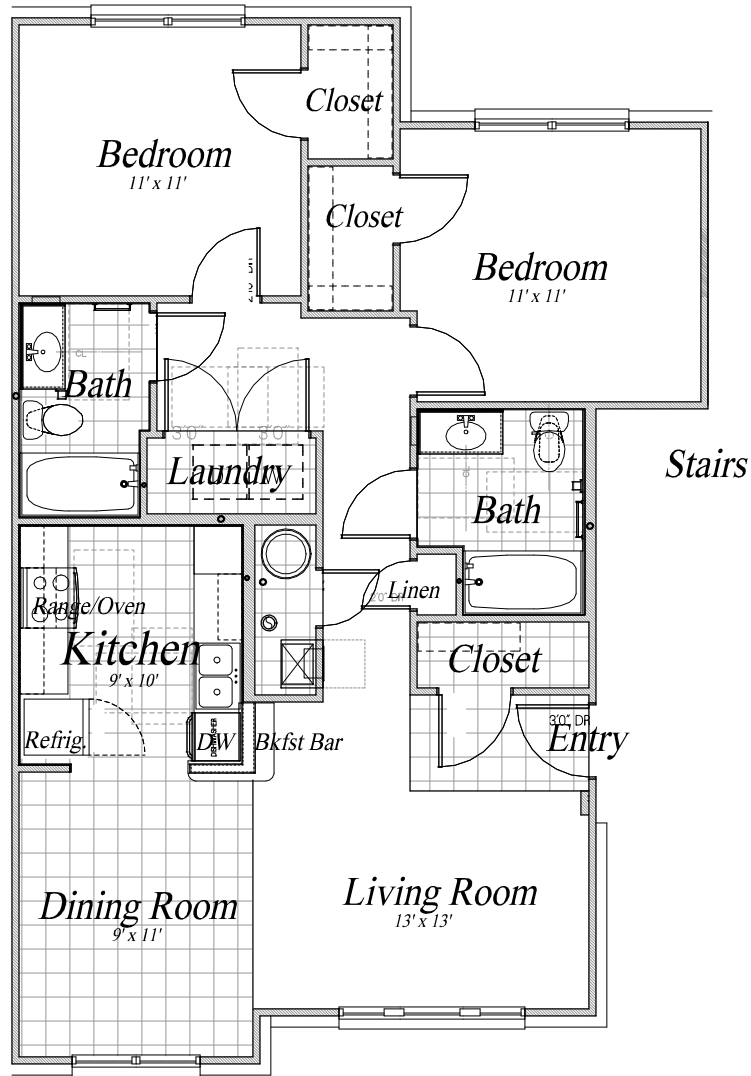

*Long Creek II*  
 1 Bedroom Type B Plan - 765 SF  
 Type A unit designs vary

**Long Creek II**  
 2 Bedroom Type B Plan - 1,001 SF  
 Type A unit designs vary

**Long Creek II**  
 3 Bedroom Type B Plan - 1,164 SF  
 Type A unit designs vary