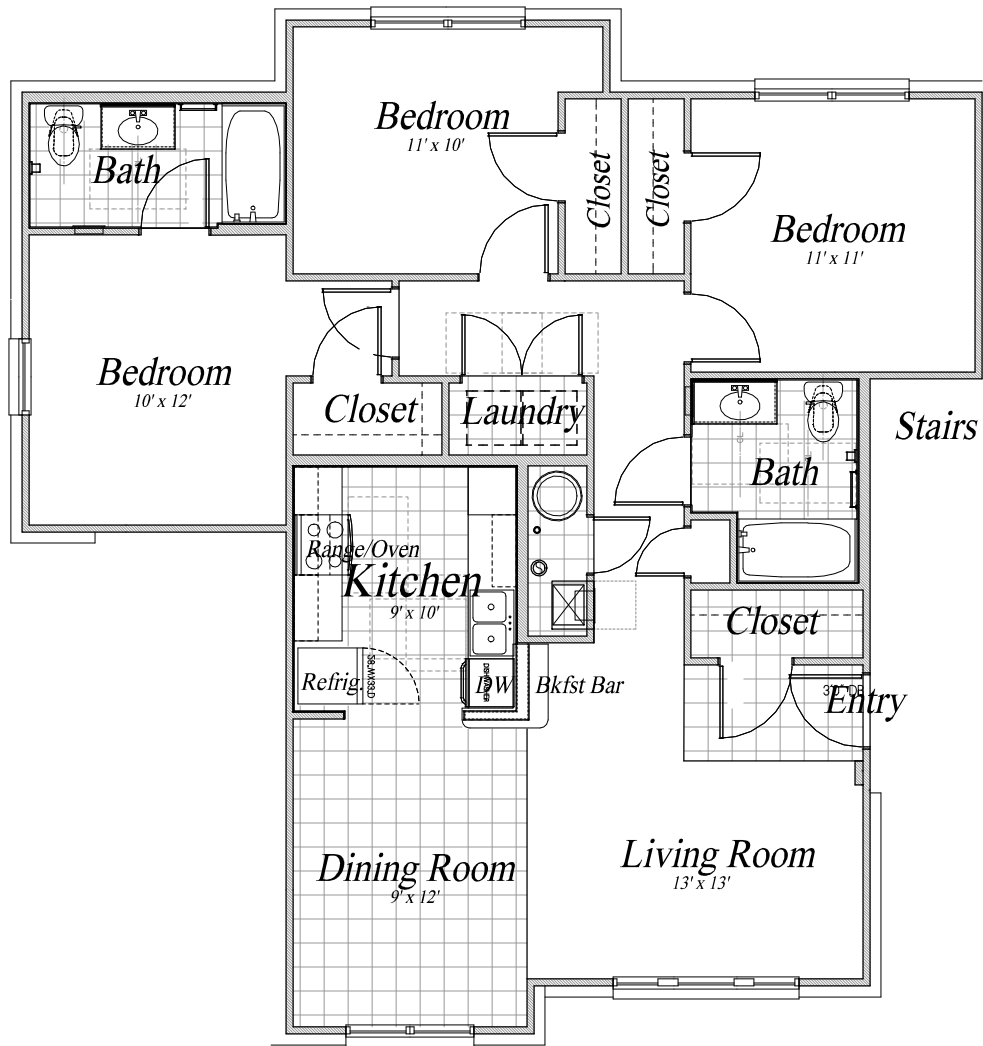

*Long Creek II*  
 1 Bedroom Type B Plan - 765 SF  
 Type A unit designs vary

**Long Creek II**  
 2 Bedroom Type B Plan - 1,001 SF  
 Type A unit designs vary

**Long Creek II**  
 3 Bedroom Type B Plan - 1,164 SF  
 Type A unit designs vary