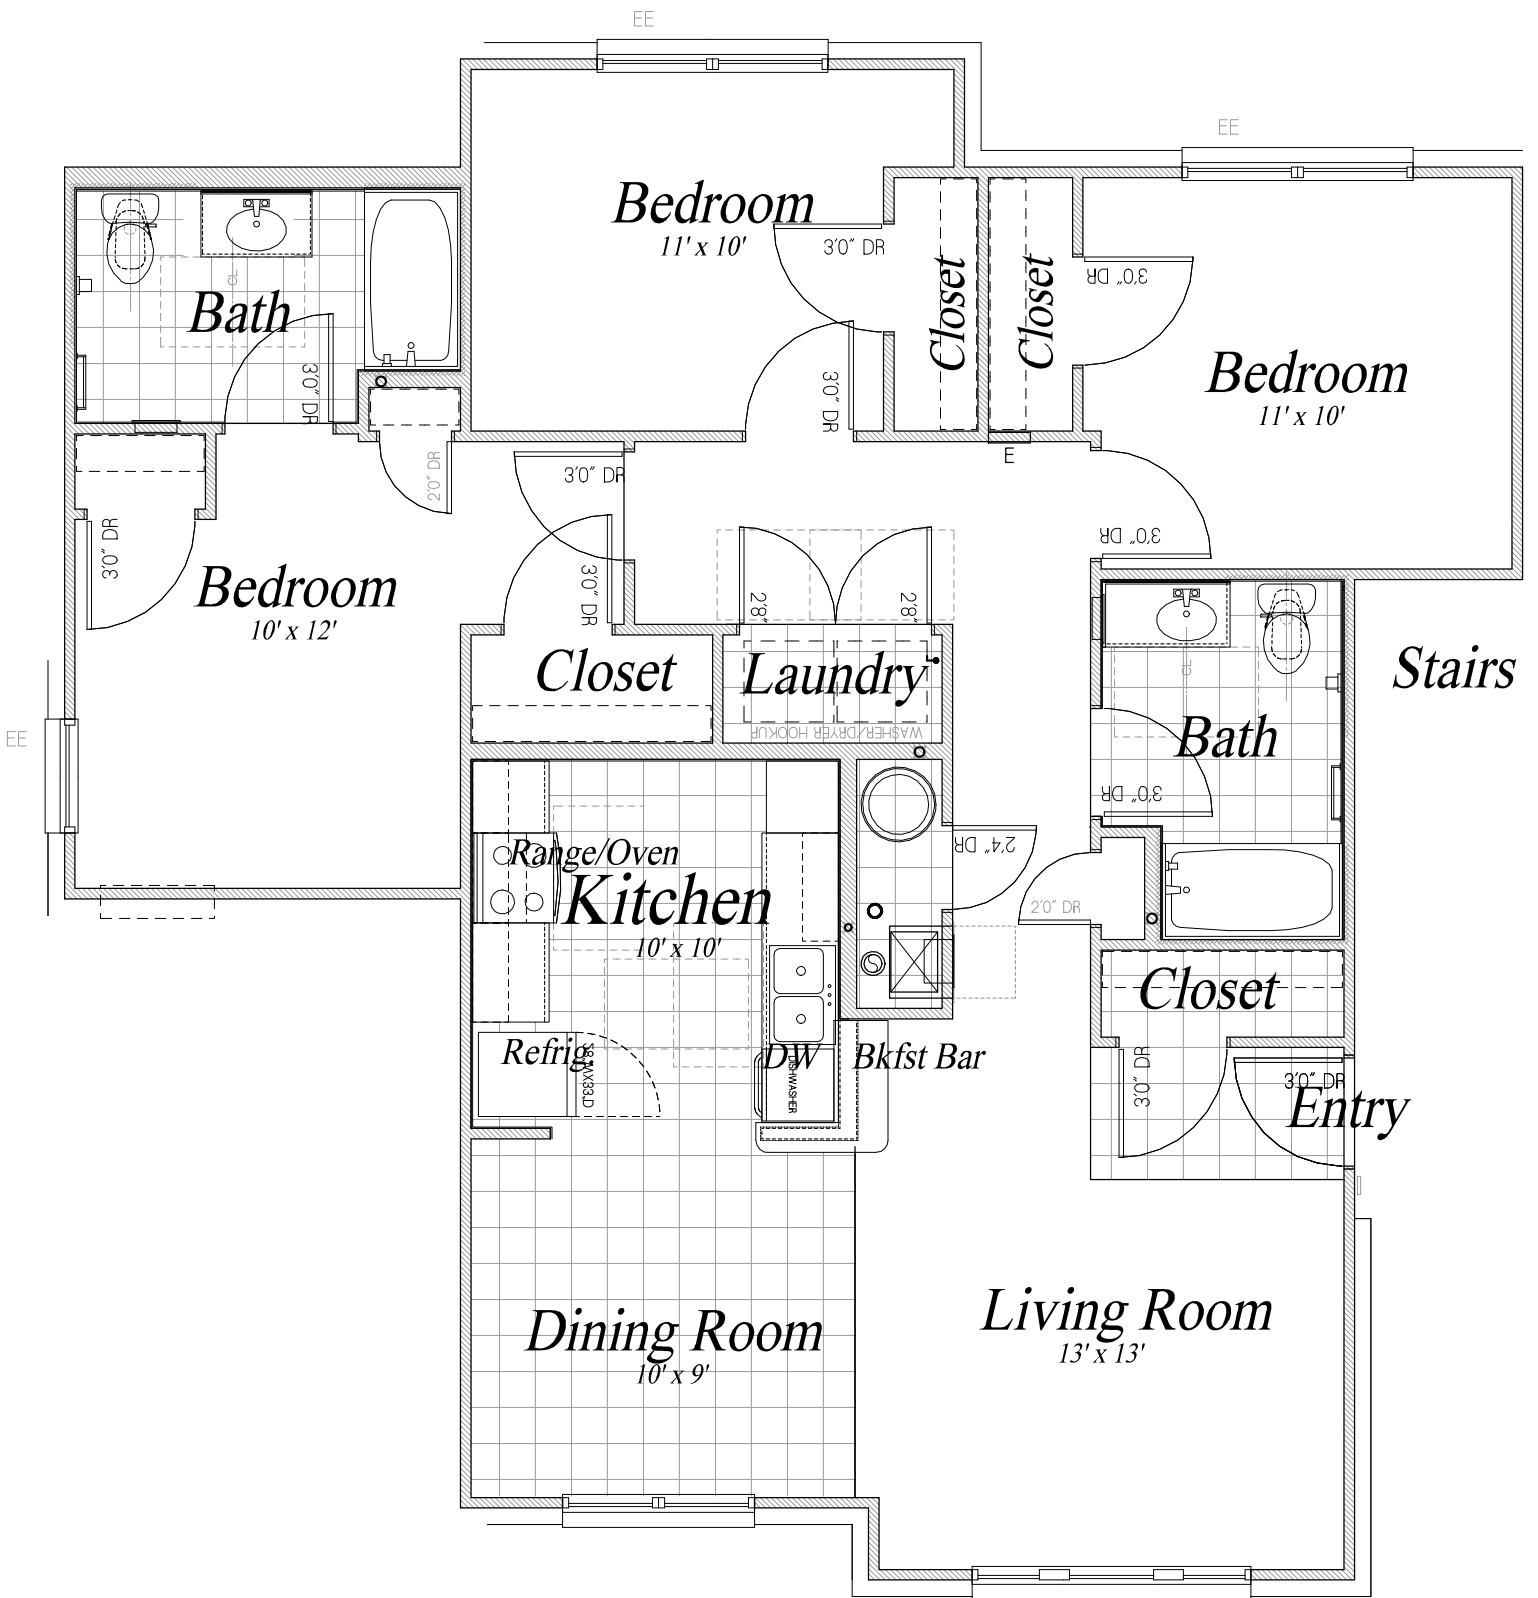

***Pine Crossing***  
 1 Bedroom Type B Plan - 806 SF  
 Type A unit designs vary

**Pine Crossing**  
 2 Bedroom Type B Plan - 1,053 SF  
 Type A unit designs vary

**Pine Crossing**  
 3 Bedroom Type B Plan - 1,213 SF  
 Type A unit designs vary