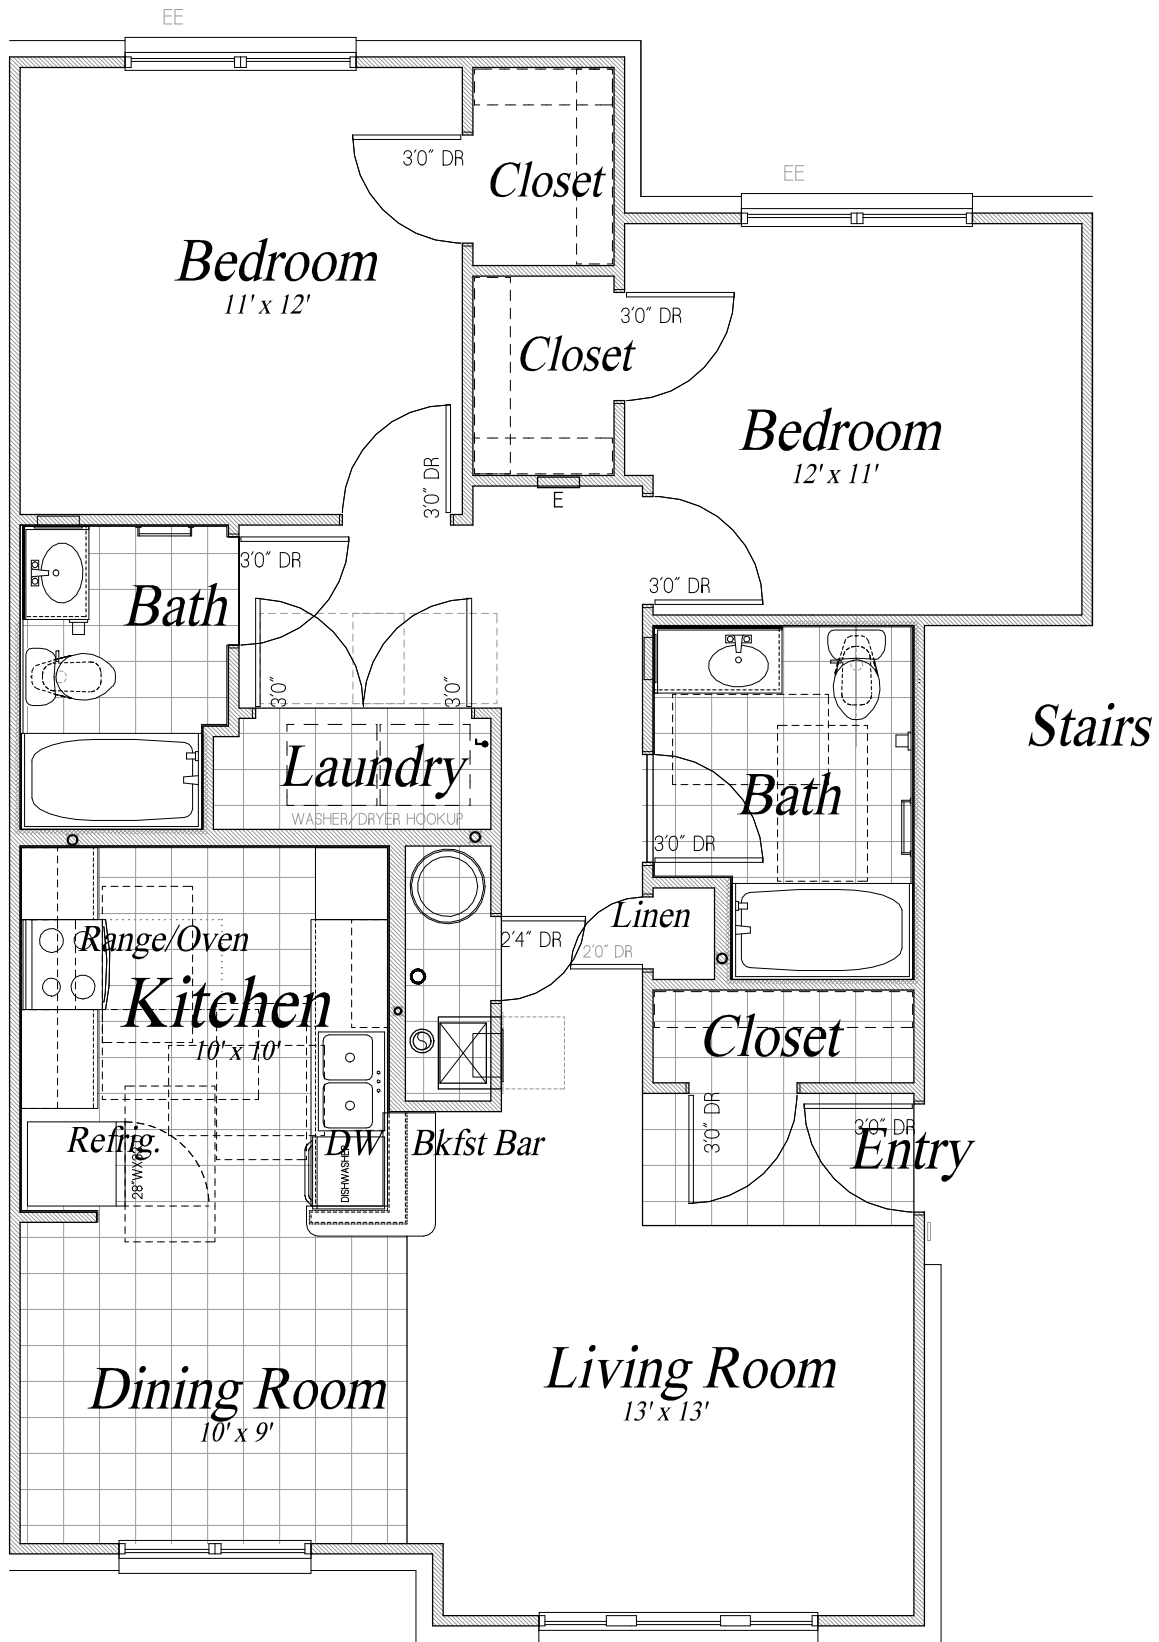

***Pine Crossing***  
 1 Bedroom Type B Plan - 806 SF  
 Type A unit designs vary

**Pine Crossing**  
 2 Bedroom Type B Plan - 1,053 SF  
 Type A unit designs vary

**Pine Crossing**  
 3 Bedroom Type B Plan - 1,213 SF  
 Type A unit designs vary