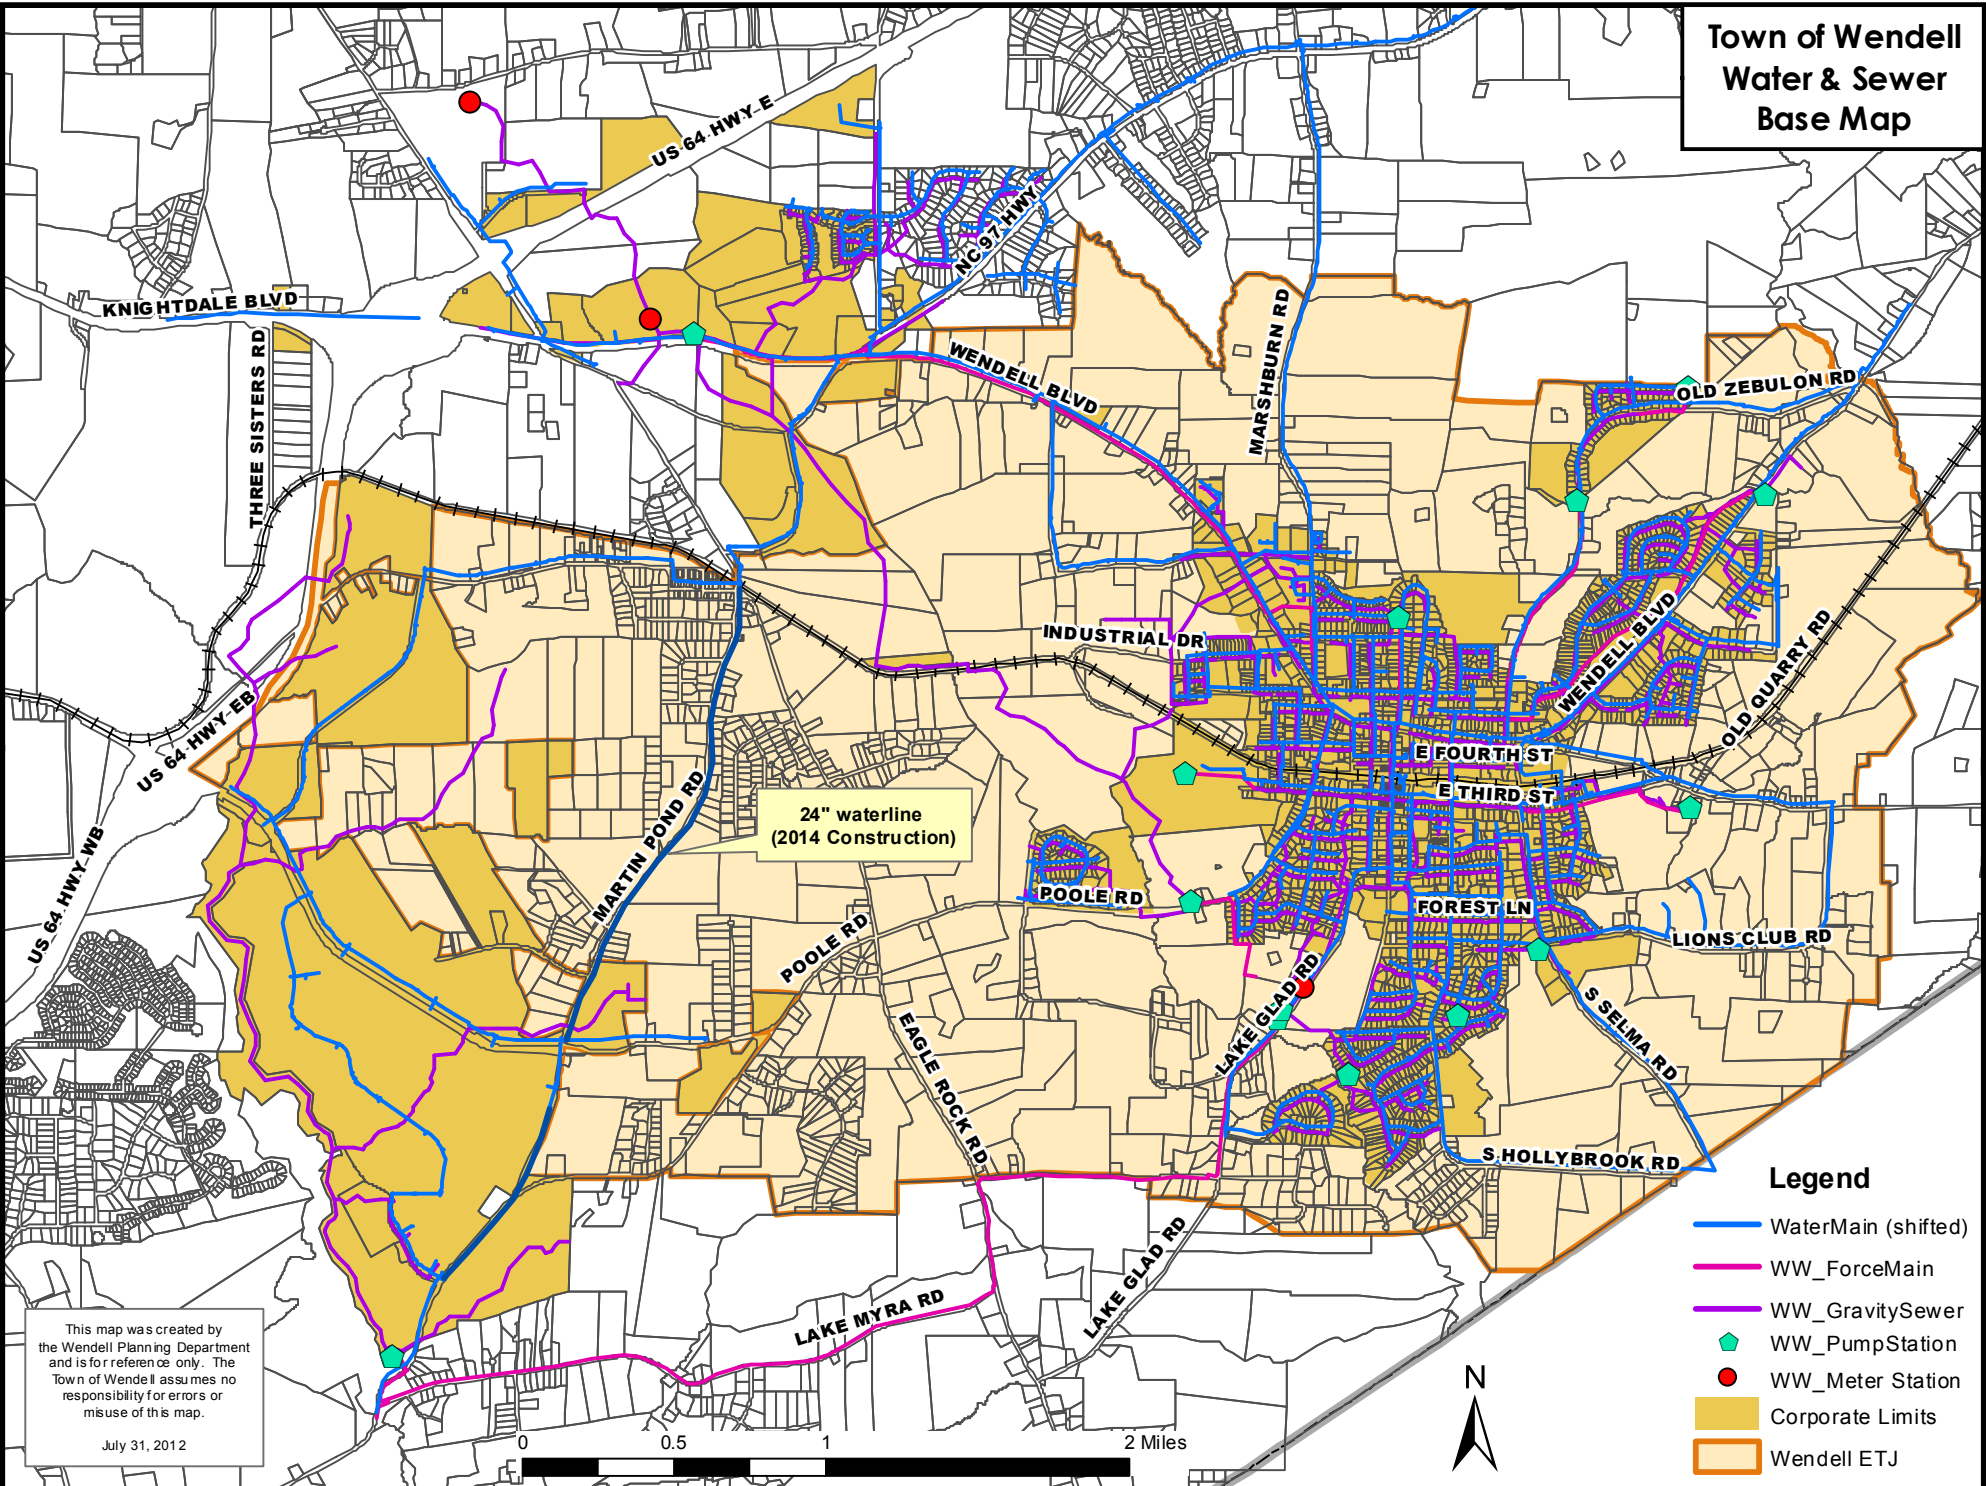

Town of Wendell Water & Sewer Base Map

This map was created by the Wendell Planning Department and is for reference only. The Town of Wendell assumes no responsibility for errors or misuse of this map.

July 31, 2012

Legend

- WaterMain (shifted)
- WW_ForceMain
- WW_GravitySewer
- ◆ WW_PumpStation
- WW_Meter Station
- Corporate Limits
- Wendell ETJ