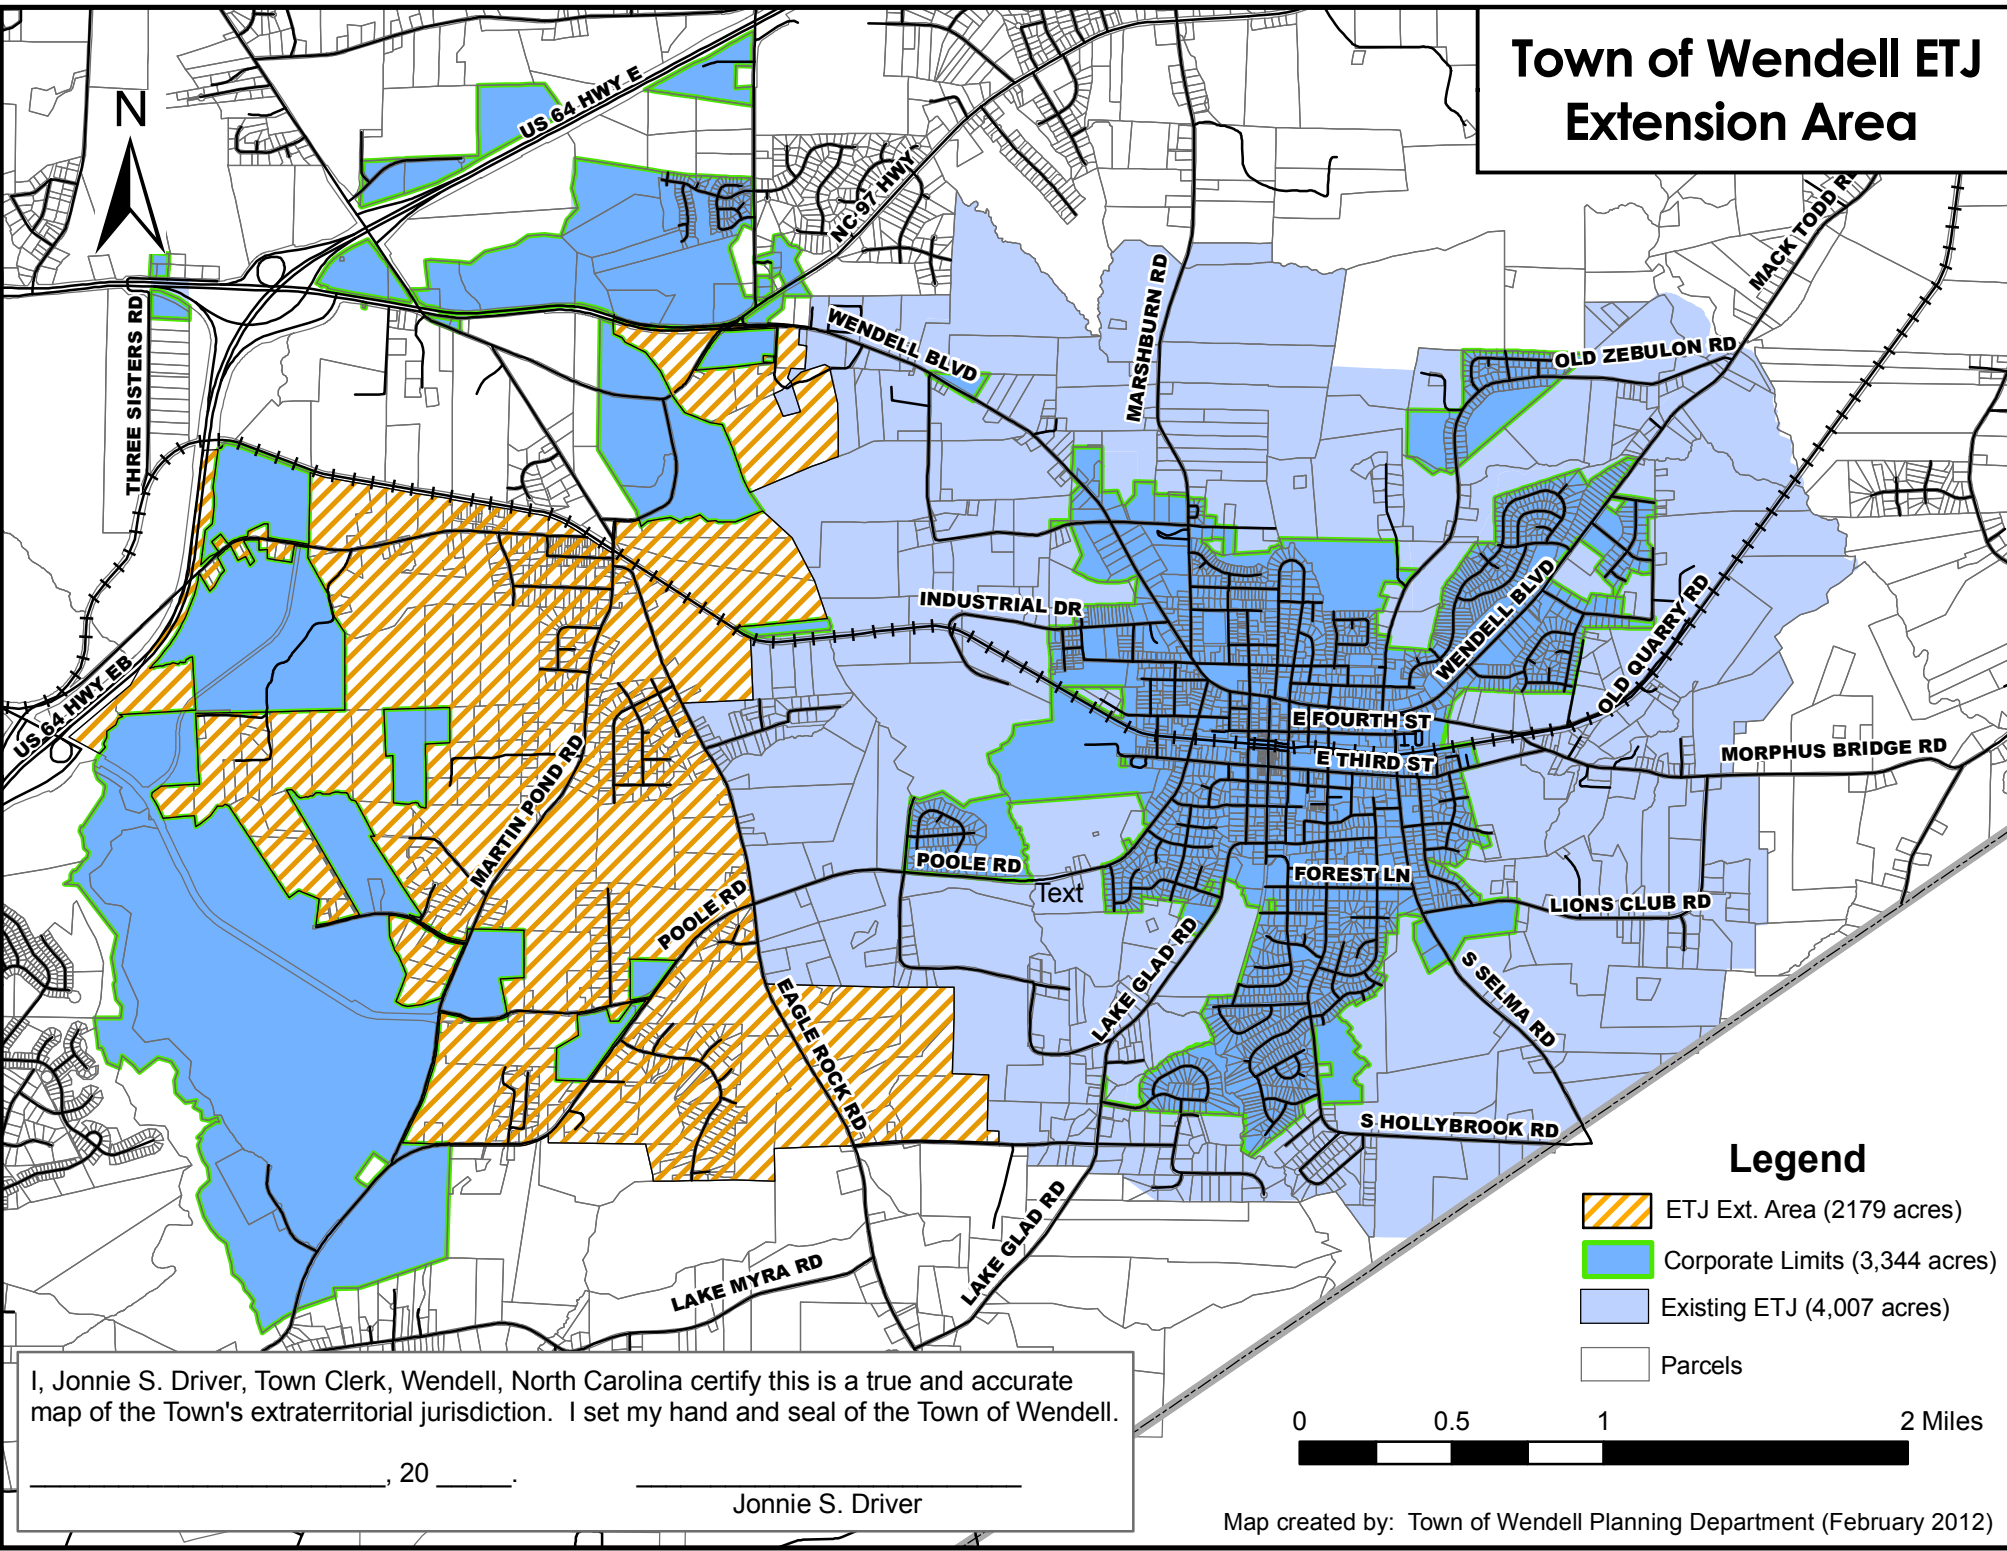

Town of Wendell ETJ Extension Area

Legend

-  ETJ Ext. Area (2179 acres)
-  Corporate Limits (3,344 acres)
-  Existing ETJ (4,007 acres)
-  Parcels

I, Jonnie S. Driver, Town Clerk, Wendell, North Carolina certify this is a true and accurate map of the Town's extraterritorial jurisdiction. I set my hand and seal of the Town of Wendell.

_____, 20_____
 Jonnie S. Driver

0 0.5 1 2 Miles

Map created by: Town of Wendell Planning Department (February 2012)