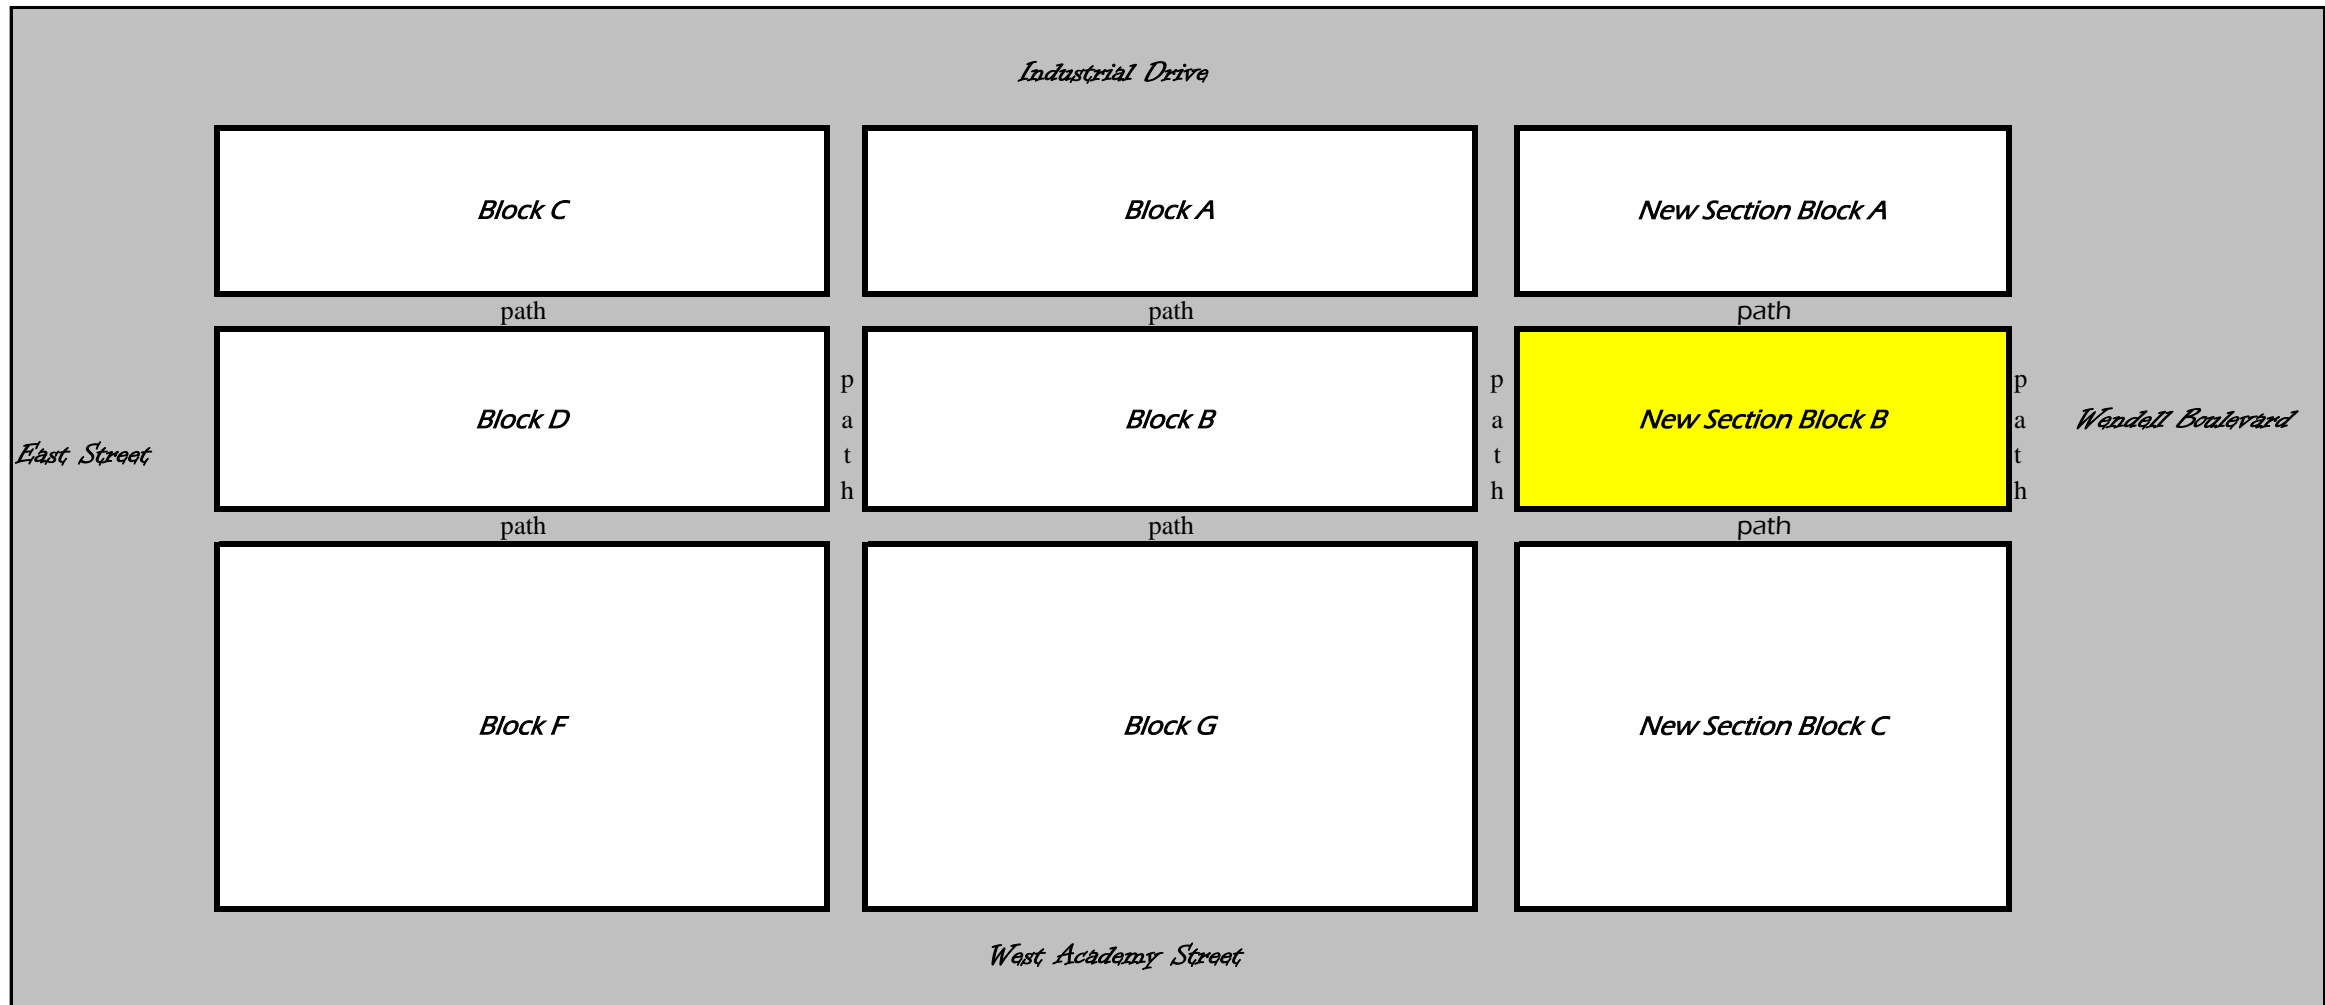

Greenmount Cemetery  
Full Layout

26' long x 18' wide  
Contains 8 graves