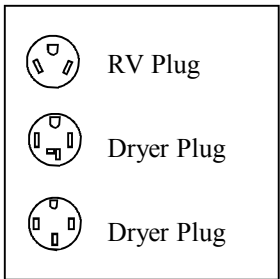

Volts/Amps
 1 & 2 - (50 amp)
 3 & 4 - (30 amp)
 5 & 6 - (220 volt)
 7-11 - (30 amp)
 All plugs have 110
 volt capability

Cypress St.

Third St.