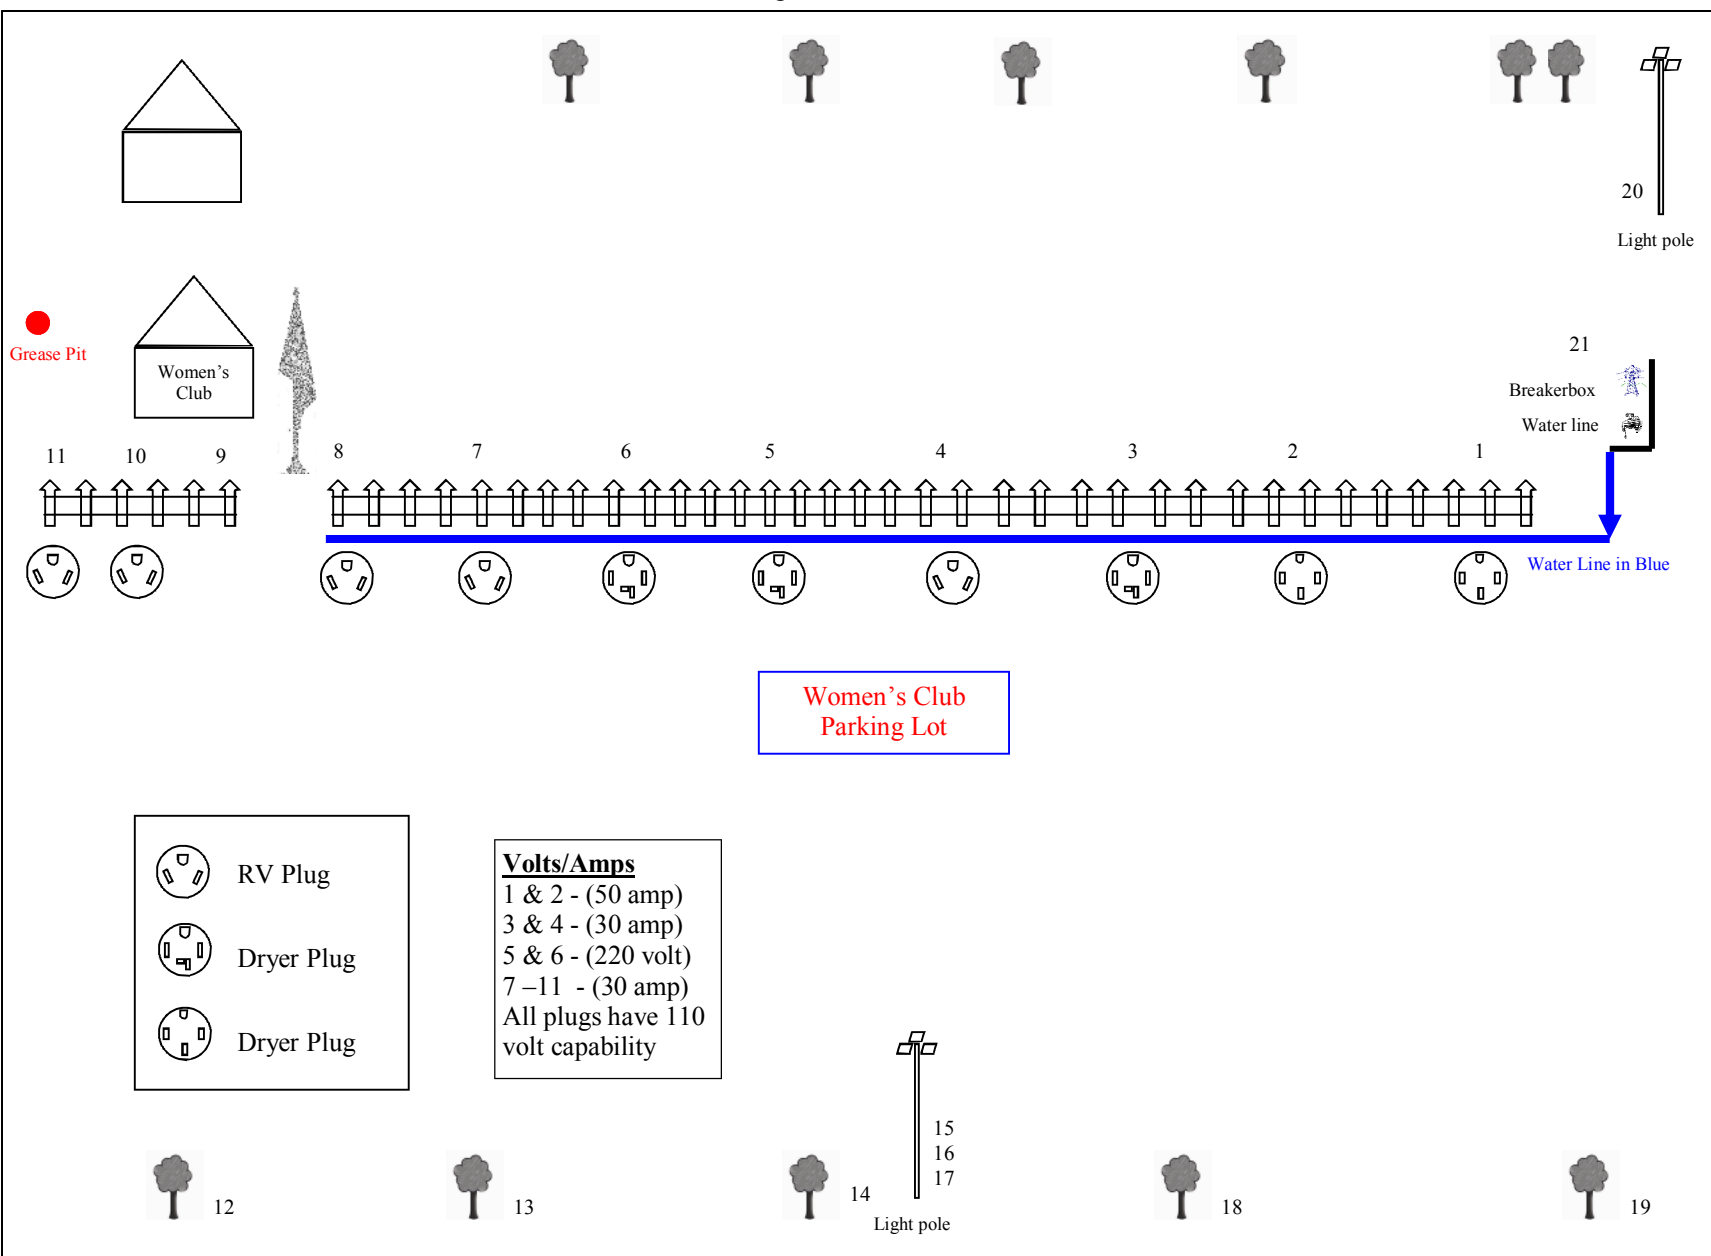

Cypress St.

Second St.

Third St.

Baugh St

Second St.

Grease Pit

Women's Club

Women's Club
Parking Lot

Volts/Amps
 1 & 2 - (50 amp)
 3 & 4 - (30 amp)
 5 & 6 - (220 volt)
 7-11 - (30 amp)
 All plugs have 110
 volt capability

Cypress St.

Third St.