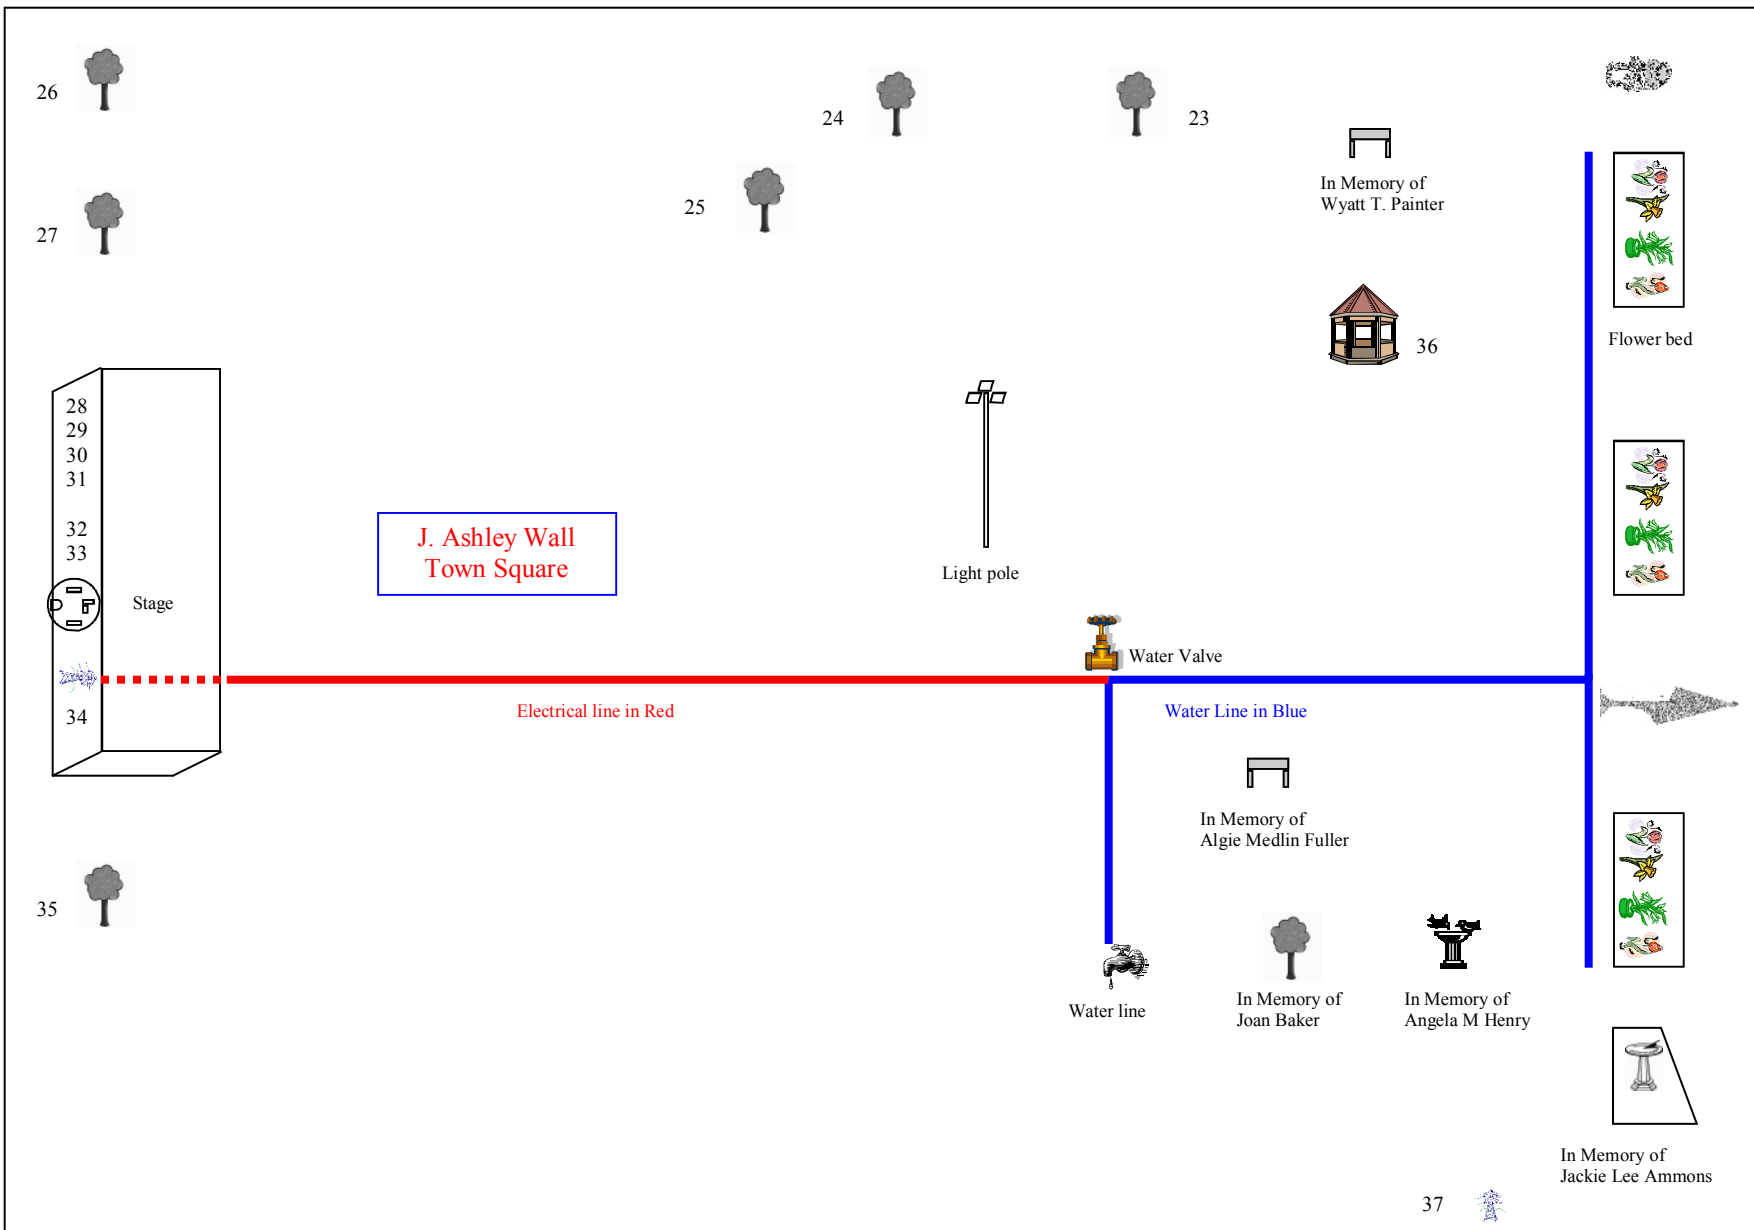

Cypress St.

Second St.

Third St.

Baugh St

Second St.

Grease Pit

Women's Club

Women's Club
Parking Lot

Volts/Amps
 1 & 2 - (50 amp)
 3 & 4 - (30 amp)
 5 & 6 - (220 volt)
 7-11 - (30 amp)
 All plugs have 110
 volt capability

Cypress St.

Third St.