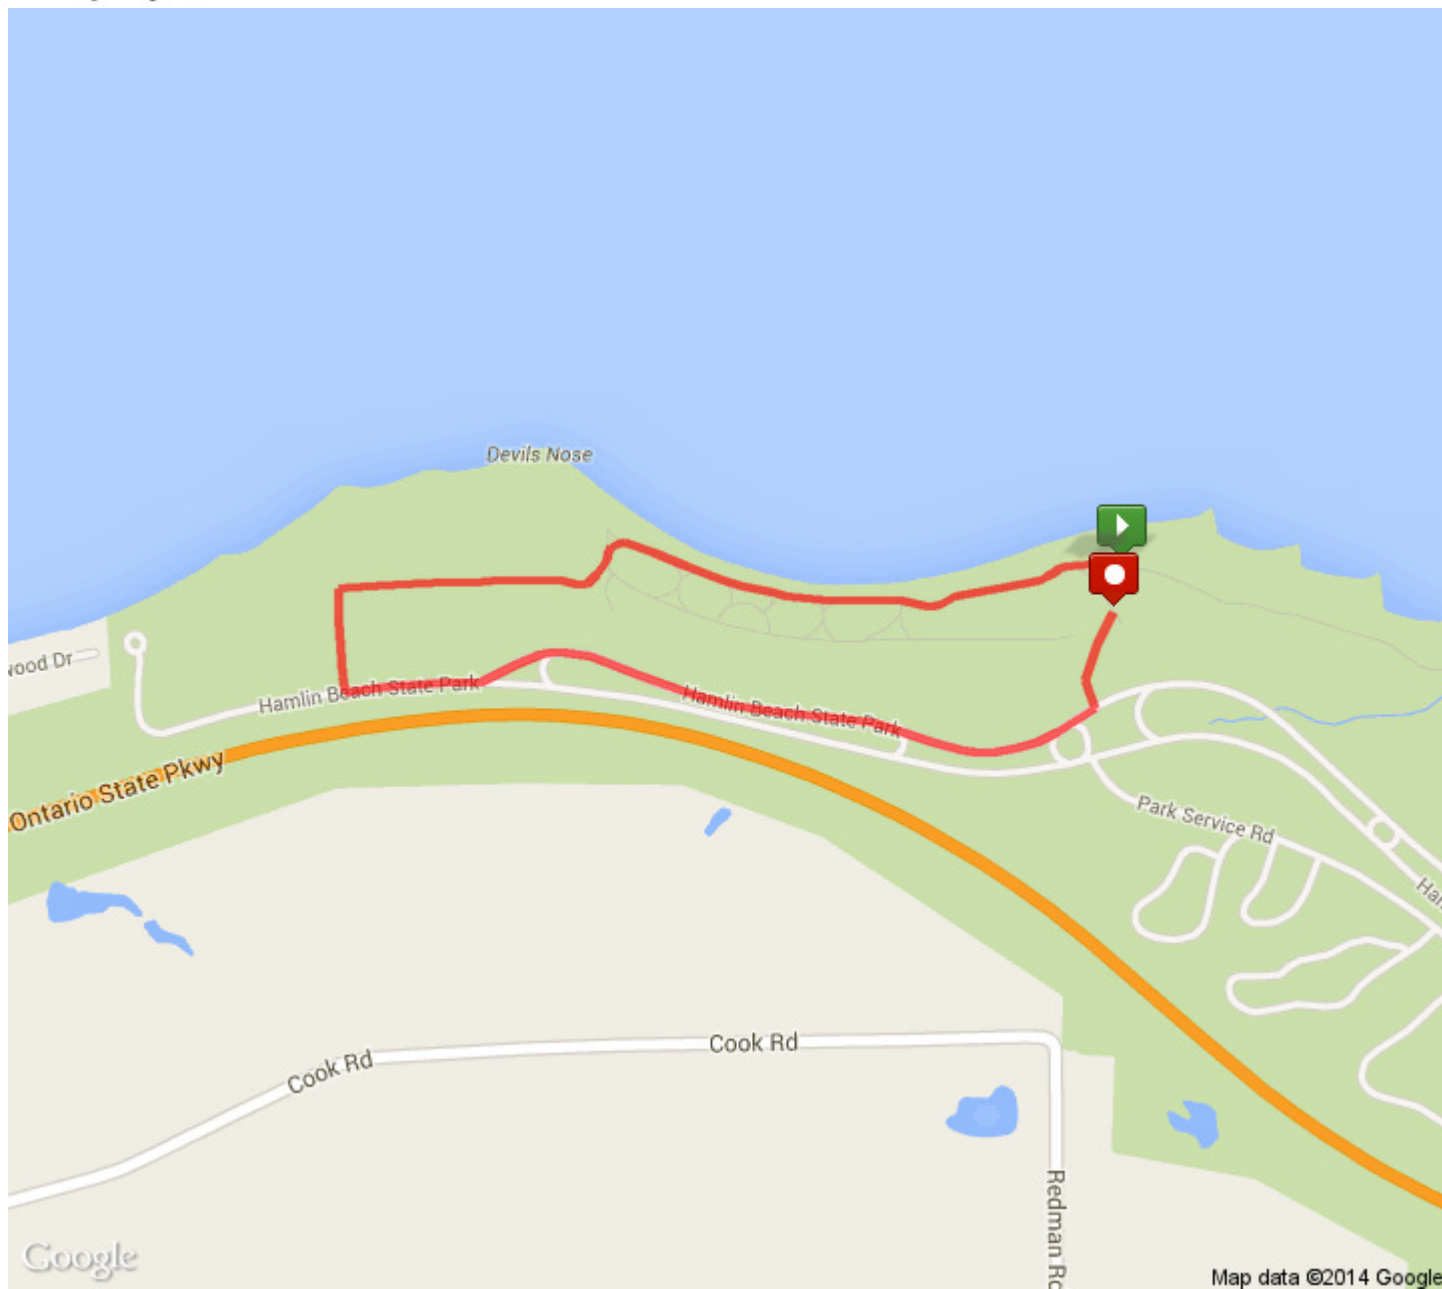

Shoreline Tri Run Course
Distance: 1.95 mi
Elevation: 39.89 ft (Max: 310.5 ft)

mapmyrun

Copyright (c) 2014 MapMyFitness Inc.

 Head west	0 mi (+0.14 mi)
 Head west	0.14 mi (+0.25 mi)
 Head west	0.38 mi (+0.17 mi)
 Slight left	0.55 mi (+0.02 mi)
 This segment has no directions.	0.57 mi (+0.42 mi)
 Head east on Hamlin Beach State Park	0.99 mi (+0.05 mi)
 Head east on Hamlin Beach State Park	1.05 mi (+0.1 mi)
 Head northeast on Hamlin Beach State Park	1.14 mi (+0.08 mi)
 Head east on Hamlin Beach State Park	1.23 mi (+0.1 mi)
 Head east on Hamlin Beach State Park	1.32 mi (+0.26 mi)
 Head east on Hamlin Beach State Park Destination will be on the left	1.58 mi (+0.26 mi)
 This segment has no directions.	1.84 mi (+0.11 mi)
 Destination	1.95 mi (+0 mi)

MapMyRun • <http://mapmyrun.com/routes/view/390366722>