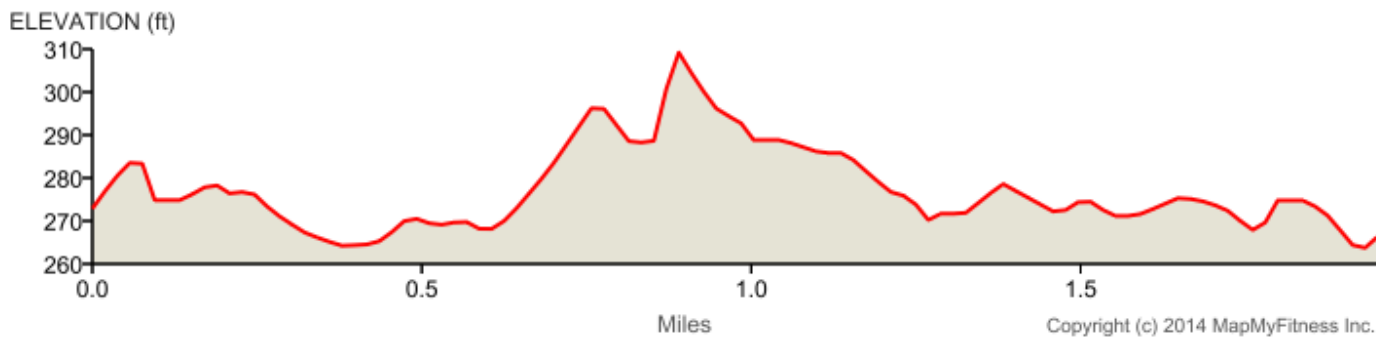

Shoreline Tri Run Course
Distance: 1.95 mi
Elevation: 39.89 ft (Max: 310.5 ft)

mapmyrun

Copyright (c) 2014 MapMyFitness Inc.

 Head west	0 mi (+0.14 mi)
 Head west	0.14 mi (+0.25 mi)
 Head west	0.38 mi (+0.17 mi)
 Slight left	0.55 mi (+0.02 mi)
 This segment has no directions.	0.57 mi (+0.42 mi)
 Head east on Hamlin Beach State Park	0.99 mi (+0.05 mi)
 Head east on Hamlin Beach State Park	1.05 mi (+0.1 mi)
 Head northeast on Hamlin Beach State Park	1.14 mi (+0.08 mi)
 Head east on Hamlin Beach State Park	1.23 mi (+0.1 mi)
 Head east on Hamlin Beach State Park	1.32 mi (+0.26 mi)
 Head east on Hamlin Beach State Park Destination will be on the left	1.58 mi (+0.26 mi)
 This segment has no directions.	1.84 mi (+0.11 mi)
 Destination	1.95 mi (+0 mi)

MapMyRun • <http://mapmyrun.com/routes/view/390366722>