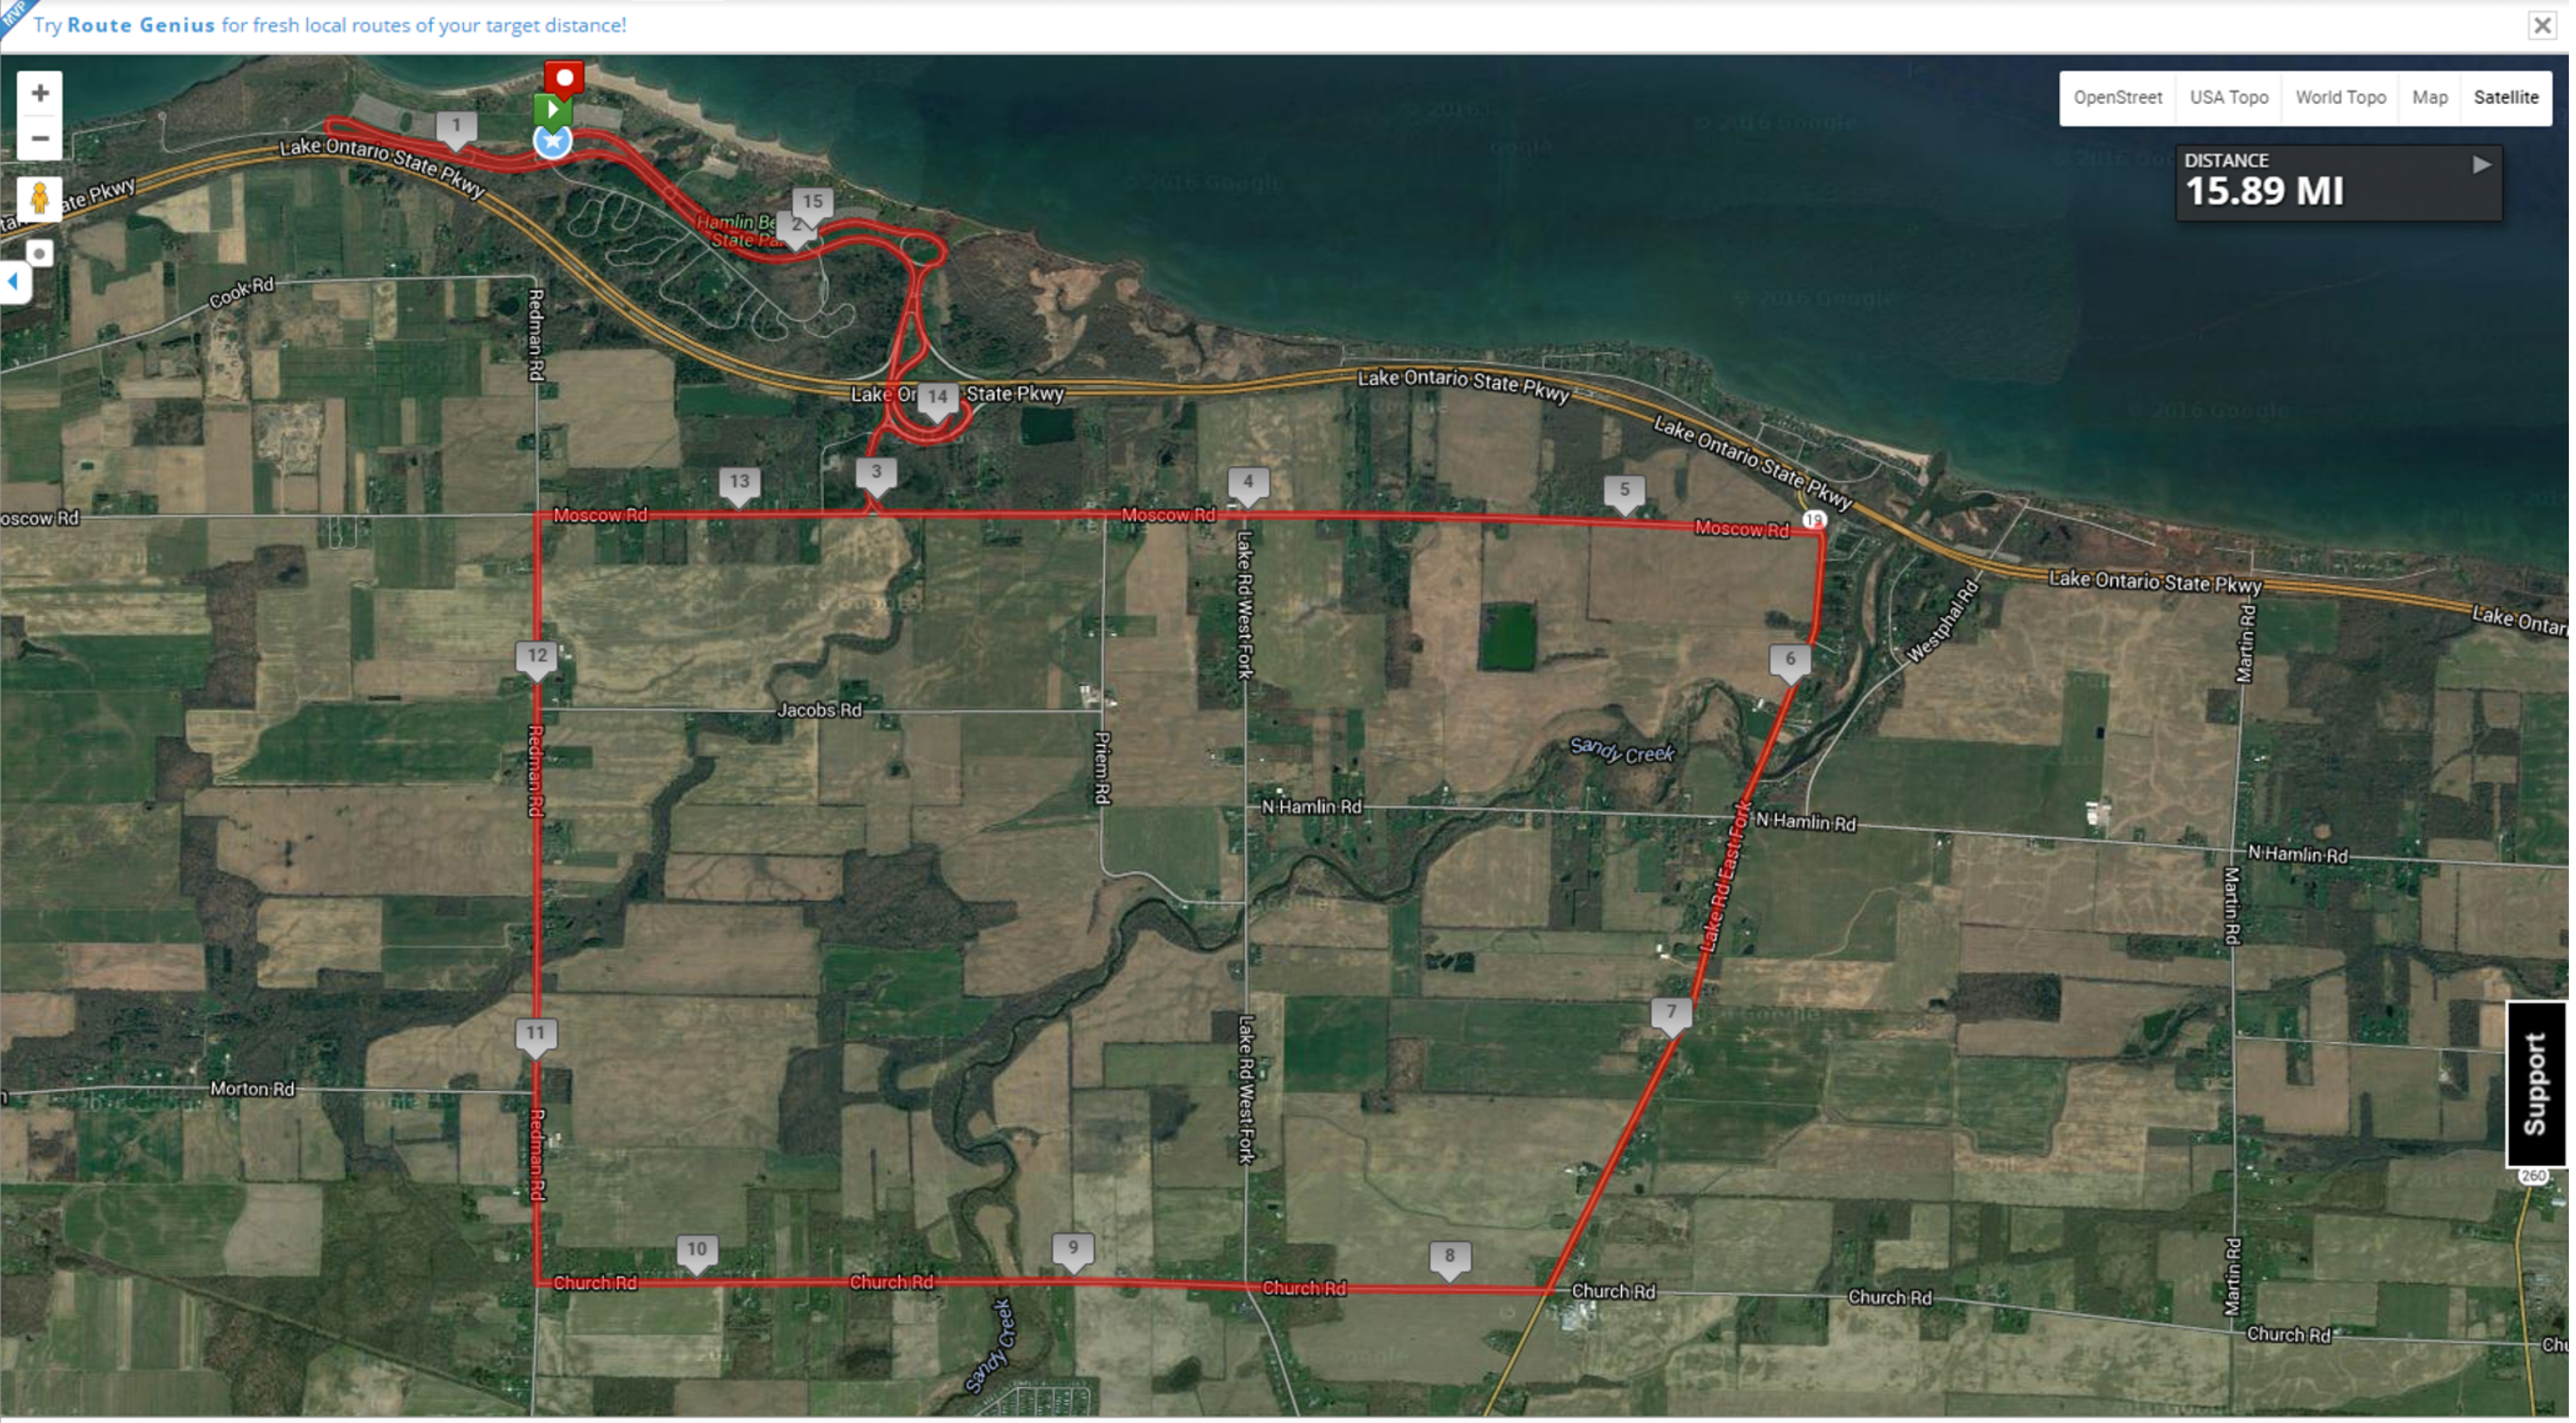

Choose map location

Address or Zip/Postal

[Import](#) | [Use Route Genius](#)

# HBST BIKE 2016

**Begins in:** Hamlin, NY, United States

**Creator:** [Elleneabrenner](#)

**Privacy:** Public

This is a 15.89 mi route in Hamlin, NY, United States. This map was created by [Elleneabrenner](#) on 06/09/2016. [View other maps](#) that [Elleneabrenner](#) has done or find similar maps in [Hamlin](#)

[▶ Directions / Notes](#)

[▶ Elevation](#)

[OpenStreet](#) [USA Topo](#) [World Topo](#) [Map](#) [Satellite](#)

DISTANCE  
**15.89 MI**

**Support**