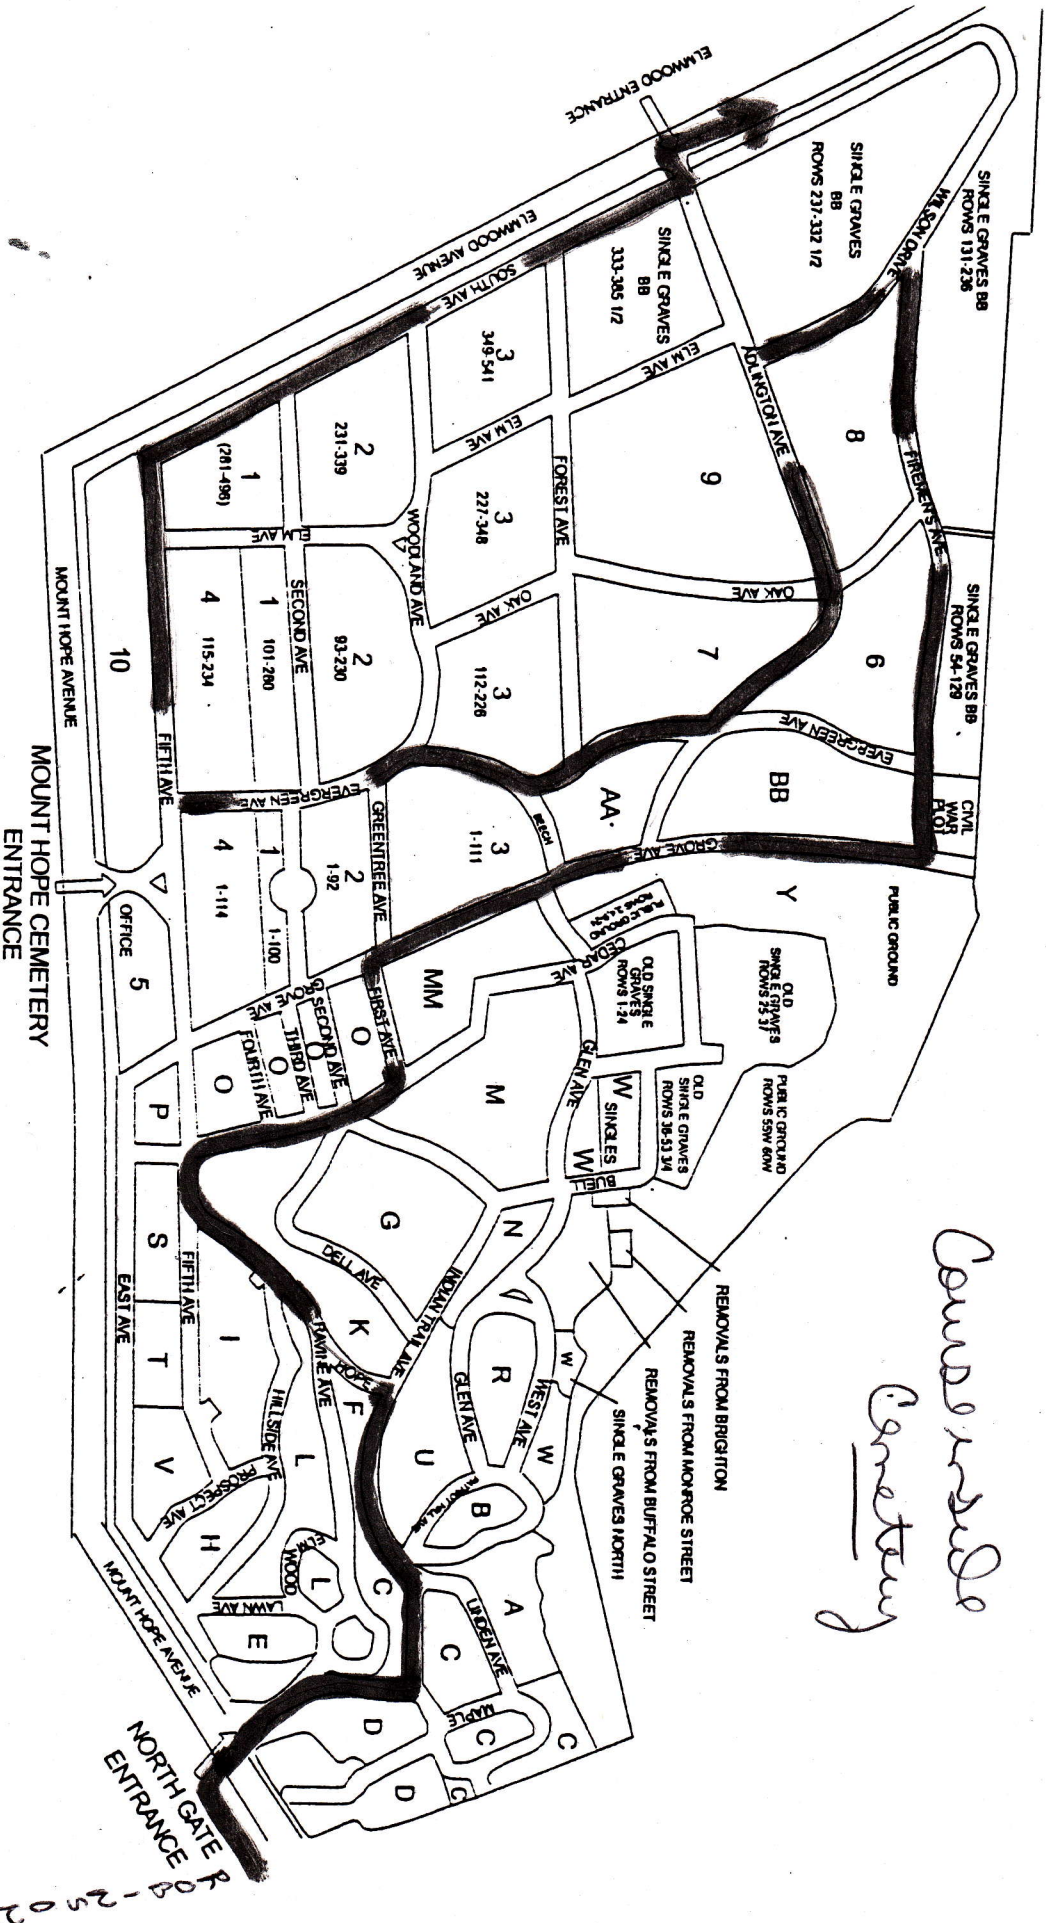

N

MOUNT HOPE CEMETERY

1133 Mount Hope Avenue
Rochester, New York 14620

*Courtesy
Cemetery*

202-25-202