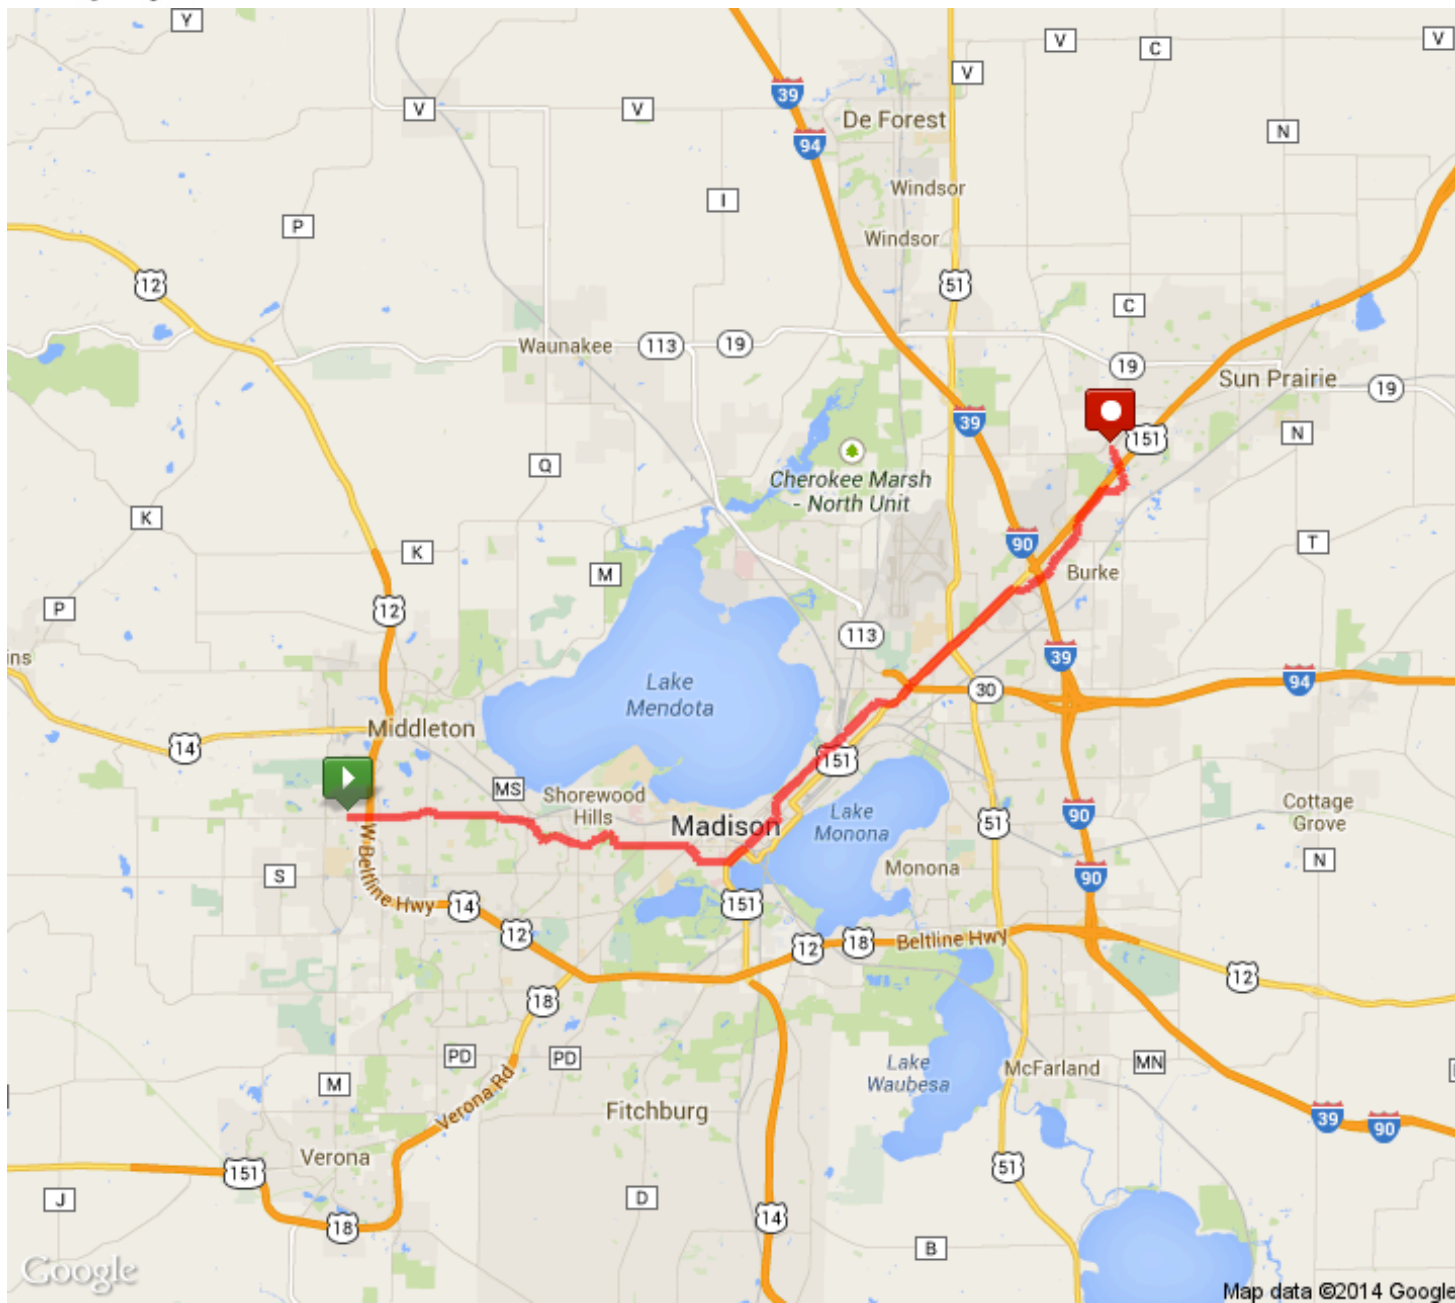

mapmyrun

Run to Sun Challenge

Distance: 18.71 mi

Elevation: 604.98 ft} (Max: 1,082.78 ft)