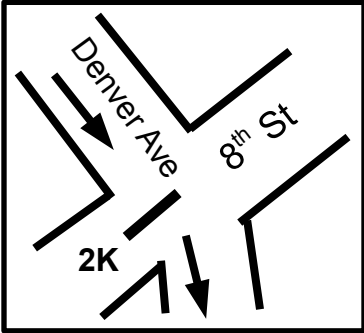

Fleet Feet Blue Dome 5K #5 Tulsa, OK

This course follows the Shortest Possible Route (SPR) over the whole roadway.

USATF Certification
OK15006KH

Effective
01-23-15 to 12-31-25

Measured by
Ken Hardwick
1/20/2015
Ken@KenHardwick.com
405-820-6007

Start & Finish marked
with Nail/Washer
in roadway.

Fleet Feet Blue Dome 10K #2 Tulsa, OK

This course follows the Shortest Possible Route (SPR) over the whole roadway.

USATF Certification
OK15005KH

Effective
01-23-15 to 12-31-25

Measured by
Ken Hardwick
1/20/2015
Ken@KenHardwick.com
405-820-6007

Start & Finish marked
with Nail/Washer
in roadway.