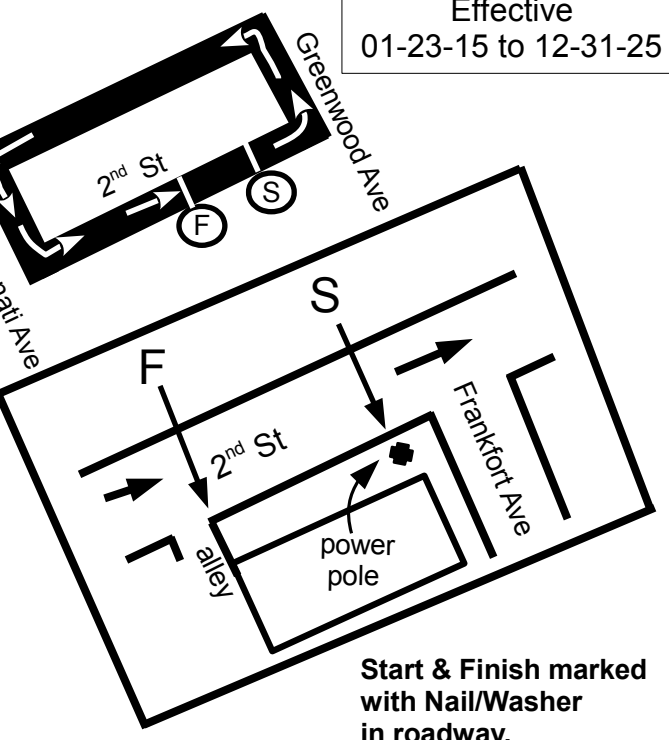

Fleet Feet Blue Dome 5K #5 Tulsa, OK

This course follows the Shortest Possible Route (SPR) over the whole roadway.

USATF Certification
OK15006KH

Effective
01-23-15 to 12-31-25

Measured by
Ken Hardwick
1/20/2015
Ken@KenHardwick.com
405-820-6007

Start & Finish marked
with Nail/Washer
in roadway.

Fleet Feet Blue Dome 10K #2 Tulsa, OK

This course follows the Shortest Possible Route (SPR) over the whole roadway.

USATF Certification
OK15005KH

Effective
01-23-15 to 12-31-25

Measured by
Ken Hardwick
1/20/2015
Ken@KenHardwick.com
405-820-6007

Start & Finish marked
with Nail/Washer
in roadway.