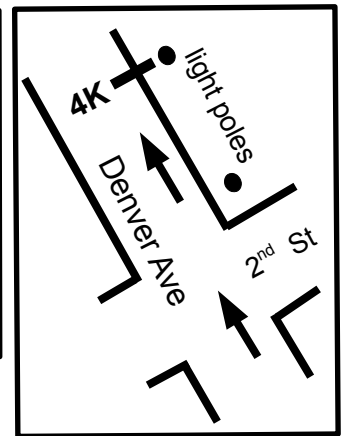

Fleet Feet Blue Dome 5K #5 Tulsa, OK

This course follows the Shortest Possible Route (SPR) over the whole roadway.

USATF Certification
OK15006KH

Effective
01-23-15 to 12-31-25

Measured by
Ken Hardwick
1/20/2015
Ken@KenHardwick.com
405-820-6007

Start & Finish marked
with Nail/Washer
in roadway.

Fleet Feet Blue Dome 10K #2 Tulsa, OK

This course follows the Shortest Possible Route (SPR) over the whole roadway.

USATF Certification
OK15005KH

Effective
01-23-15 to 12-31-25

Measured by
Ken Hardwick
1/20/2015
Ken@KenHardwick.com
405-820-6007

Start & Finish marked
with Nail/Washer
in roadway.