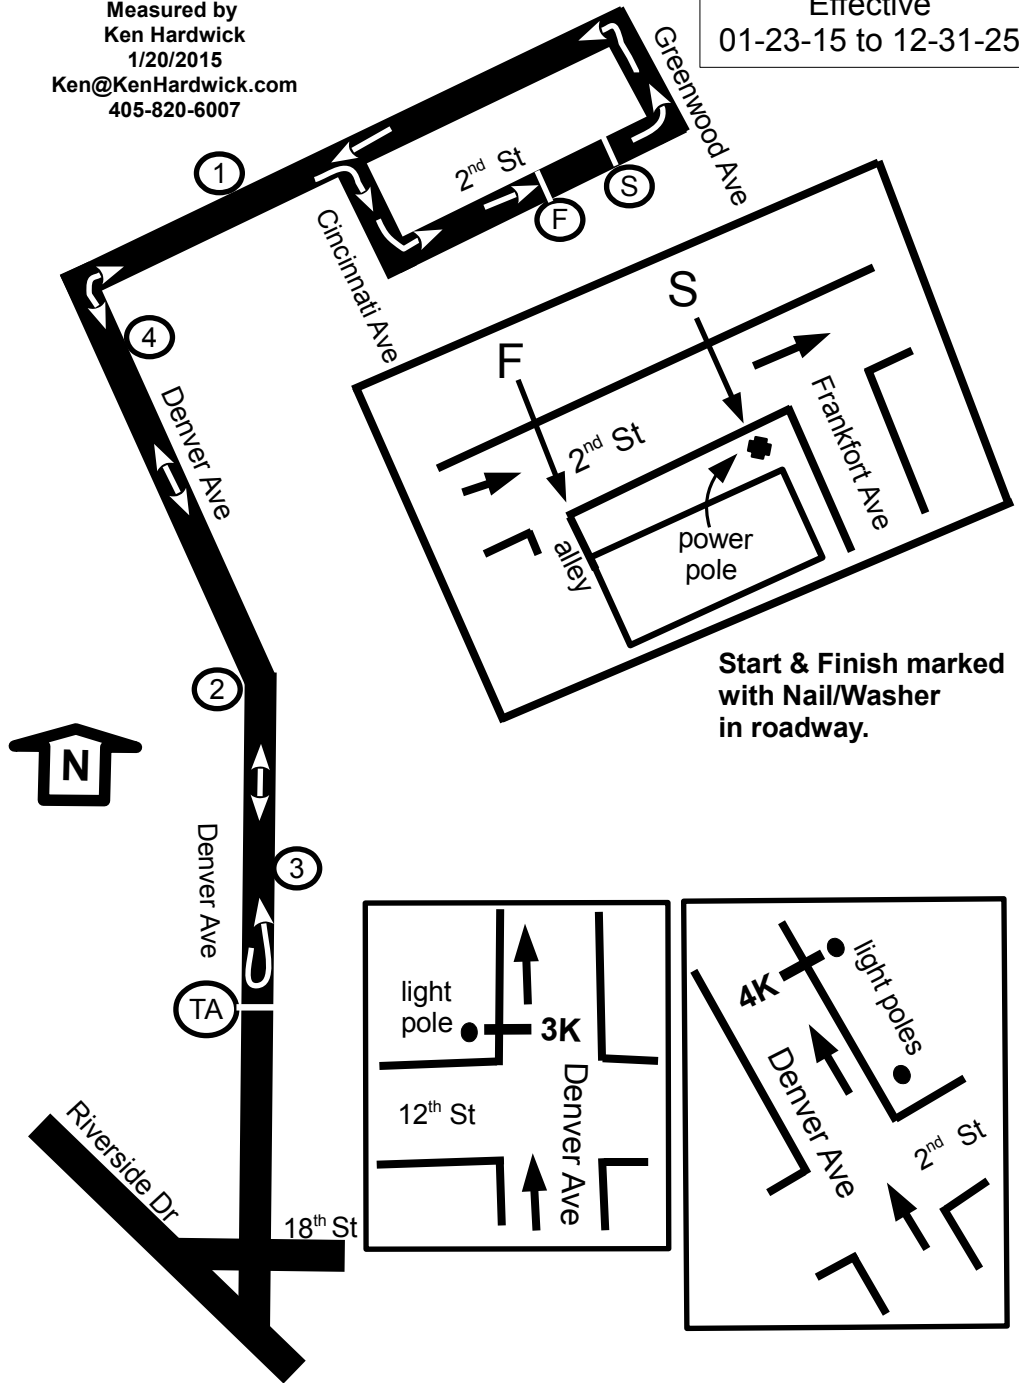

Fleet Feet Blue Dome 5K #5 Tulsa, OK

This course follows the Shortest Possible Route (SPR) over the whole roadway.

USATF Certification
OK15006KH

Effective
01-23-15 to 12-31-25

Measured by
Ken Hardwick
1/20/2015
Ken@KenHardwick.com
405-820-6007

Start & Finish marked
with Nail/Washer
in roadway.

Fleet Feet Blue Dome 10K #2 Tulsa, OK

This course follows the Shortest Possible Route (SPR) over the whole roadway.

USATF Certification
OK15005KH

Effective
01-23-15 to 12-31-25

Measured by
Ken Hardwick
1/20/2015
Ken@KenHardwick.com
405-820-6007

Start & Finish marked
with Nail/Washer
in roadway.