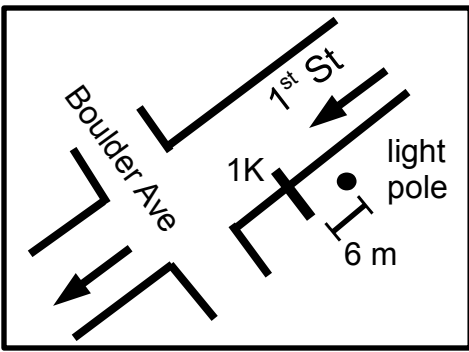

Fleet Feet Blue Dome 5K #5 Tulsa, OK

This course follows the Shortest Possible Route (SPR) over the whole roadway.

USATF Certification
OK15006KH

Effective
01-23-15 to 12-31-25

Measured by
Ken Hardwick
1/20/2015
Ken@KenHardwick.com
405-820-6007

Start & Finish marked
with Nail/Washer
in roadway.

Fleet Feet Blue Dome 10K #2 Tulsa, OK

This course follows the Shortest Possible Route (SPR) over the whole roadway.

USATF Certification
OK15005KH

Effective
01-23-15 to 12-31-25

Measured by
Ken Hardwick
1/20/2015
Ken@KenHardwick.com
405-820-6007

Start & Finish marked
with Nail/Washer
in roadway.