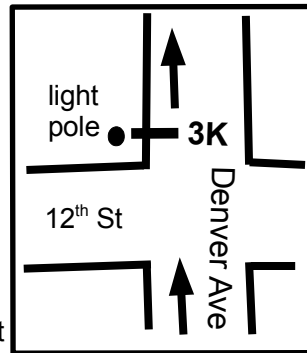

Fleet Feet Blue Dome 5K #5 Tulsa, OK

This course follows the Shortest Possible Route (SPR) over the whole roadway.

USATF Certification
OK15006KH

Effective
01-23-15 to 12-31-25

Measured by
Ken Hardwick
1/20/2015
Ken@KenHardwick.com
405-820-6007

Start & Finish marked
with Nail/Washer
in roadway.

Fleet Feet Blue Dome 10K #2 Tulsa, OK

This course follows the Shortest Possible Route (SPR) over the whole roadway.

USATF Certification
OK15005KH

Effective
01-23-15 to 12-31-25

Measured by
Ken Hardwick
1/20/2015
Ken@KenHardwick.com
405-820-6007

Start & Finish marked
with Nail/Washer
in roadway.