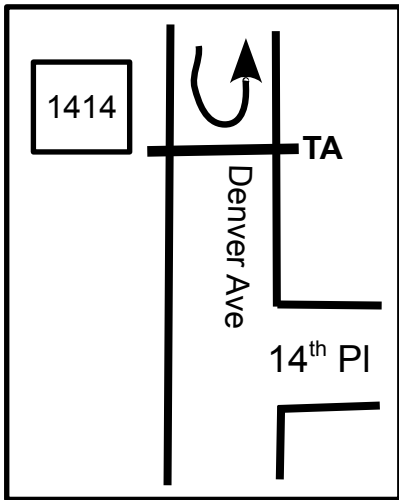

Fleet Feet Blue Dome 5K #5 Tulsa, OK

This course follows the Shortest Possible Route (SPR) over the whole roadway.

USATF Certification
OK15006KH

Effective
01-23-15 to 12-31-25

Measured by
Ken Hardwick
1/20/2015
Ken@KenHardwick.com
405-820-6007

Start & Finish marked
with Nail/Washer
in roadway.

Fleet Feet Blue Dome 10K #2 Tulsa, OK

This course follows the Shortest Possible Route (SPR) over the whole roadway.

USATF Certification
OK15005KH

Effective
01-23-15 to 12-31-25

Measured by
Ken Hardwick
1/20/2015
Ken@KenHardwick.com
405-820-6007

Start & Finish marked
with Nail/Washer
in roadway.