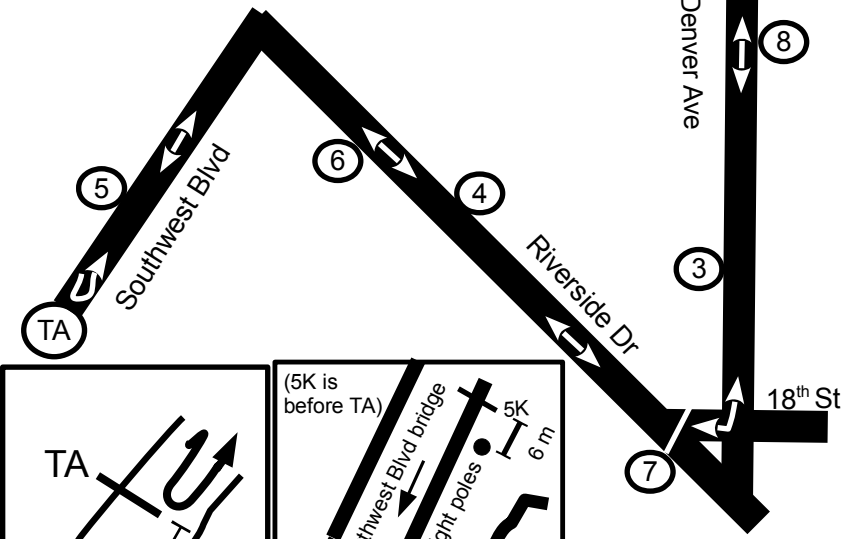

Fleet Feet Blue Dome 5K #5 Tulsa, OK

This course follows the Shortest Possible Route (SPR) over the whole roadway.

USATF Certification
OK15006KH

Effective
01-23-15 to 12-31-25

Measured by
Ken Hardwick
1/20/2015
Ken@KenHardwick.com
405-820-6007

Start & Finish marked
with Nail/Washer
in roadway.

Fleet Feet Blue Dome 10K #2 Tulsa, OK

This course follows the Shortest Possible Route (SPR) over the whole roadway.

USATF Certification
OK15005KH

Effective
01-23-15 to 12-31-25

Measured by
Ken Hardwick
1/20/2015
Ken@KenHardwick.com
405-820-6007

Start & Finish marked
with Nail/Washer
in roadway.