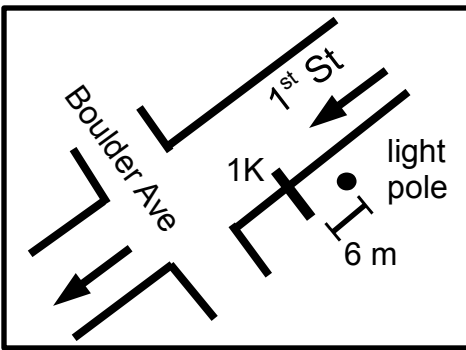

Fleet Feet Blue Dome 5K #5 Tulsa, OK

This course follows the Shortest Possible Route (SPR) over the whole roadway.

USATF Certification
OK15006KH

Effective
01-23-15 to 12-31-25

Measured by
Ken Hardwick
1/20/2015
Ken@KenHardwick.com
405-820-6007

Start & Finish marked
with Nail/Washer
in roadway.

Fleet Feet Blue Dome 10K #2 Tulsa, OK

This course follows the Shortest Possible Route (SPR) over the whole roadway.

USATF Certification
OK15005KH

Effective
01-23-15 to 12-31-25

Measured by
Ken Hardwick
1/20/2015
Ken@KenHardwick.com
405-820-6007

Start & Finish marked
with Nail/Washer
in roadway.