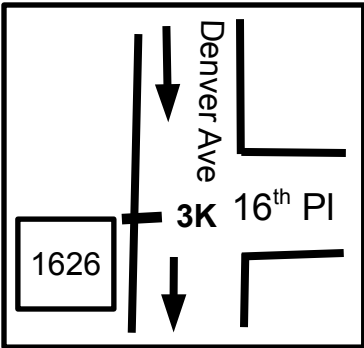

Fleet Feet Blue Dome 5K #5 Tulsa, OK

This course follows the Shortest Possible Route (SPR) over the whole roadway.

USATF Certification
OK15006KH

Effective
01-23-15 to 12-31-25

Measured by
Ken Hardwick
1/20/2015
Ken@KenHardwick.com
405-820-6007

Start & Finish marked
with Nail/Washer
in roadway.

Fleet Feet Blue Dome 10K #2 Tulsa, OK

This course follows the Shortest Possible Route (SPR) over the whole roadway.

USATF Certification
OK15005KH

Effective
01-23-15 to 12-31-25

Measured by
Ken Hardwick
1/20/2015
Ken@KenHardwick.com
405-820-6007

Start & Finish marked
with Nail/Washer
in roadway.