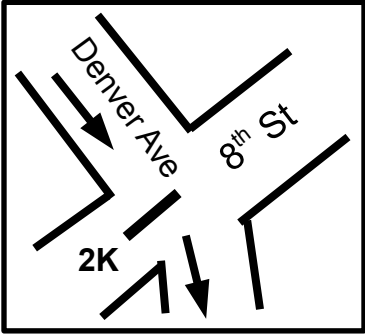

Fleet Feet Blue Dome 5K #5 Tulsa, OK

This course follows the Shortest Possible Route (SPR) over the whole roadway.

USATF Certification
OK15006KH

Effective
01-23-15 to 12-31-25

Measured by
Ken Hardwick
1/20/2015
Ken@KenHardwick.com
405-820-6007

Start & Finish marked
with Nail/Washer
in roadway.

Fleet Feet Blue Dome 10K #2 Tulsa, OK

This course follows the Shortest Possible Route (SPR) over the whole roadway.

USATF Certification
OK15005KH

Effective
01-23-15 to 12-31-25

Measured by
Ken Hardwick
1/20/2015
Ken@KenHardwick.com
405-820-6007

Start & Finish marked
with Nail/Washer
in roadway.