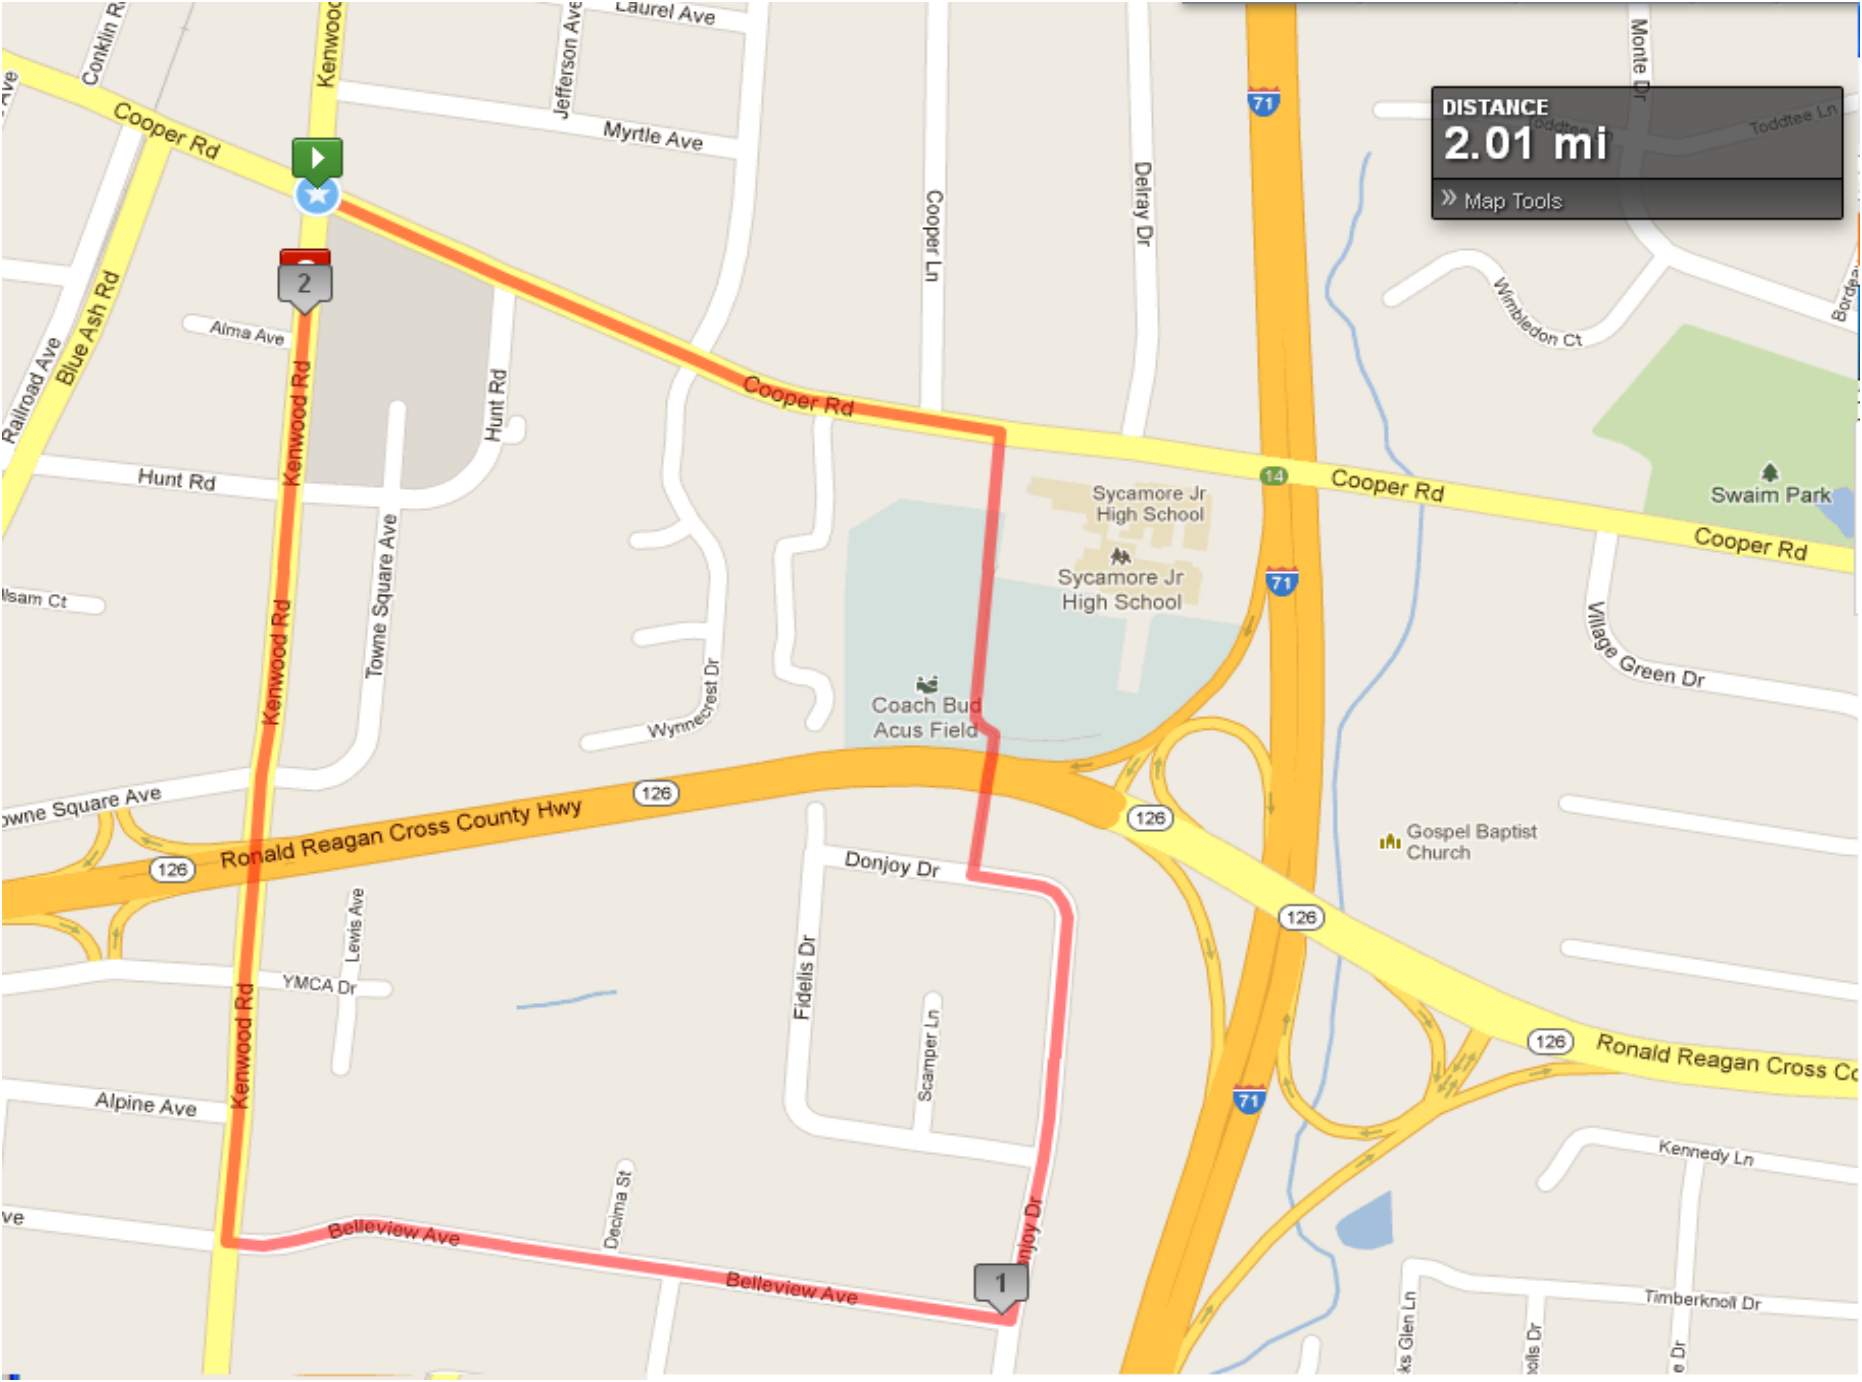

DISTANCE
2.01 mi

» Map Tools

Sycamore Jr High School
Sycamore Jr High School

Coach Bud Acus Field

Swaim Park

Gospel Baptist Church

126

126

126

126

126

71

71

2

1