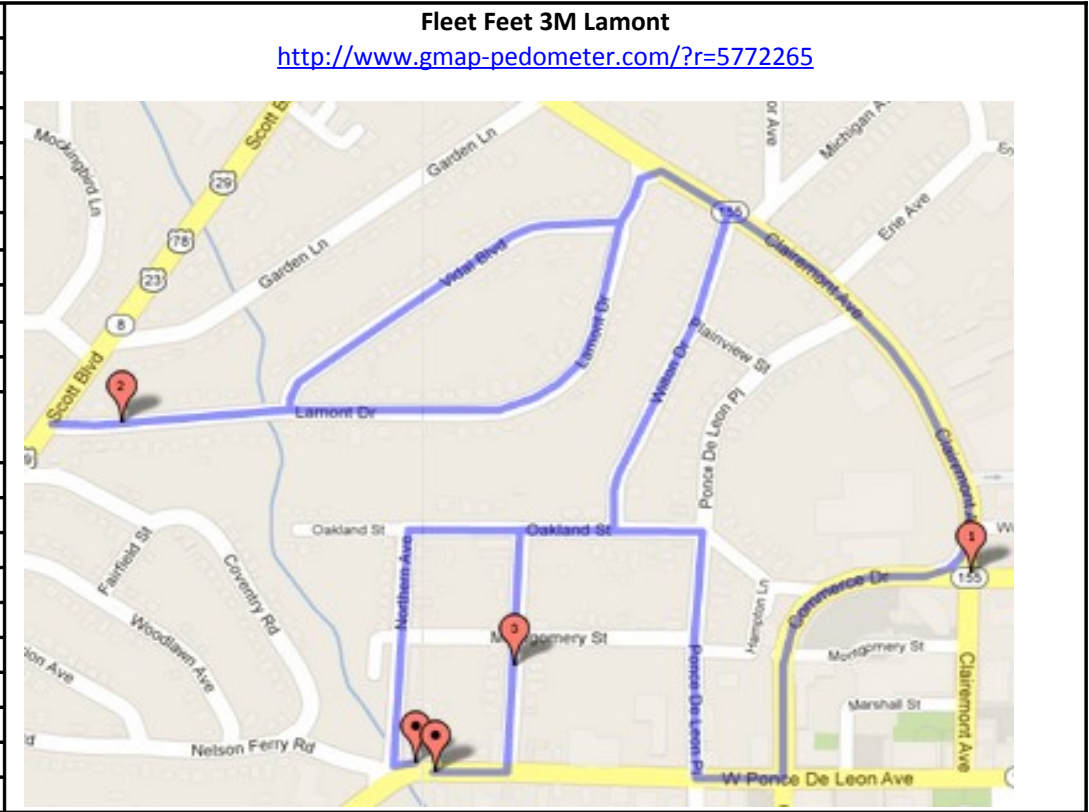

# FLEET FEET DECATUR

431 W Ponce de Leon Ave (across from the Post Office) Decatur, GA

www.fleetfeetdecatour.com 404-371-0208

<b>Distance = 3.1 miles</b>
<b>Street Directions</b>
Start at Fleet Feet
Right on Northern Ave
Right on Oakland St
Right on Ponce de Leon Pl
Left on Ponce de Leon Ave
left on Commerce Dr
Left on Clairemont Ave
Left on Lamont Dr
At Scott Blvd turn around on Lamont Dr
Left on Vidal Blvd
Left on Lamont Dr
Right on Clairemont Ave
Right on Wilton Dr
Right on Oakland St
Left on Fairview Ave
Right on Ponce de Leon Ave
End at Fleet Feet

**PLEASE BE SAFE! - RUNNERS ASSUME ALL RISK**

- Be seen - wear light/reflective material
- Watch for and give cars leeway
- Don't trip - watch your footing
- Stay alert and aware
- Obey traffic signals
- Carry identification
- Carry a cell phone - dial 911 for emergency
- Adjust for weather conditions
- Stay hydrated