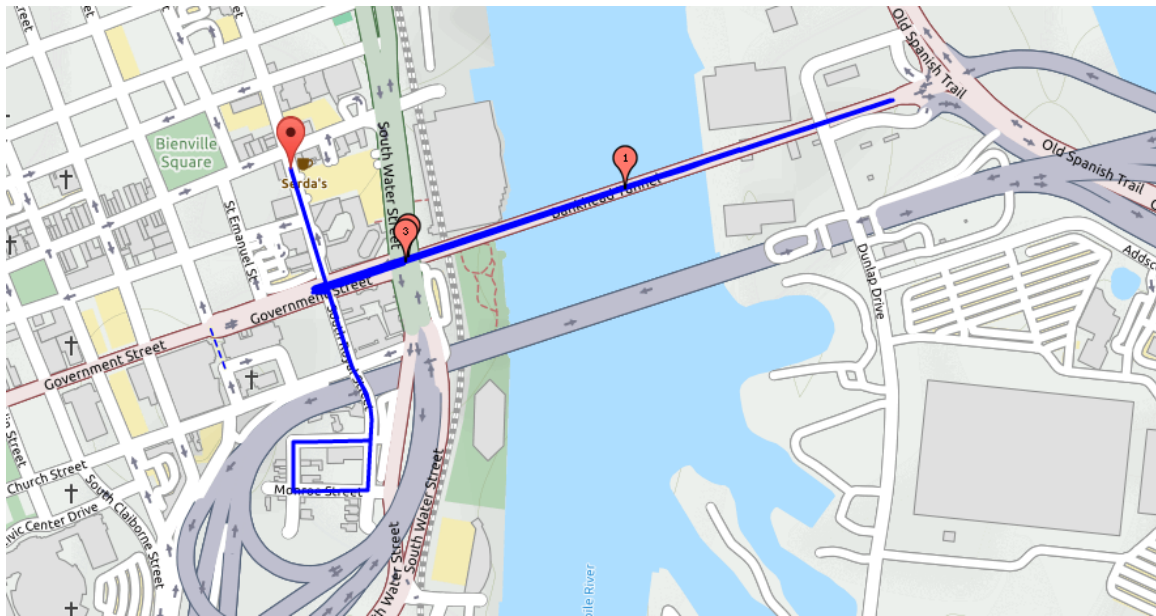

1.6MILE ROUTE

Serda's to the end of the TUNNEL & BACK to Serda's

3.2MILES ROUTES

Serda's to the end of the tunnel, then around Fort Conde, back to the tunnel & Back to Serda's