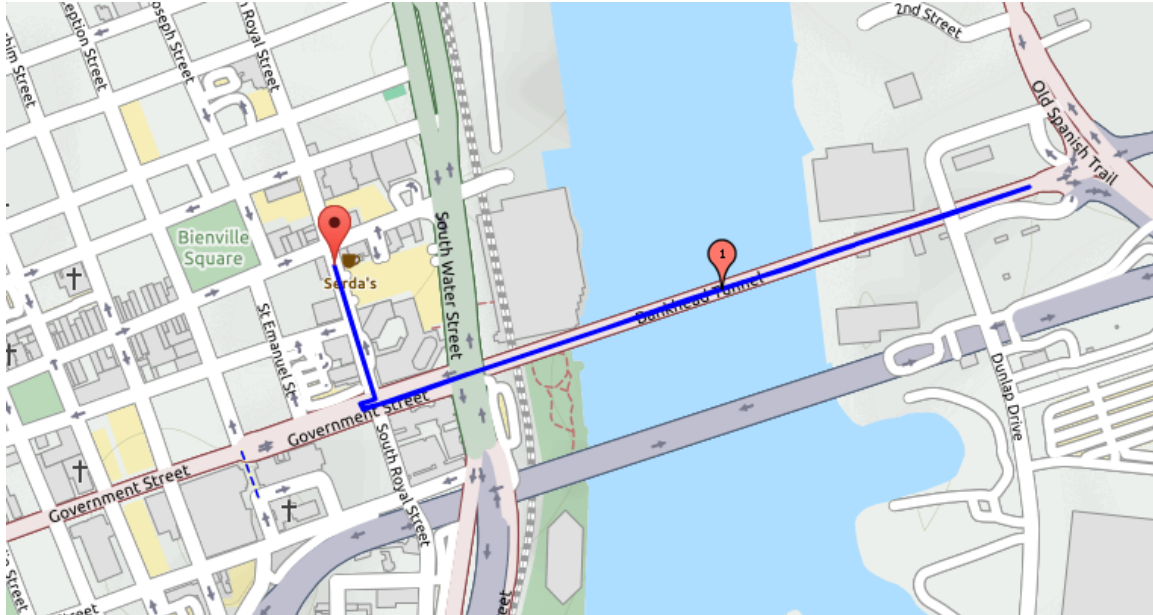

1.6MILE ROUTE

Serda's to the end of the TUNNEL & BACK to Serda's

3.2MILES ROUTES

Serda's to the end of the tunnel, then around Fort Conde, back to the tunnel & Back to Serda's