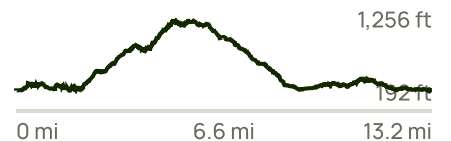

Scale 1: 33470 Datum WGS84

Gain: 1423.88 ft Loss: 1417.32 ft

Modified Fall Classic Half Marathon
Chico, CA