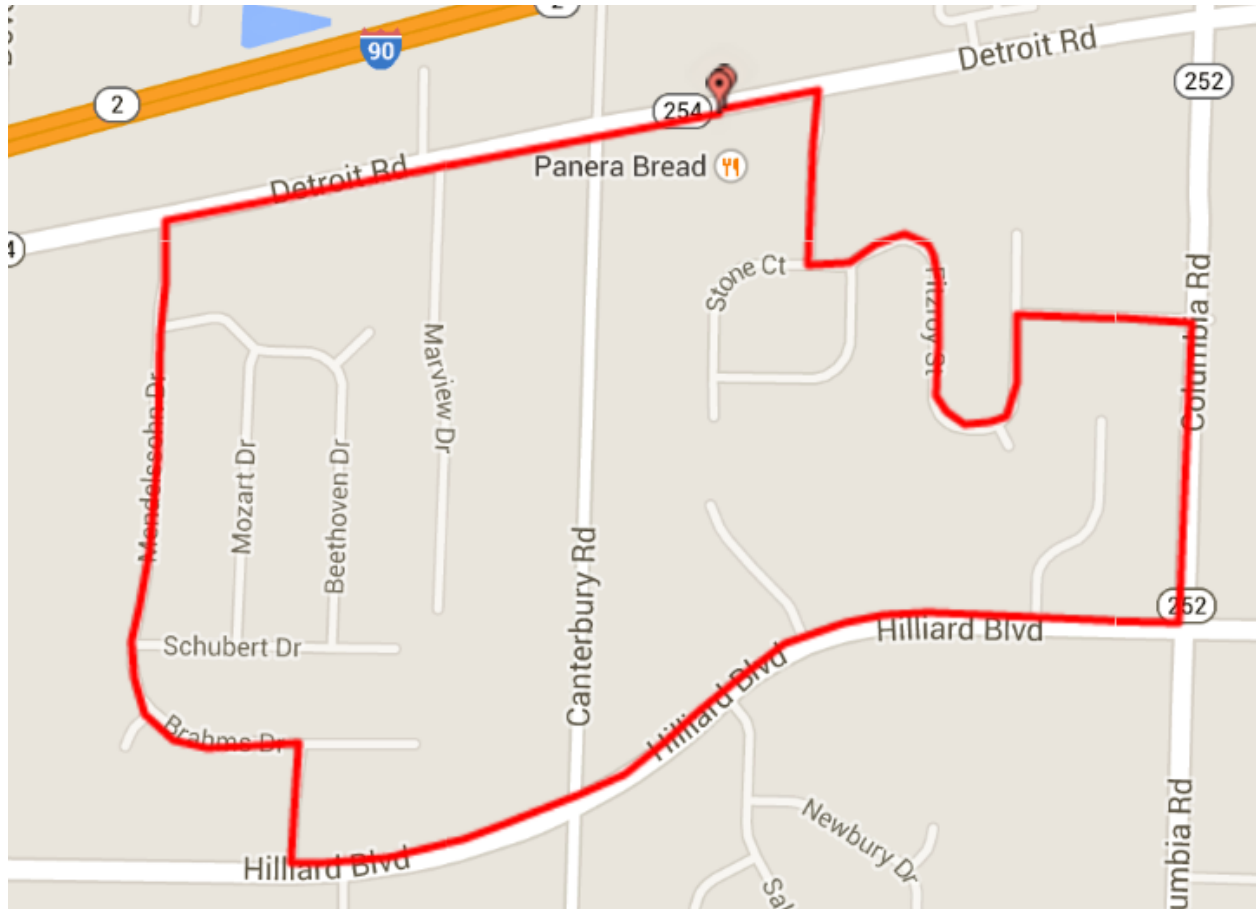

3-Mile Fleet Feet Westlake Route

- Start in front of store and head east toward Columbia Rd.
- RIGHT onto Cobblestone Chase
- LEFT onto Stone Ct.
- VEER LEFT onto Fitzroy St., which rounds into Adelaide St.
- RIGHT onto Sherbrook Ave.
- RIGHT onto Columbia Rd.
- RIGHT onto Hilliard Blvd.
- RIGHT onto Strauss Dr.
- LEFT onto Brahms Dr., which turns into Mendelsohn Dr.
- RIGHT onto Detroit Rd. and end at Fleet Feet.