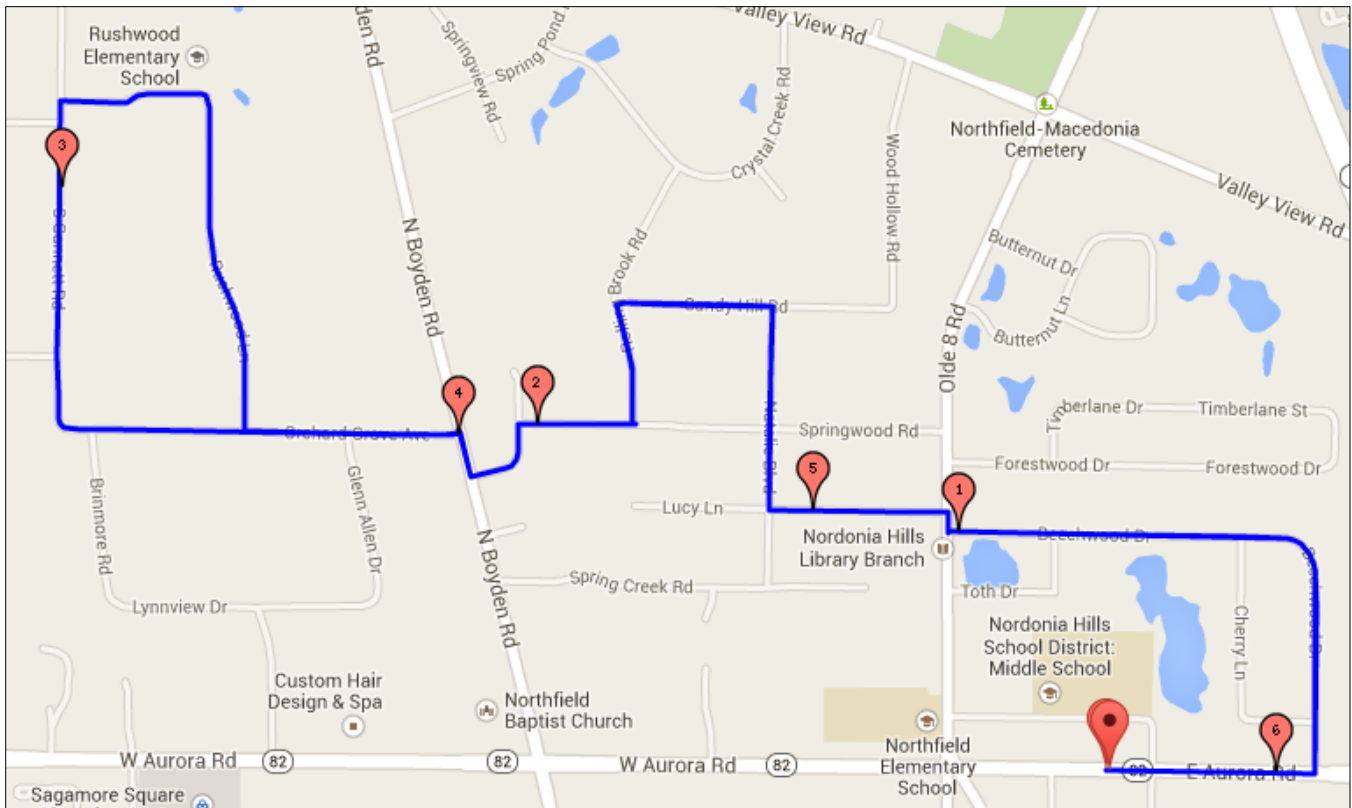

Fleet Feet Northfield – Six-Mile Route

1. Head east on Route 82.
2. Left on Beechwood.
3. Right on Olde 8 Road.
4. Left on Lucy.
5. Right on Natalie.
6. Left on Sandy Hill.
7. Left on Rolling Brook.
8. Right on Springwood.
9. Left on Springledge.
10. Right on Boyden.
11. Left on Orchard Grove.
12. Follow road right (90-degree turn) toward Paul Pine/Gannett.
13. Right on Rushwood Lane/bus entrance to elementary school (just past the school speed limit sign).
14. Right on Rushwood Lane.
15. Left on Orchard Grove.
16. Right on Boyden.
17. Left on Springledge.
18. Right on Springwood.
19. Left on Rolling Brook.
20. Right on Sandy Hill.
21. Right on Natalie.
22. Left on Lucy.
23. Right on Olde 8.
24. Left on Beechwood.
25. Right on 82 back to the store.