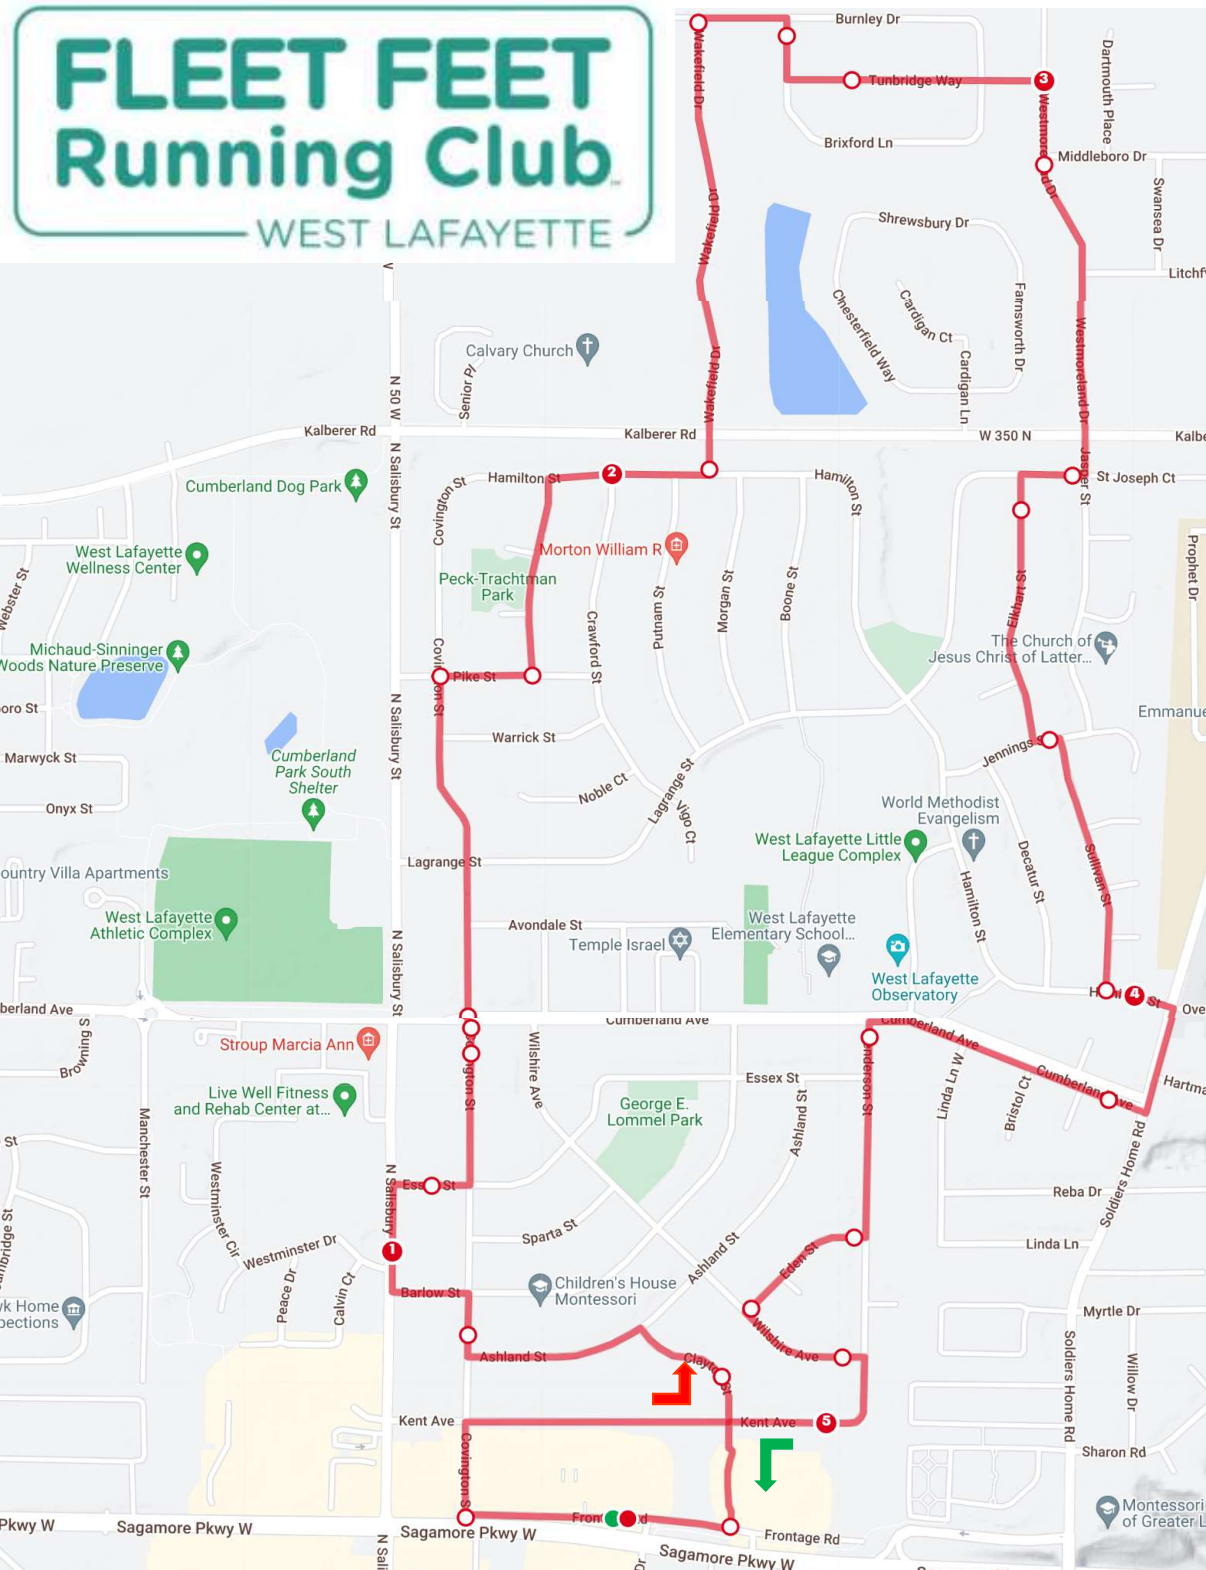

FLEET FEET Running Club

WEST LAFAYETTE

Christmas Lights 5.25

Start: Flower bed by 5/3 Bank

1. Turn RIGHT to Covington
2. RIGHT at Covington to Kent
3. Turn RIGHT at Kent to Clayton
4. LEFT on Clayton to Ashland
5. Turn LEFT on Ashland to Covington
6. RIGHT at Covington to Barlow
7. LEFT on Barlow to Salisbury
8. RIGHT at Salisbury to Essex
9. Turn RIGHT on Essex to Covington
10. LEFT at Covington to Pike
11. RIGHT on Pike to DuBois
12. LEFT on DuBois to Hamilton
13. RIGHT at Hamilton to Wakefield
14. LEFT on Wakefield (crossing Kalberer) to Burley
15. RIGHT on Burley to Brixford
16. Turn RIGHT at Brixford to Tunbridge Way
17. LEFT on Tunbridge Way to Westmoreland
18. RIGHT on Westmoreland (crossing Kalberer) to LaGrange
19. RIGHT at LaGrange to Elkhart
20. LEFT on Elkhart to Jennings
21. Turn LEFT at Jennings to Sullivan
22. RIGHT on Sullivan to Hamilton
23. LEFT at Hamilton to Soldiers Home Rd
24. RIGHT at Soldiers Home Rd to Cumberland
25. Turn RIGHT on Cumberland to Henderson
26. RIGHT at Henderson to Eden
27. Turn RIGHT on Eden to Wilshire
28. LEFT on Wilshire to Henderson
29. RIGHT on Henderson to Clayton
30. LEFT on Clayton to the path passing ALDI
31. Take the path to frontage road and turn RIGHT to 5/3 Bank