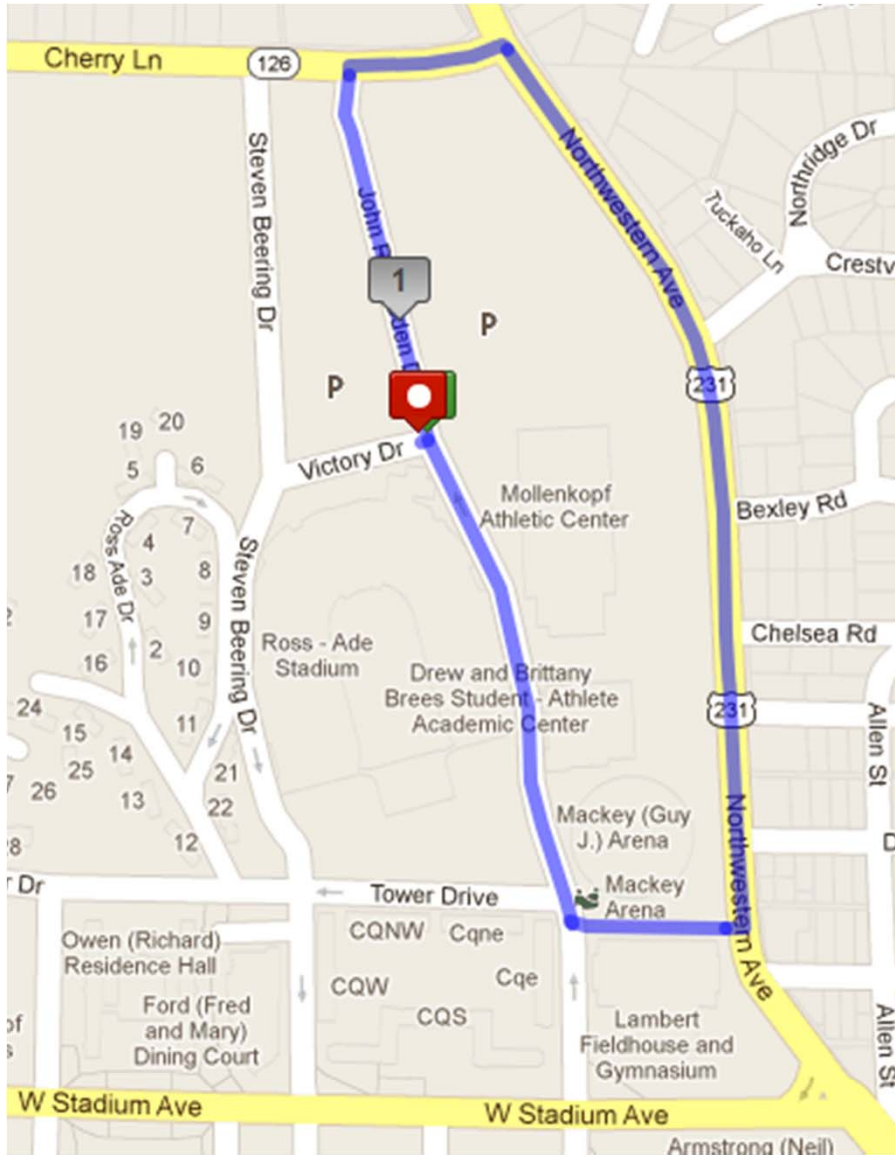

Course in map view

Fleet Feet 1.02 Northwestern

1. Start at intersection Victory Dr. & Wooden Dr. (by the Purdue Pride store)
2. Go to down (south) Wooden Drive to Lambert Fieldhouse- **0.24 mile**
3. Turn left onto access road between Mackey & Lambert and go to Northwestern. - **0.08 mile**
4. Turn left and follow sidewalk up Northwestern to Cherry Lane. – **0.45 mile**
5. Turn left onto Cherry Lane (stay on grass) and go to Wooden Dr. - **0.07 mile**
6. Turn left onto Wooden Dr. and go to Victory Dr. - **0.25 mile**
7. **Total loop is 1.02 mile**