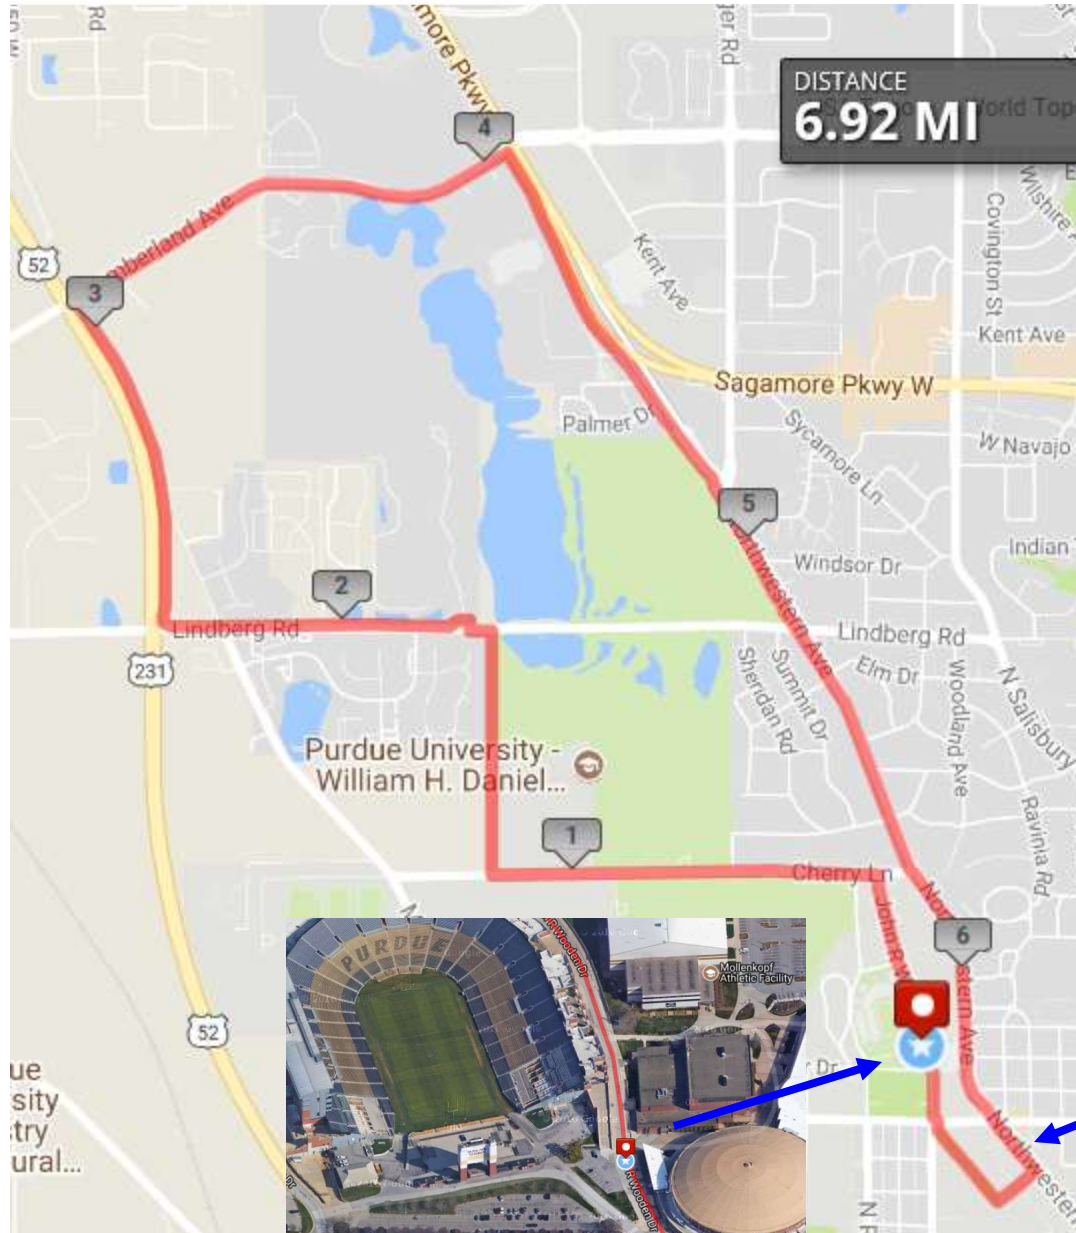

# FLEET FEET Running Club

WEST LAFAYETTE

## Ross-Ade Stadium 6.92

**Start:** Parking Lot at SE corner of Ross-Ade (base of stairs)

1. LEFT on John Wooden Dr to Cherry Ln
2. LEFT on Cherry Ln to path past golf course
3. RIGHT on path to Lindberg Rd, cross Lindberg
4. LEFT on Lindberg to US 231
5. RIGHT on US 231 path to Cumberland Ave
6. RIGHT on Cumberland to Sagamore Pkwy
7. RIGHT on Sagamore Pkwy path, to Northwestern
8. Stay on path along Northwestern, cross Lindberg
9. Stay on sidewalk along Northwestern, cross W Stadium Ave, go past Physics Bldg.
10. RIGHT on sidewalk past Physics Bldg to Engr Mall
11. RIGHT on Stadium Mall path just past Forney Hall
12. Cross W Stadium Ave, run north along John Wooden Drive to NW corner of Mackey Arena.
13. NW corner of Mackey Arena - **Stop**