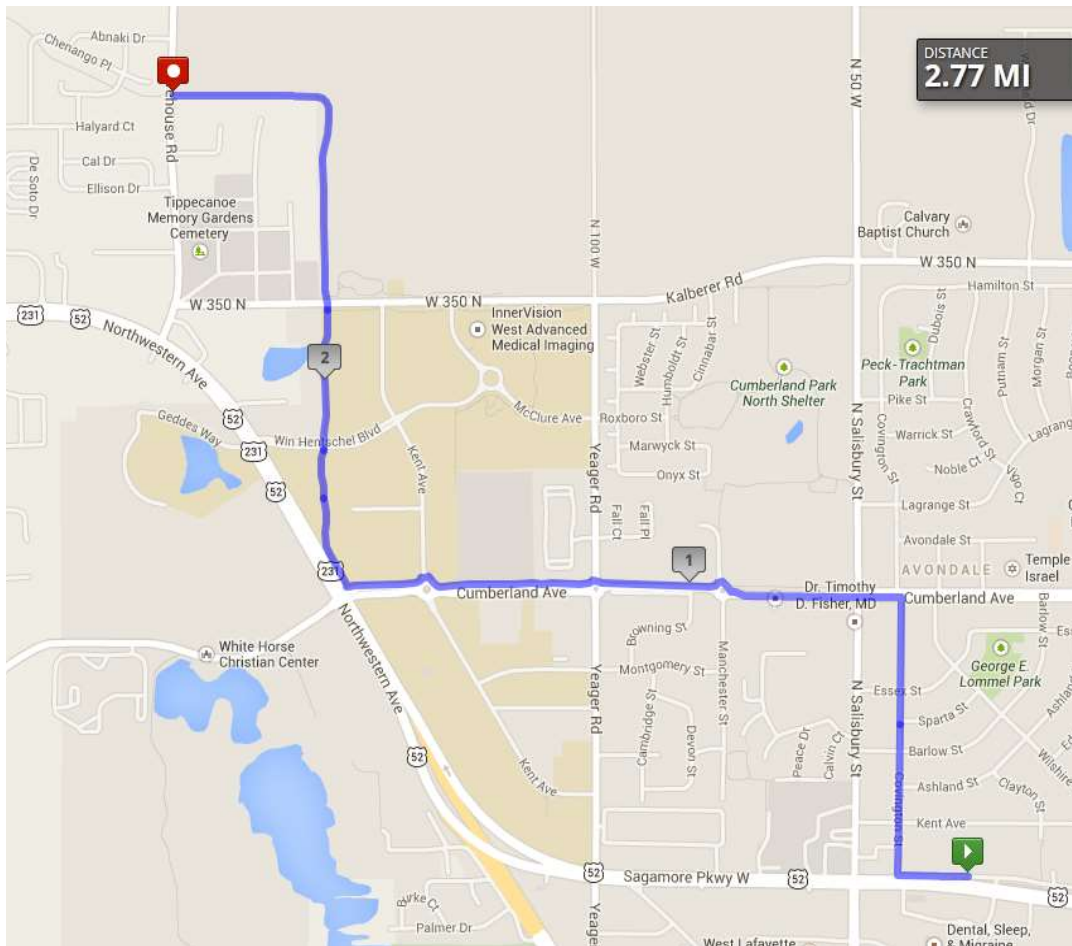

FLEET FEET Running Club

WEST LAFAYETTE

Morehouse OB 5.54

Start: Flower bed by 5/3 Bank

1. Go RIGHT to Covington
2. Go RIGHT at Covington to Cumberland
3. Go LEFT at Cumberland to US 52
4. DO NOT CROSS US 52.
5. Turn RIGHT onto trail and go behind Purdue Federal Credit Union
6. Follow path to Kalberer
7. Cross over Kalberer
8. Take path to Morehouse
9. Turn around and go back the way you came