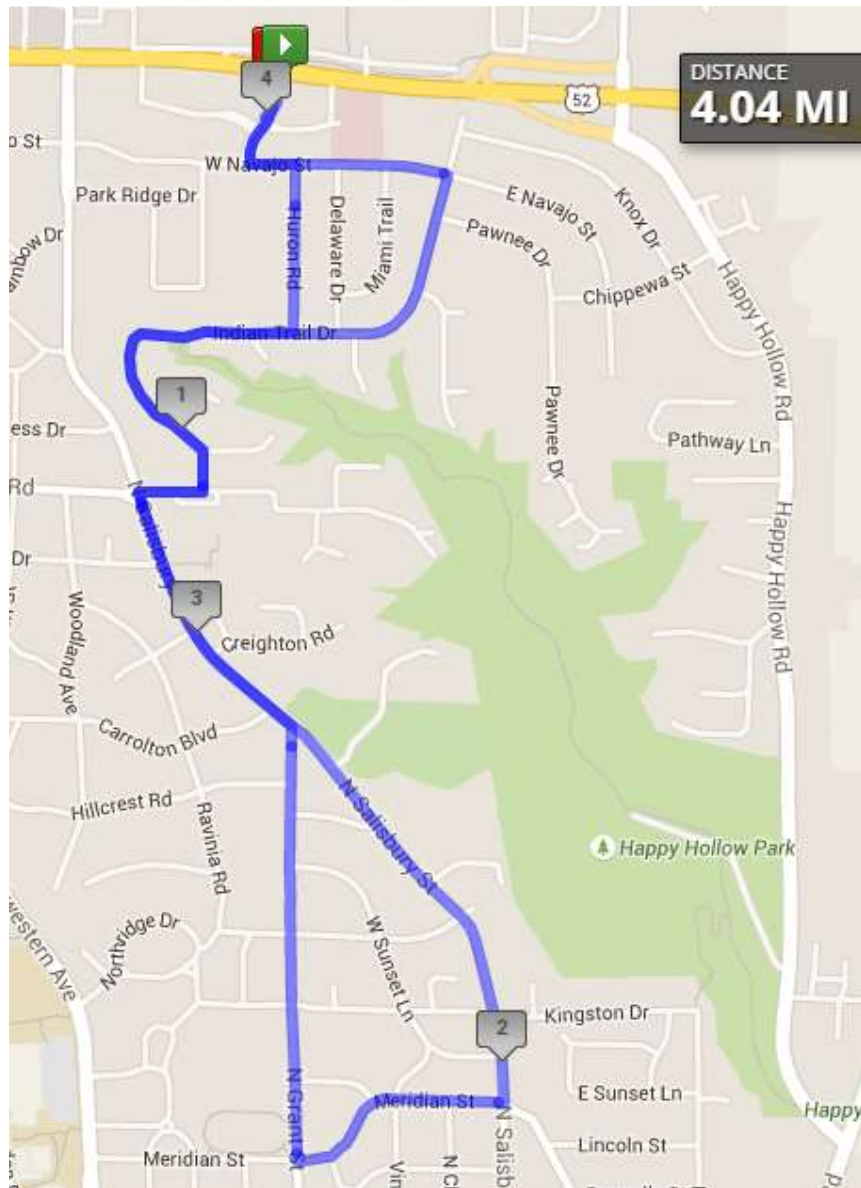

FLEET FEET Running Club

WEST LAFAYETTE

Meridian 4.04

Start: Crew Carwash at US-52 stoplight

1. Take Nighthawk to Navajo
2. LEFT at Navajo to Indiana Trail
3. RIGHT at Indiana Trail to Lindberg
4. Turn RIGHT at Lindberg to Salisbury
5. LEFT at Salisbury to Meridian
6. RIGHT at Meridian to Grant
7. Turn RIGHT on Grant to Salisbury
8. LEFT at Salisbury to Lindberg
9. RIGHT at Lindberg to Indian Trail
10. LEFT at Indian Trail to Huron
11. Turn LEFT at Huron to Navajo
12. LEFT at Navajo to Nighthawk
13. RIGHT at Nighthawk to US-52
14. US-52 stoplight - **Stop**