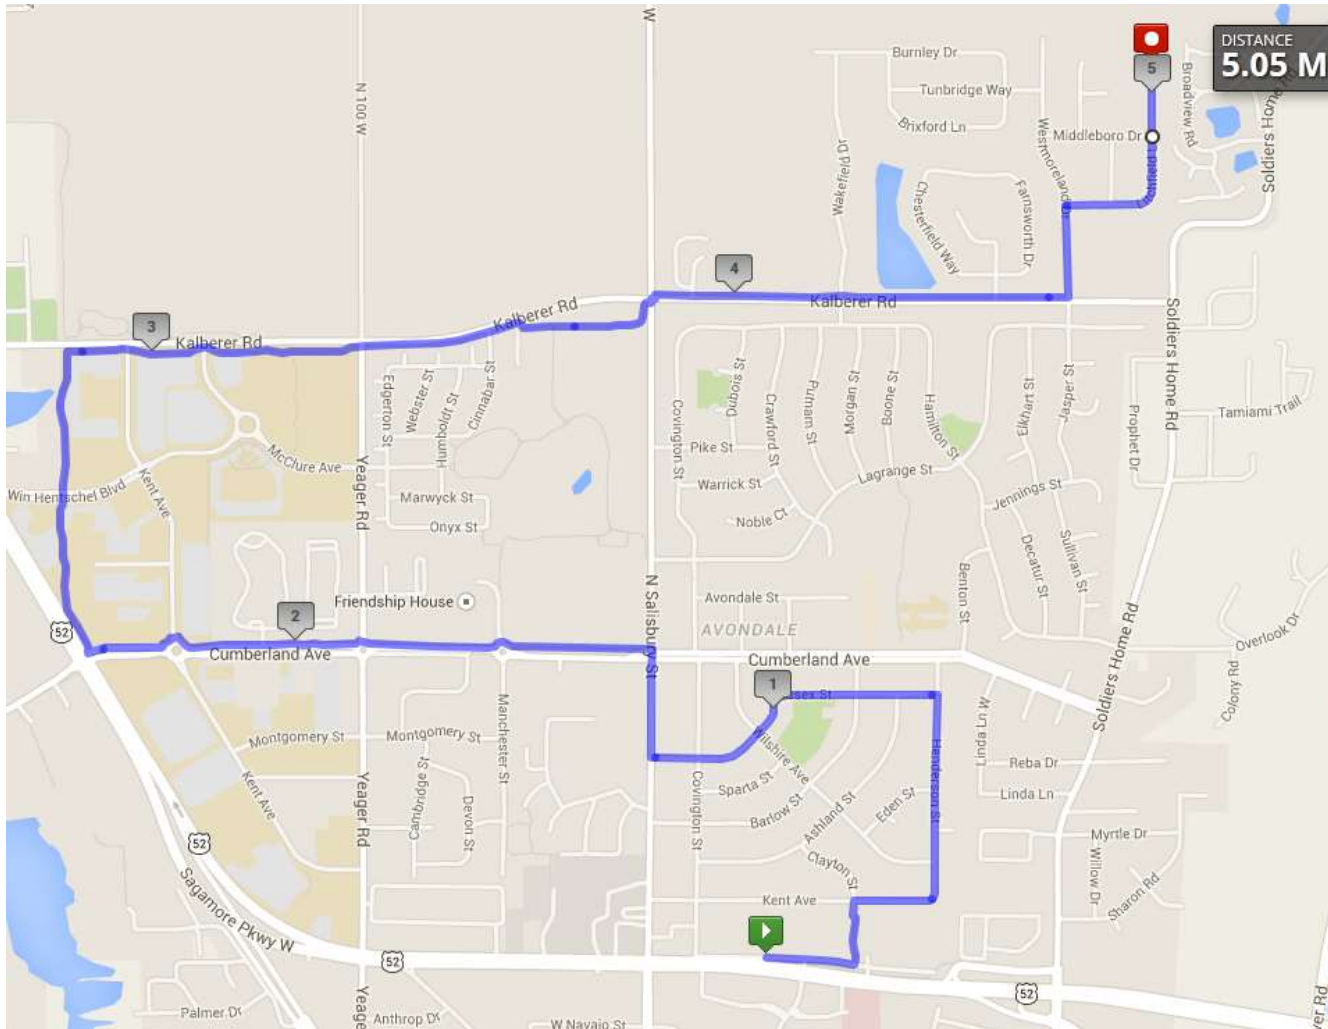

FLEET FEET Running Club

WEST LAFAYETTE

Litchfield 10.10 OB

Start: Flower bed by 5/3 Bank

1. Turn LEFT towards ALDI
2. LEFT on path by ALDI to Kent
3. Turn RIGHT on Kent to Henderson
4. LEFT on Henderson to Essex
5. Turn LEFT on Essex to Salisbury
6. RIGHT on Salisbury to Cumberland
7. LEFT on Cumberland path (football field side) to US-52.
8. RIGHT at path by US-52 to Kalberer. DO NOT CROSS US-52
9. RIGHT at Kalberer and follow path to Salisbury stop light
10. Cross stoplight and veer left to take path on Kalberer (the Green Tree Retirement side)
11. Follow path to Westmoreland
12. LEFT at Westmoreland to Litchfield
13. RIGHT at Litchfield and go to end of Litchfield cul-de-sac
14. **TURN AROUND and go back the way you came for the second half**
15. 5/3 Bank - **Stop**