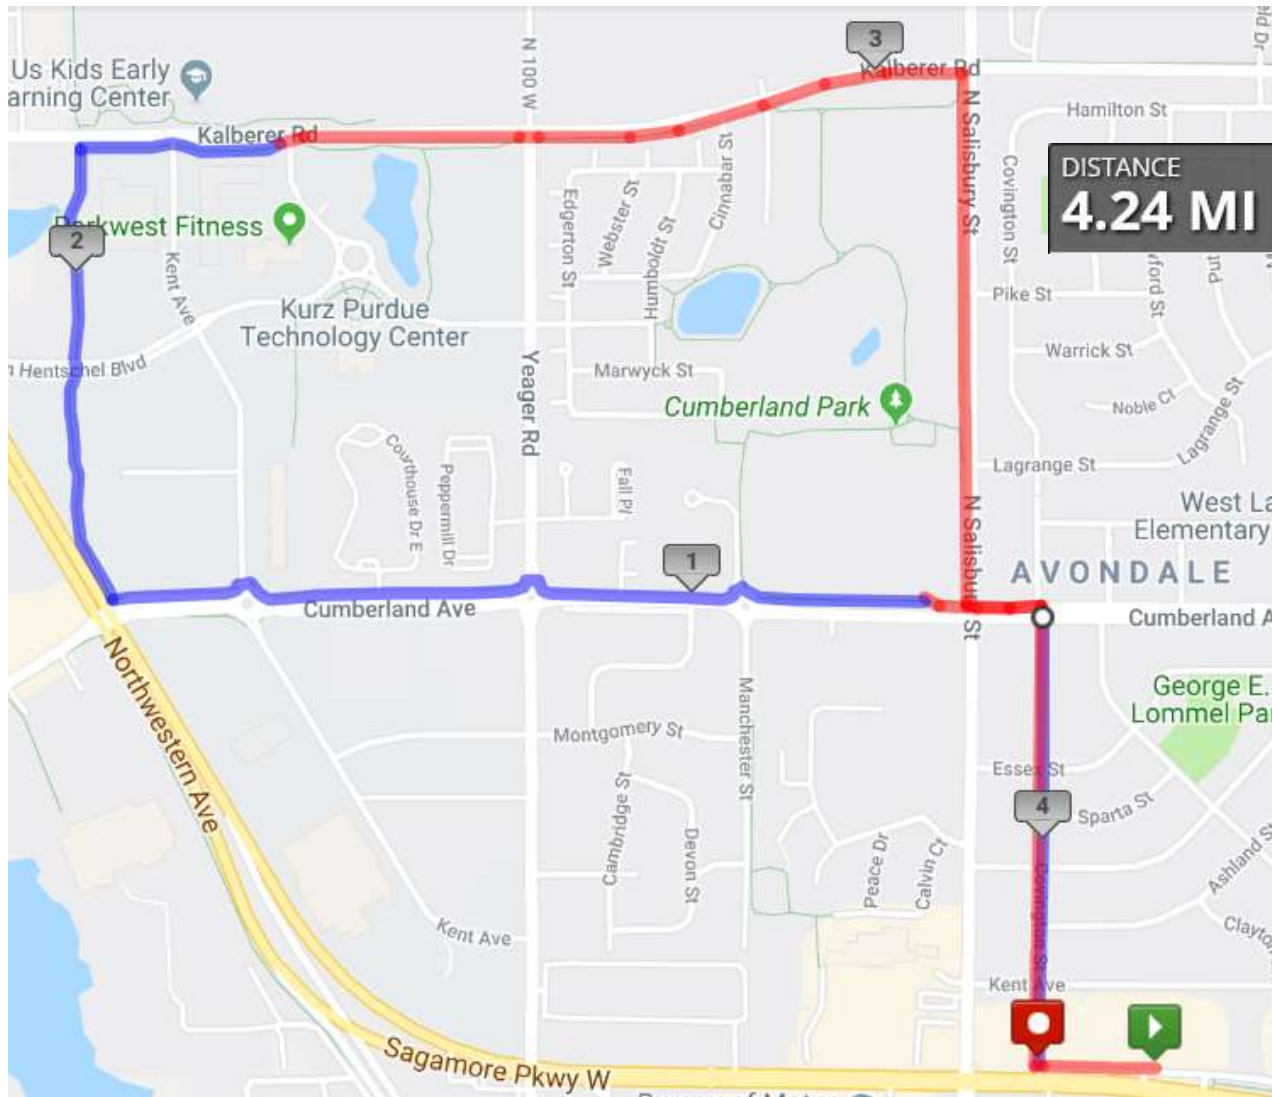

FLEET FEET Running Club

WEST LAFAYETTE

Kalberer-Salisbury 4.24

Start: Flower bed by 5/3 Bank

1. Go **RIGHT** to Covington
2. **RIGHT** on Covington to Cumberland
3. **LEFT** at Cumberland to path at US-52
4. **RIGHT** turn onto path and follow north to Kalberer passing credit union
5. **RIGHT** on path at Kalberer and follow to McClure Ave.
6. At McClure, take sidewalk along Kalberer (path is closed due to construction) to Salisbury
7. **RIGHT** at Salisbury to Cumberland
8. **LEFT** at Cumberland to Covington
9. **RIGHT** at Covington to frontage road
10. Frontage Road – **Stop**
11. Walk back to Fleet Feet