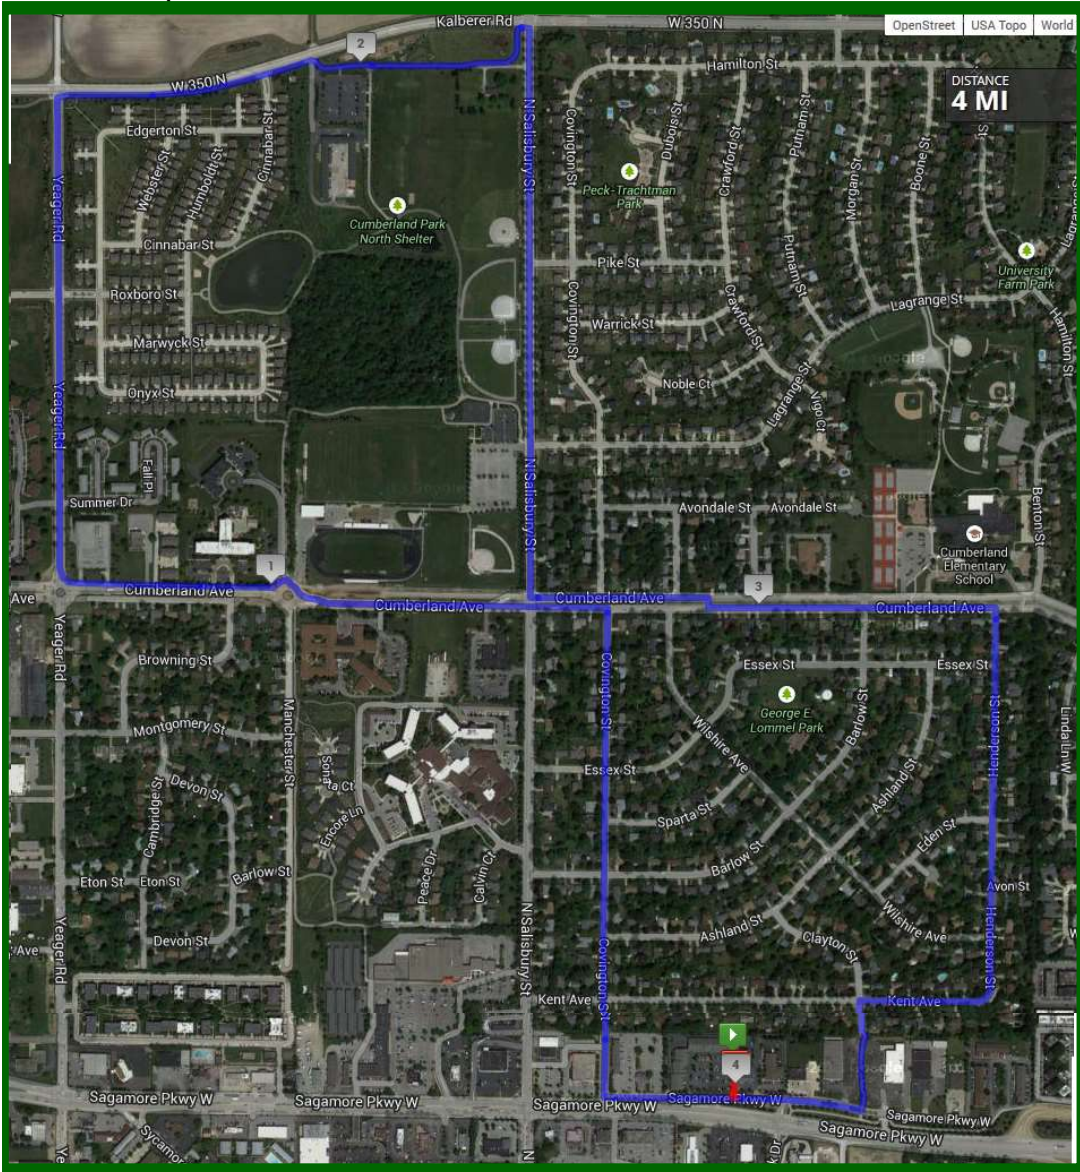

Course in map view

## YEAGER 4.0

**Start:** Flower bed by 5/3 Bank

1. Turn **RIGHT** towards CVS
2. **RIGHT** on Covington to Cumbeland
3. **LEFT** at Cumberland to Yeager (2<sup>nd</sup> Round-A-bout)
4. **RIGHT** at Yeager to Kalberer
5. Slight **RIGHT** onto path to stoplight at Salisbury
6. **RIGHT** on Salisbury to Cumberland
7. **LEFT** on Cumberland to Henderson
8. Continue on Henderson as it turn into Kent
9. **LEFT** on Clayton to Aldi
10. Right at frontage road to 5/3 Bank
11. Fleet Feet - **Stop**

Start and Finish area