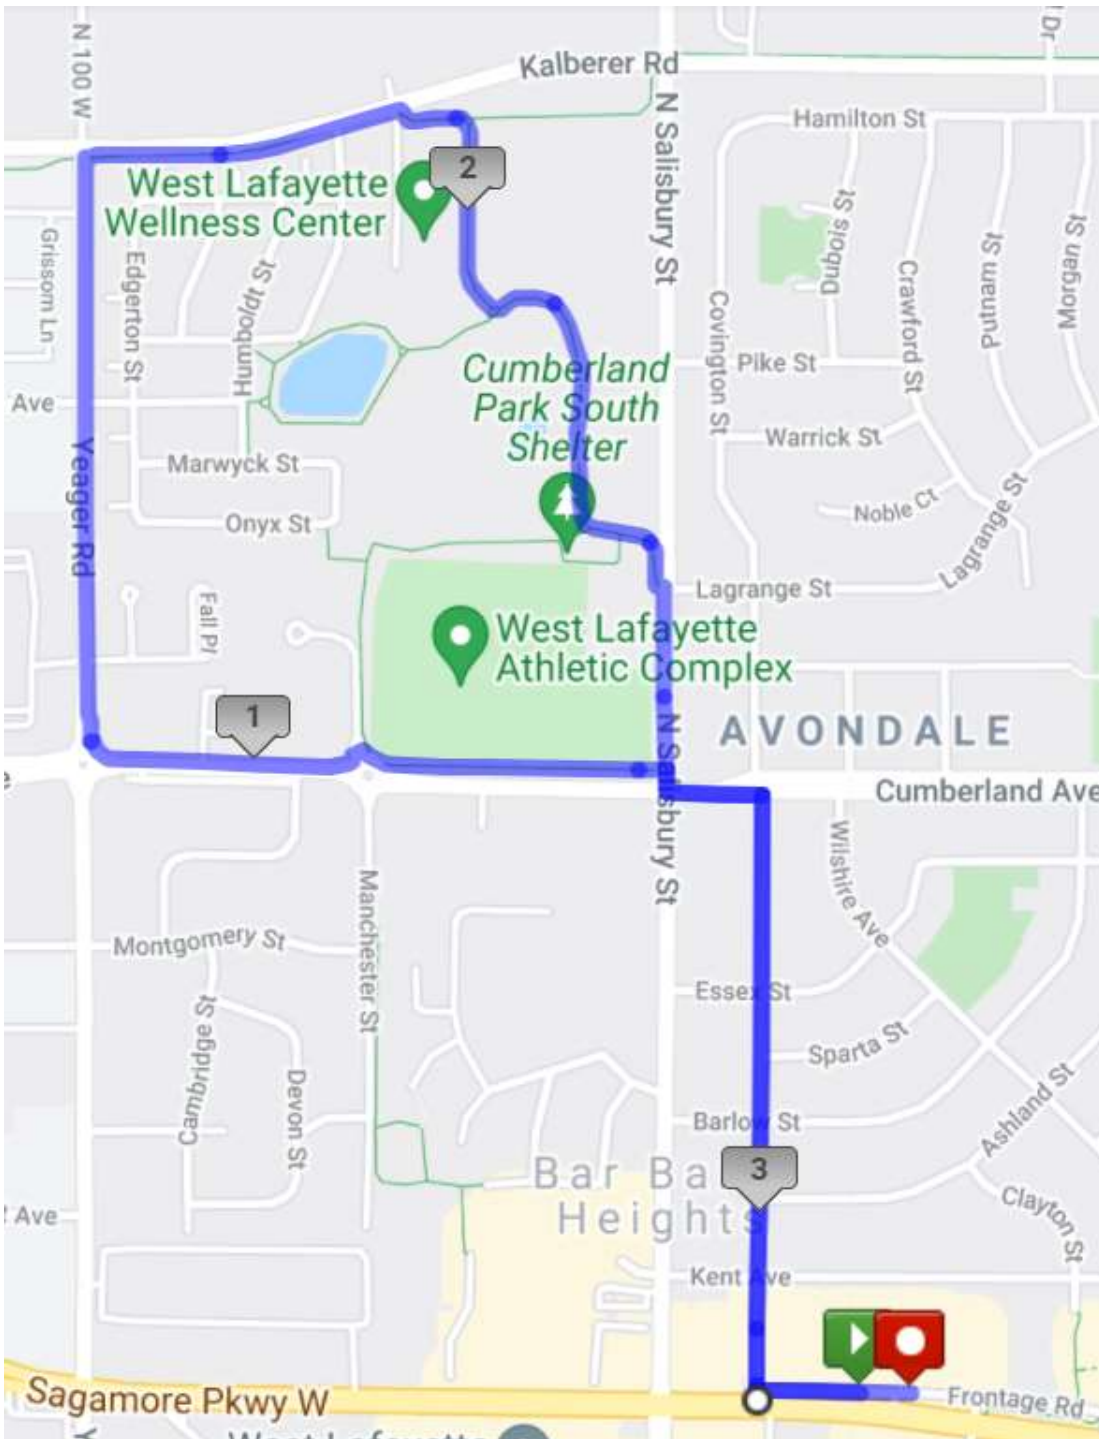

Yeager 3.2

Start: Flower bed by 5/3 Bank

1. Turn right, go to Covington
2. Right turn at Covington to Cumberland
3. Left at Cumberland to Yeager
4. Right on Yeager to Kalberer
5. Turn right on Kalberer to Firehouse
6. Right on path and follow to Wellness Center
7. Go past Wellness Center
8. Veer left on path, go to softball fields and to..
9. Basketball courts, stay left to Salisbury
10. Right at Salisbury to stop light
11. Left on stoplight to Cumberland
12. Right at Covington to CVS
13. Left at frontage road to 5/3 Bank - **Stop**

Start and Finish area