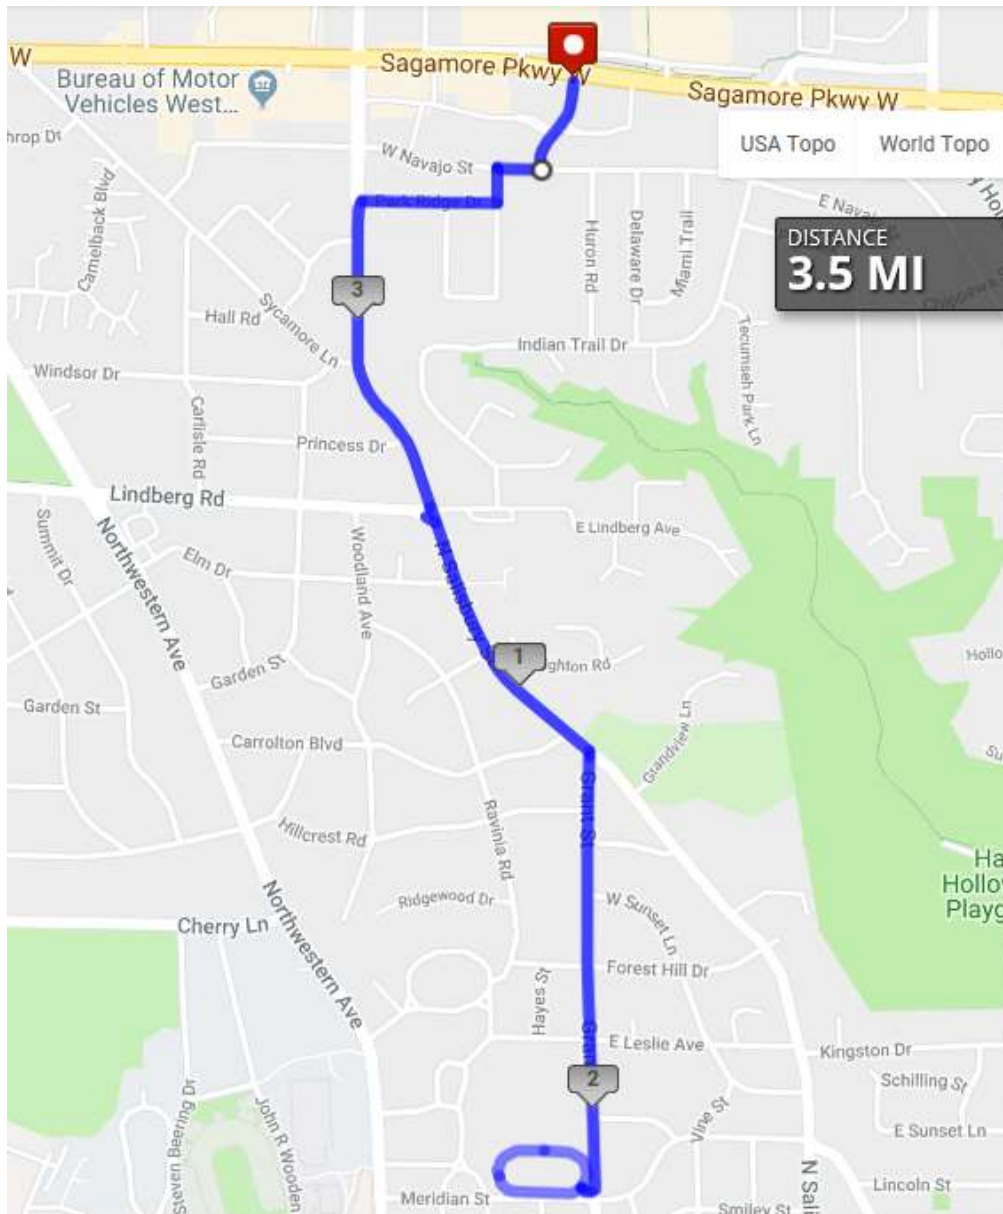

# FLEET FEET Running Club

WEST LAFAYETTE

## Grant Street Track 3.5

**Start:** Crew Car Wash

1. Follow Nighthawk to Navajo
2. RIGHT at Navajo to Sacramento
3. LEFT at Sacramento to Park Ridge
4. RIGHT at Park Ridge to Salisbury
5. LEFT at Salisbury to Grant
6. RIGHT on Grant to West Lafayette track
7. Run one loop around the track
8. LEFT on Grant to Salisbury
9. LEFT on Salisbury to Park Ridge
10. RIGHT on Park Ridge to Sacramento
11. LEFT on Sacramento to Navajo
12. RIGHT on Navajo to Nighthawk
13. LEFT on Nighthawk to Sagamore Pkwy
14. Crew Car Wash - **Stop**