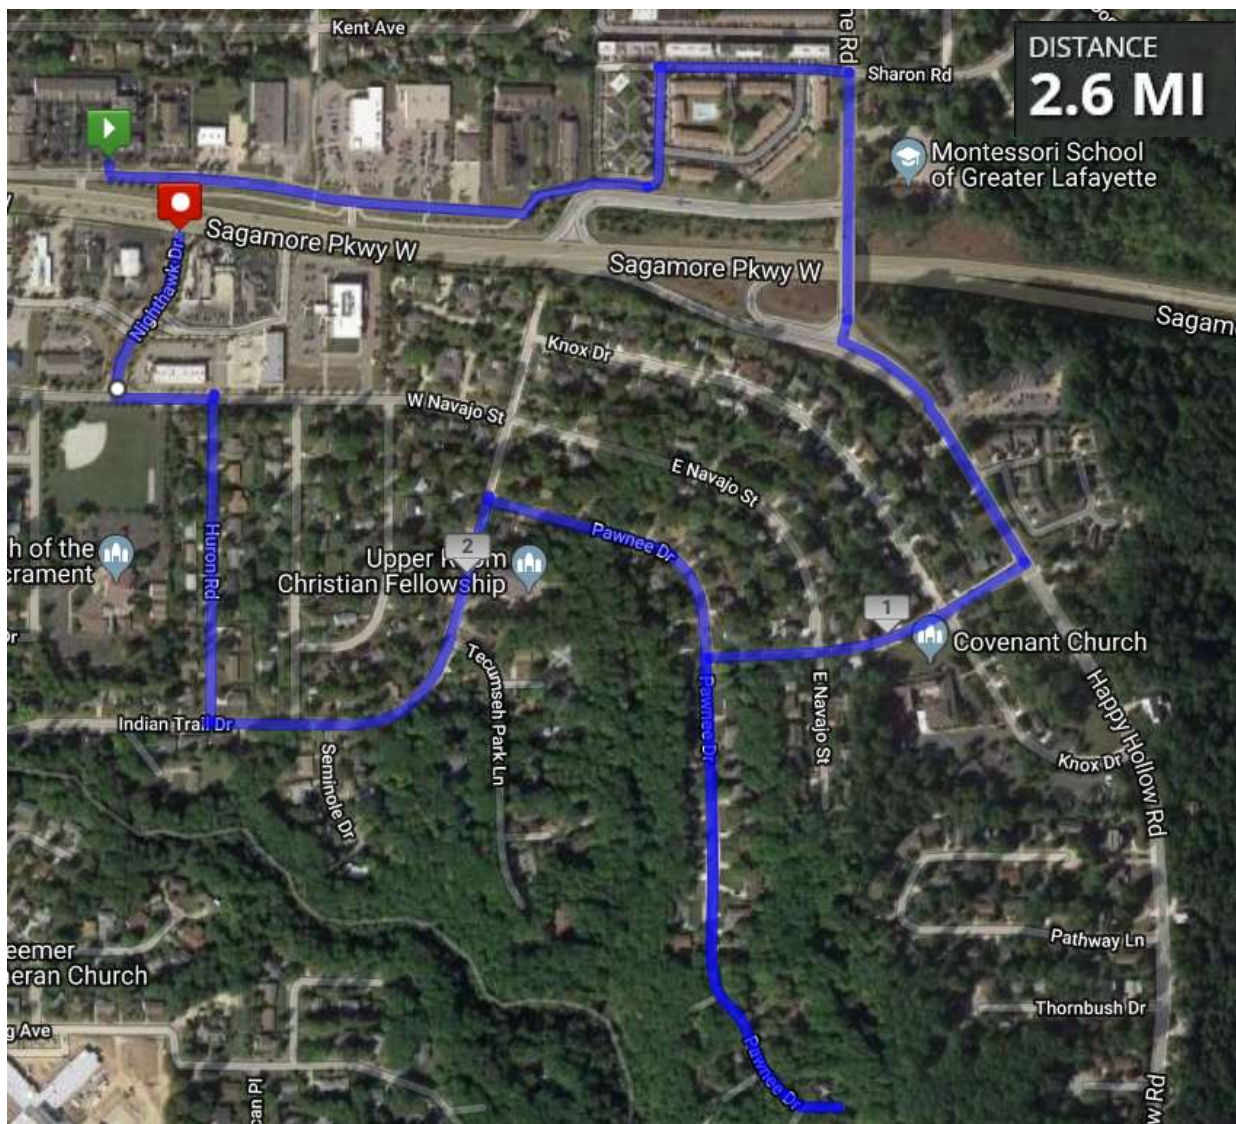

FLEET FEET Running Club

WEST LAFAYETTE

Pawnee 2.6

Start: Flower bed by 5/3 Bank

1. Turn LEFT, take frontage road up to apartment complex
2. LEFT turn into complex and then a RIGHT turn to go towards Soldiers Home Road
3. RIGHT at Soldiers Home Road to Happy Hollow Road
4. LEFT on Happy Hollow Road to Chippewa
5. RIGHT on Chippewa to Pawnee
6. LEFT on Pawnee to cul-de-sac
7. Turn around, take Pawnee to Indian Trail
8. LEFT on Indian Trail to Huron
9. RIGHT at Huron to Navajo
10. LEFT at Navajo to Nighthawk
11. RIGHT at Nighthawk to Crew Car Wash
12. Crew Car Wash - **Stop**