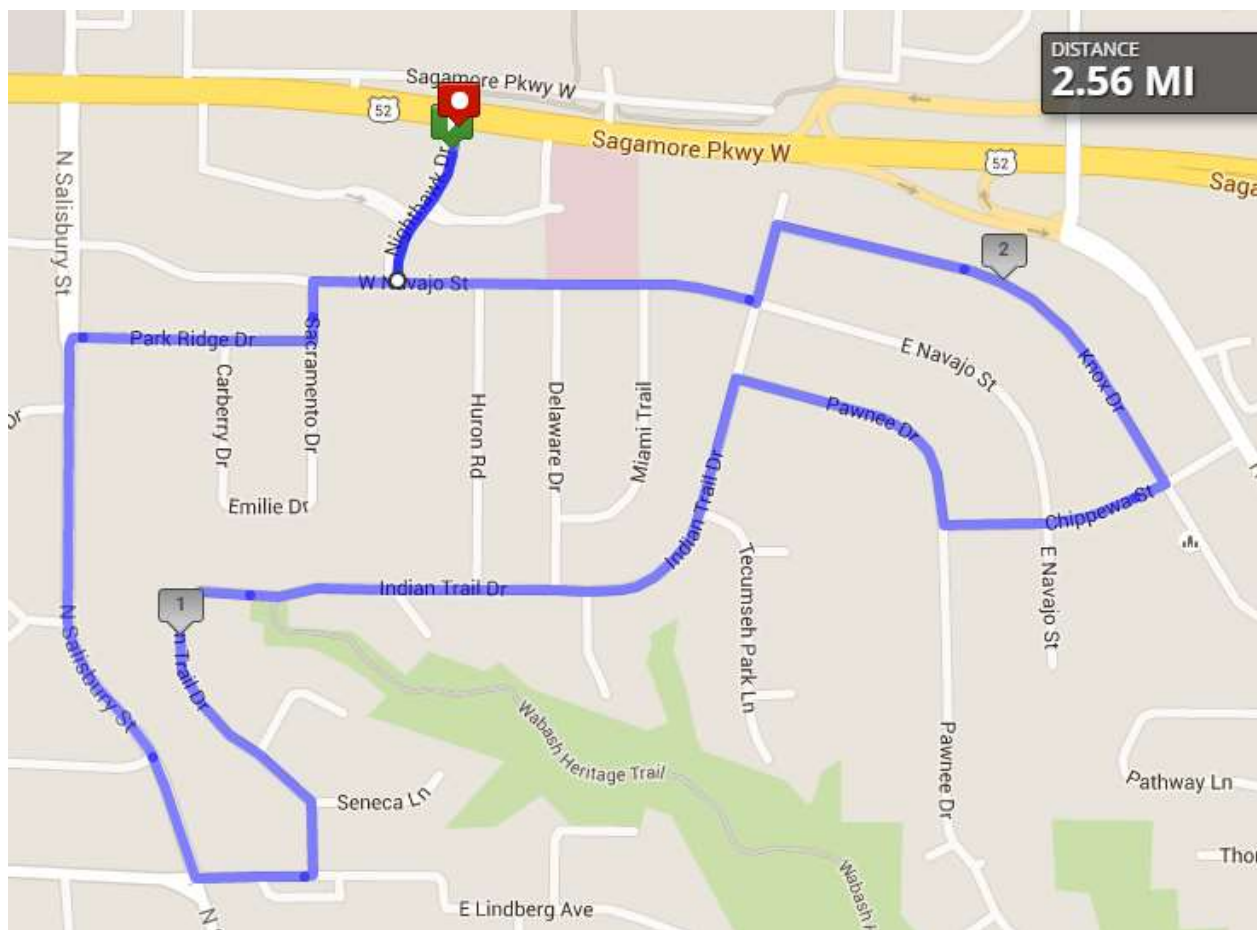

FLEET FEET Running Club

WEST LAFAYETTE

Park Ridge 2.56

Start: Crew Car Wash

1. Follow Nighthawk to Navajo
2. RIGHT at Navajo to Sacramento
3. LEFT at Sacramento to Park Ridge
4. RIGHT at Park Ridge to Salisbury
5. LEFT at Salisbury to Lindberg
6. Turn LEFT onto Lindberg to Indian Trail
7. LEFT at Indian Trail to Pawnee
8. RIGHT at Pawnee to Chippewa
9. LEFT at Chippewa to Knox
10. Turn LEFT at Know to Indian Trail
11. RIGHT at Navajo to Nighthawk
12. Turn RIGH on Nighthawk to Crew Car Wash
13. Crew Car Wash - **Stop**